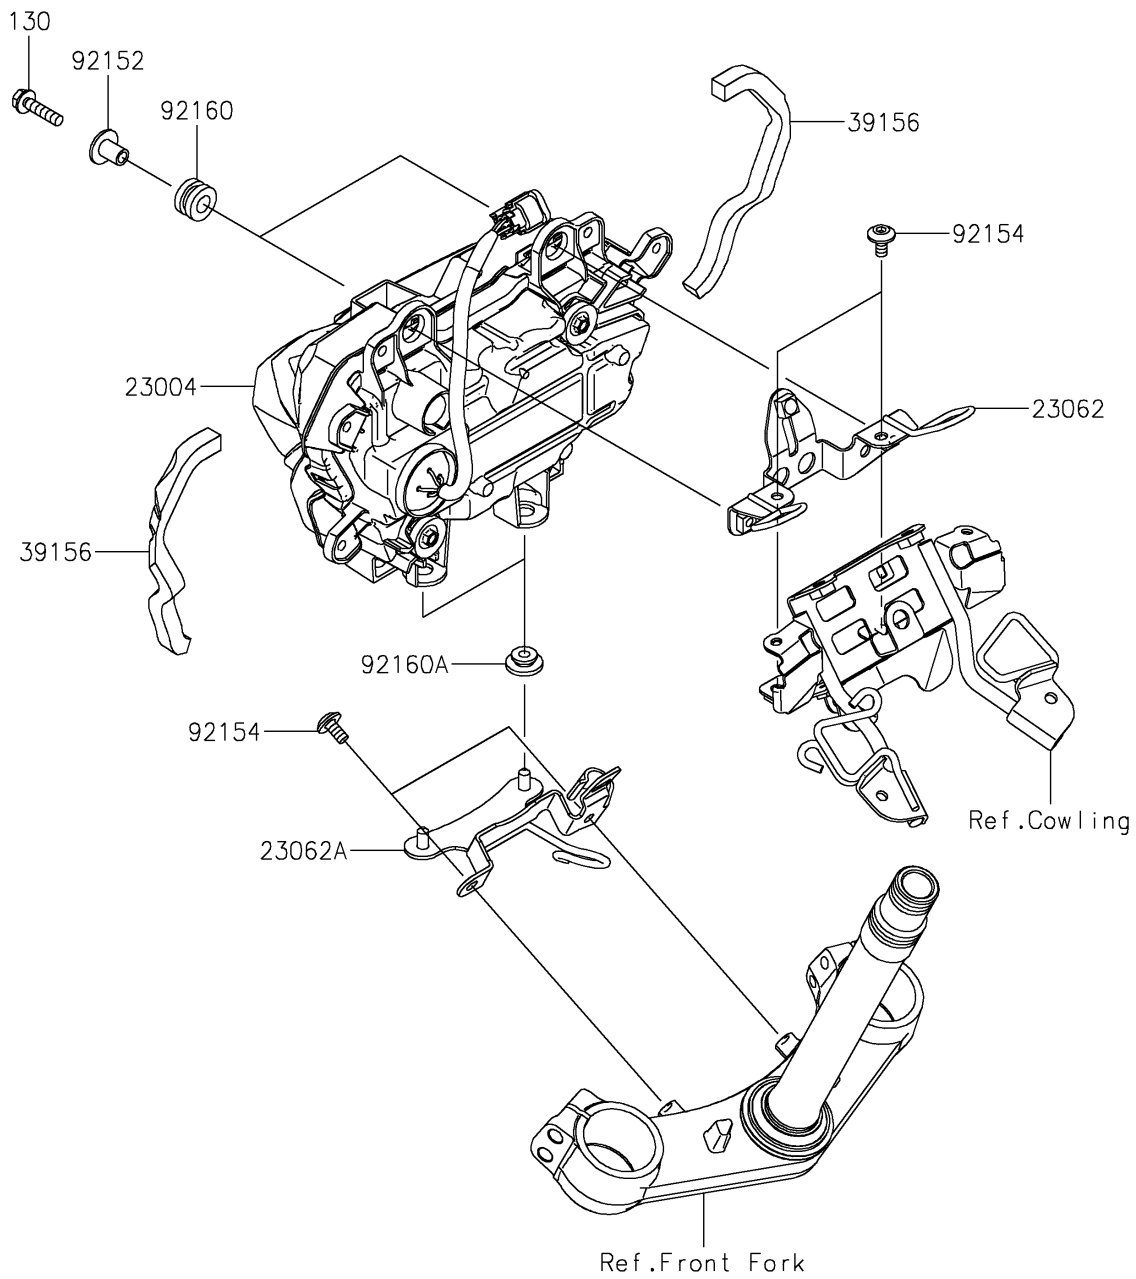

2025 Z500 ABS PARTS DIAGRAM

Headlight(s)

F2710

2025 Z500 ABS PARTS LIST

Headlight(s)

ITEM NAME	PART NUMBER	QUANTITY
LAMP-HEAD,LED (Ref # 23004)	23004-0469	1
BRACKET-COMP,HEAD LAMP,UPP (Ref # 23062)	23062-1488	1
BRACKET-COMP,HEAD LAMP,LWR (Ref # 23062A)	23062-1489	1
PAD,180X10X10 (Ref # 39156)	39156-2870	2
COLLAR,6.3X20X15.1 (Ref # 92152)	92152-2322	2
BOLT,SOCKET,6X12 (Ref # 92154)	92154-2355	4
DAMPER,10X20X12 (Ref # 92160)	92160-1167	2
DAMPER (Ref # 92160A)	92160-1613	2
BOLT-FLANGED,6X25 (Ref # 130)	130BB0625	2