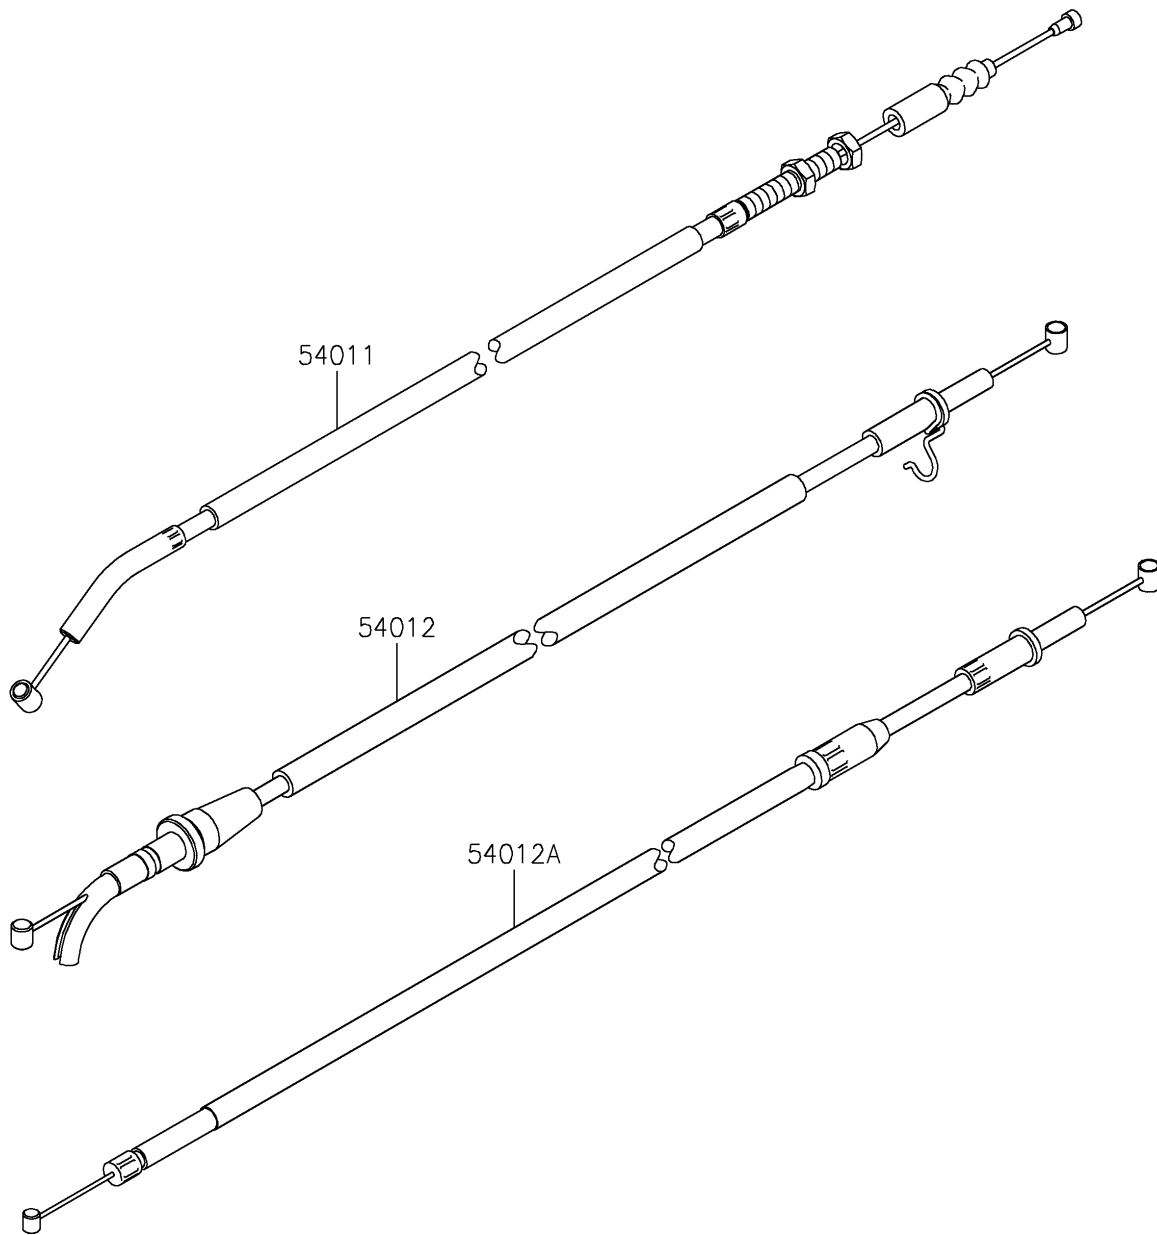

2025 Z500 PARTS DIAGRAM

Cables

F2540

2025 Z500 PARTS LIST

Cables

ITEM NAME	PART NUMBER	QUANTITY
CABLE-CLUTCH (Ref # 54011)	54011-0667	1
CABLE-THROTTLE,OPEN (Ref # 54012)	54012-0735	1
CABLE-THROTTLE,CLOSE (Ref # 54012A)	54012-0736	1