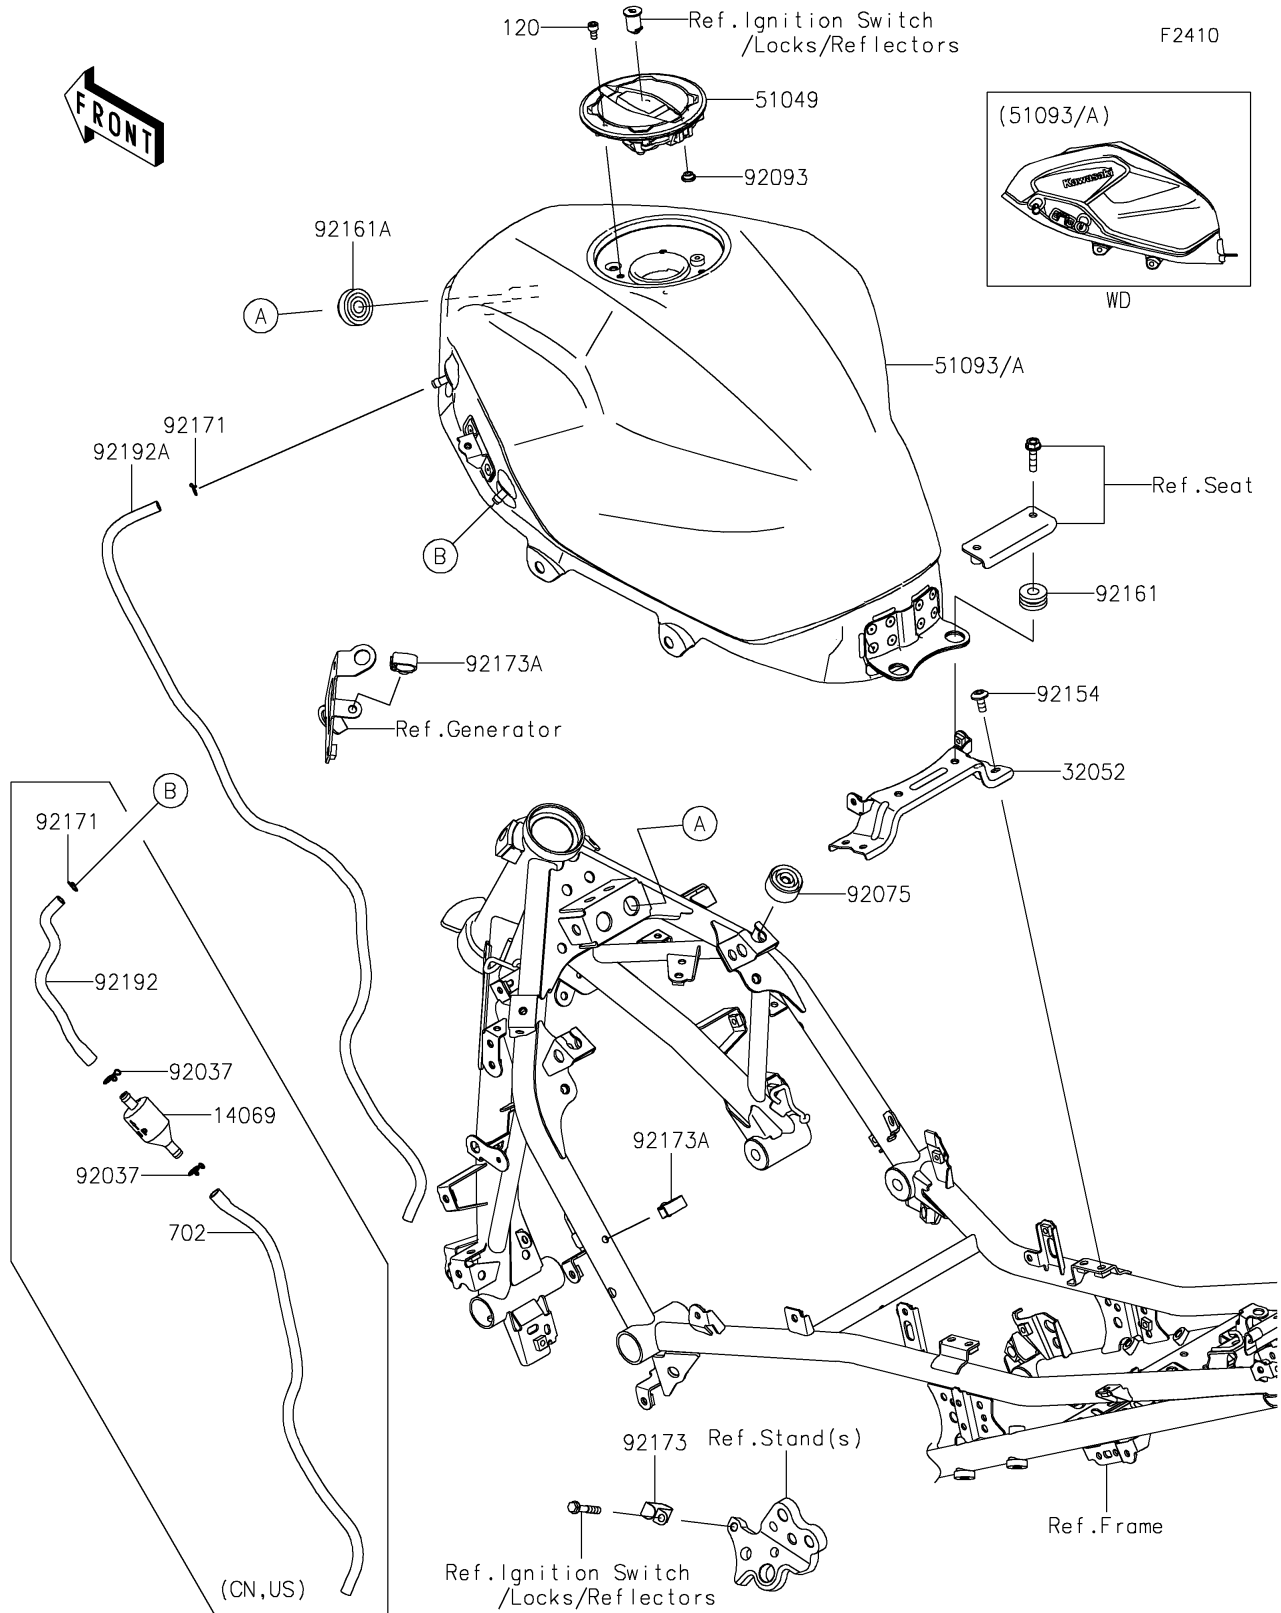

2025 Z500 ABS PARTS DIAGRAM

Fuel Tank

2025 Z500 ABS PARTS LIST

Fuel Tank

ITEM NAME	PART NUMBER	QUANTITY
BRACKET-TANK (Ref # 32052)	32052-0809	1
CAP-TANK,FUEL (Ref # 51049)	51049-0756	1
TANK-COMP-FUEL,M.S.BLACK (Ref # 51093A)	51093-5329-660	1
DAMPER (Ref # 92075)	92075-015	2
SEAL,FUEL TANK CAP (Ref # 92093)	92093-1030	1
BOLT,SOCKET,6X14 (Ref # 92154)	92154-0932	4
DAMPER,10X24X12 (Ref # 92161)	92161-0927	2
DAMPER,10X32X17 (Ref # 92161A)	92161-1980	2
CLAMP,8X0.7 (Ref # 92171)	92171-1973	1
CLAMP (Ref # 92173)	92173-0833	1
CLAMP,HOLDER CLIP (Ref # 92173A)	92173-0868	2
TUBE,DRAIN,6X9X810 (Ref # 92192A)	92192-1860	1
BOLT-SOCKET,5X12 (Ref # 120)	120CA0512	4
BREATHER,FUEL TANK (Ref # 14069)	14069-1004	1
CLAMP,TUBE (Ref # 92037)	92037-147	2
CLAMP,8X0.7 (Ref # 92171)	92171-1973	2
TUBE,6X9X200 (Ref # 92192)	92192-1824	1
TUBE-RUBBER,6X9X450 (Ref # 702)	702A06450	1