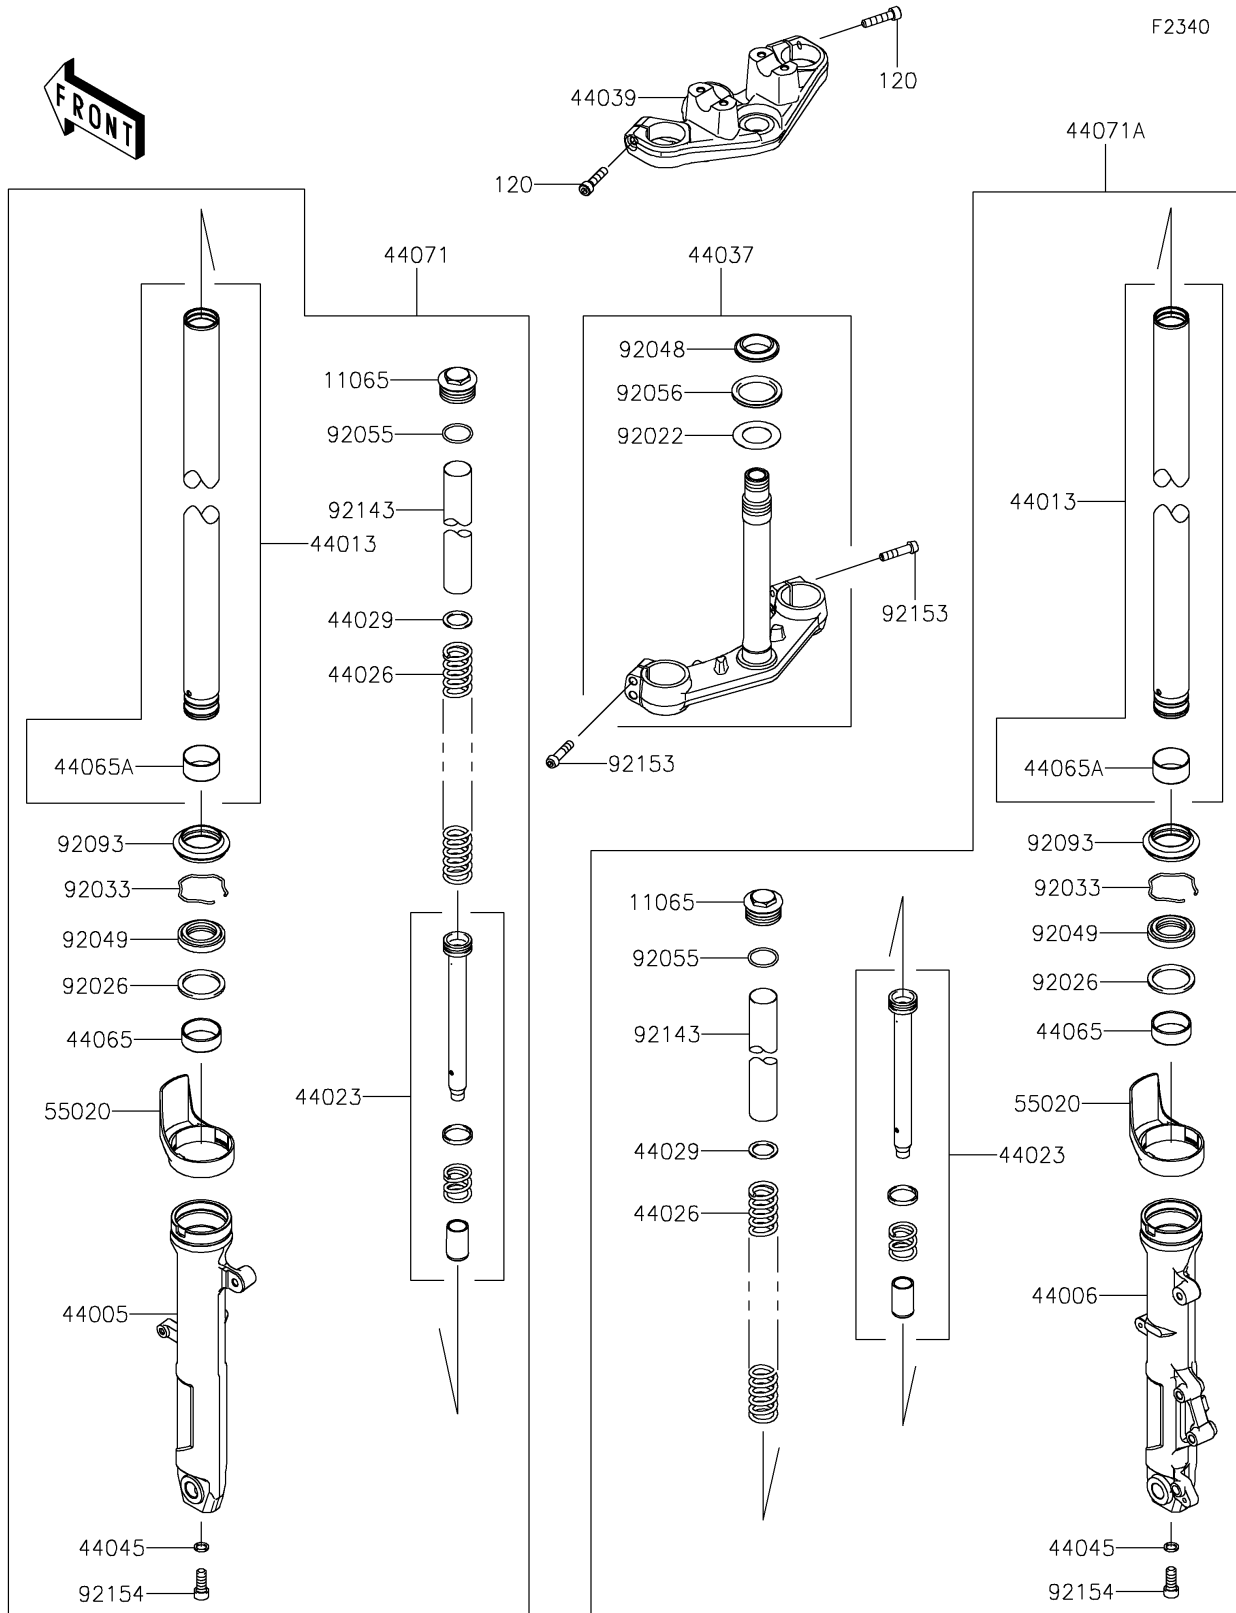

# 2025 Z500 ABS PARTS DIAGRAM

Front Fork

## 2025 Z500 ABS PARTS LIST

### Front Fork

ITEM NAME	PART NUMBER	QUANTITY
CAP (Ref # 11065)	11065-1286	2
PIPE-LEFT FORK OUTER,F.S.BLACK (Ref # 44005)	44005-0119-18R	1
PIPE-RIGHT FORK OUTER,F.S.BLK (Ref # 44006)	44006-0116-18R	1
PIPE-FORK INNER (Ref # 44013)	44013-0338	2
CYLINDER-SET-FORK (Ref # 44023)	44023-0149	2
SPRING-FRONT FORK (Ref # 44026)	44026-0231	2
SEAT-FORK SPRING (Ref # 44029)	44029-1131	2
HOLDER-FORK UNDER,F.BLACK (Ref # 44037)	44037-0178-21	1
HOLDER-FORK UPPER (Ref # 44039)	44039-0183	1
GASKET,FORK CYLINDER BOLT (Ref # 44045)	44045-051	2
BUSHING-FRONT FORK,GUIDE (Ref # 44065)	44065-0030	2
BUSHING-FRONT FORK (Ref # 44065A)	44065-0036	2
DAMPER-ASSY,LH,F.S.BLACK (Ref # 44071)	44071-1331-22Q	1
DAMPER-ASSY,RH,F.S.BLACK (Ref # 44071A)	44071-1332-22Q	1
GUARD,FORK (Ref # 55020)	55020-0872	2
WASHER,30.5X50X0.6 (Ref # 92022)	92022-231	1
SPACER,FORK OUTER (Ref # 92026)	92026-1276	2
RING-SNAP (Ref # 92033)	92033-1222	2
RACE,STEERING STEM BEARING (Ref # 92048)	92048-0048	1
SEAL-OIL (Ref # 92049)	92049-0807	2
RING-O,FORK TOP (Ref # 92055)	92055-1420	2
SEAL-OIL,STEERING STEM (Ref # 92056)	92056-003	1
SEAL,DUST (Ref # 92093)	92093-0717	2
COLLAR,FORK,L=200 (Ref # 92143)	92143-1611	2
BOLT,SOCKET,8X35 (Ref # 92153)	92153-0854	4
BOLT (Ref # 92154)	92154-2551	2
BOLT-SOCKET,8X35 (Ref # 120)	120CC0835	2