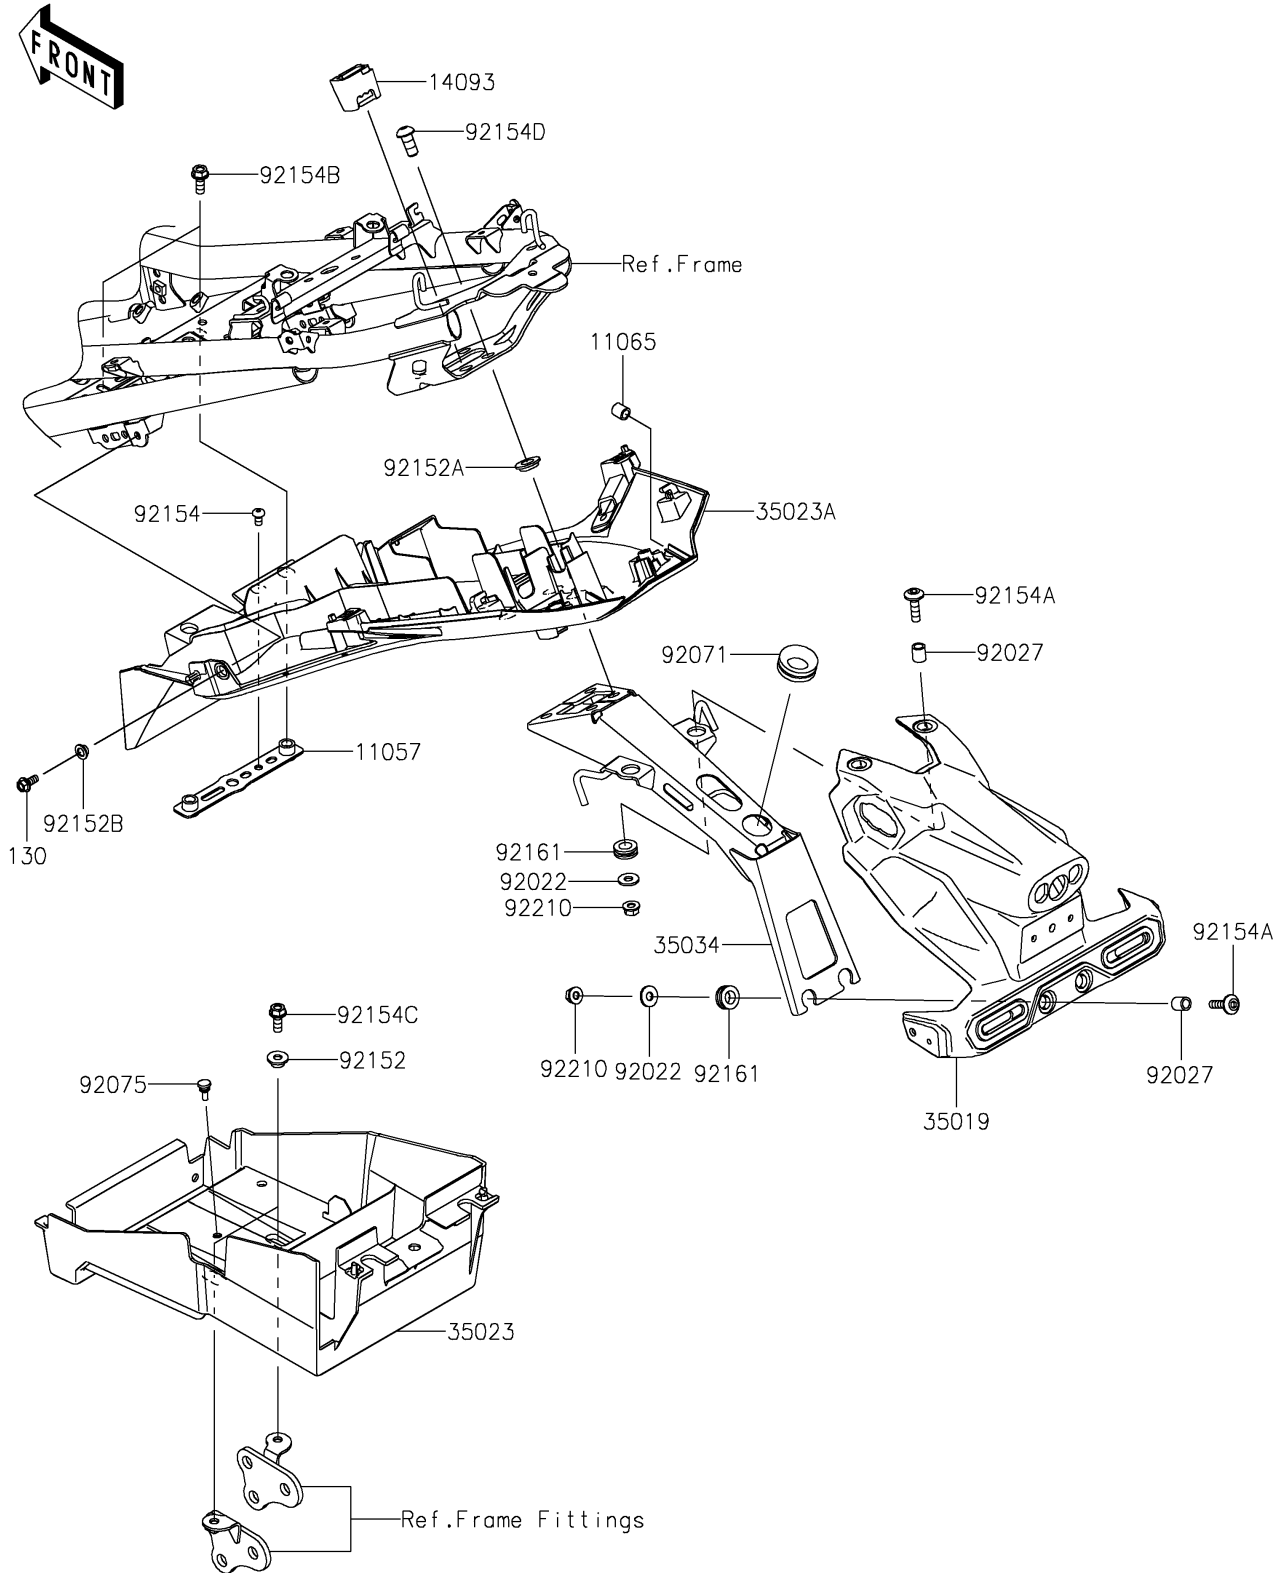

2025 Z500 PARTS DIAGRAM

Rear Fender(s)

F2172

2025 Z500 PARTS LIST

Rear Fender(s)

ITEM NAME	PART NUMBER	QUANTITY
BRACKET (Ref # 11057)	11057-1191	1
CAP (Ref # 11065)	11065-0156	2
COVER,RR FENDER (Ref # 14093)	14093-1533	1
FLAP (Ref # 35019)	35019-0639	1
FENDER-REAR (Ref # 35023)	35023-0438	1
FENDER-REAR (Ref # 35023A)	35023-0500	1
REINFORCE (Ref # 35034)	35034-0616	1
WASHER (Ref # 92022)	92022-2247	4
COLLAR,6.8X10X11.5 (Ref # 92027)	92027-1210	4
GROMMET (Ref # 92071)	92071-0709	1
DAMPER,6X10X15 (Ref # 92075)	92075-1808	1
COLLAR,6.5X10X6.4 (Ref # 92152)	92152-2287	2
COLLAR,10X20X4.5 (Ref # 92152A)	92152-2392	4
COLLAR,6X8X4.5 (Ref # 92152B)	92152-2395	2
BOLT,SOCKET,5X10 (Ref # 92154)	92154-1547	1
BOLT,SOCKET,6X22 (Ref # 92154A)	92154-2234	4
BOLT,FLANGED,6X16 (Ref # 92154B)	92154-2895	2
BOLT,FLANGED,6X16 (Ref # 92154C)	92154-2900	2
BOLT,SOCKET,8X18 (Ref # 92154D)	92154-3739	4
DAMPER,10X18X6.5 (Ref # 92161)	92161-2091	4
NUT,FLANGED,6MM (Ref # 92210)	92210-1514	4
BOLT-FLANGED,5X12 (Ref # 130)	130BA0512	2