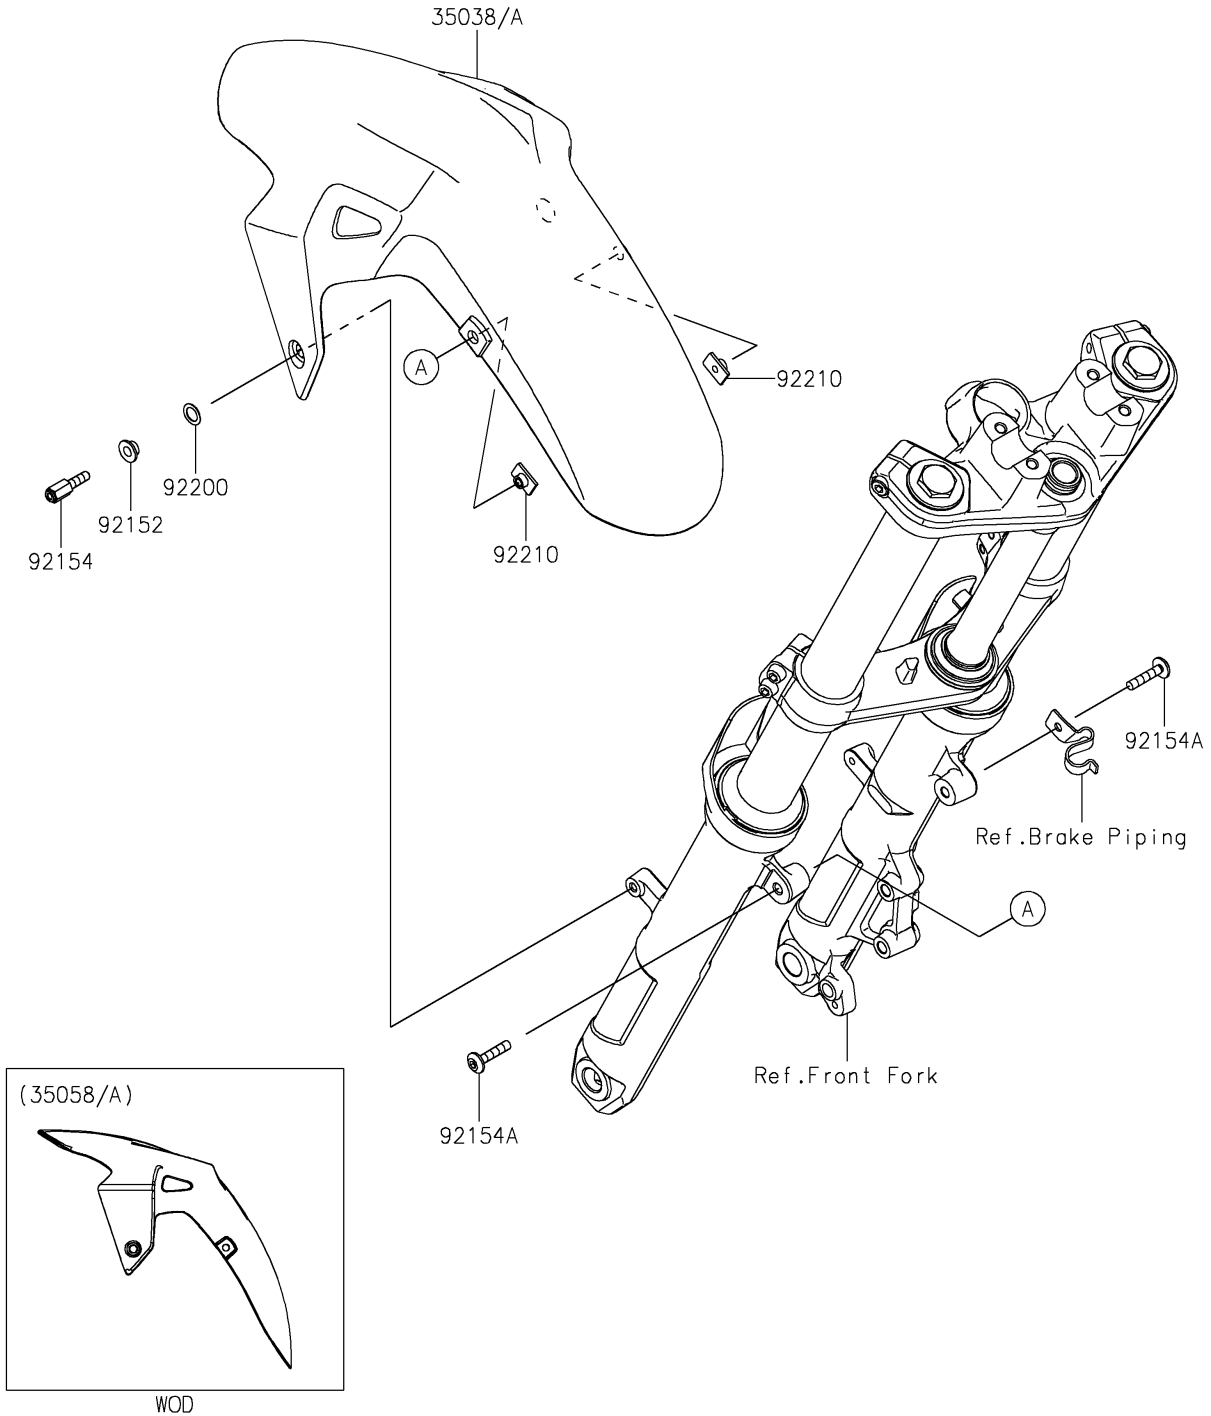

# 2025 Z500 PARTS DIAGRAM

Front Fender(s)

F2171

## 2025 Z500 PARTS LIST

### Front Fender(s)

ITEM NAME	PART NUMBER	QUANTITY
FENDER-FRONT,M.S.BLACK (Ref # 35038A)	35038-0069-660	1
COLLAR,6.8X10(16)X6.6 (Ref # 92152)	92152-0842	2
BOLT,6X20,WHITE (Ref # 92154)	92154-0884	2
BOLT,SOCKET,6X30 (Ref # 92154A)	92154-4422	2
WASHER,10.4X15.9X0.5 (Ref # 92200)	92200-2525	2
NUT,PLATE,6MM (Ref # 92210)	92210-1352	2