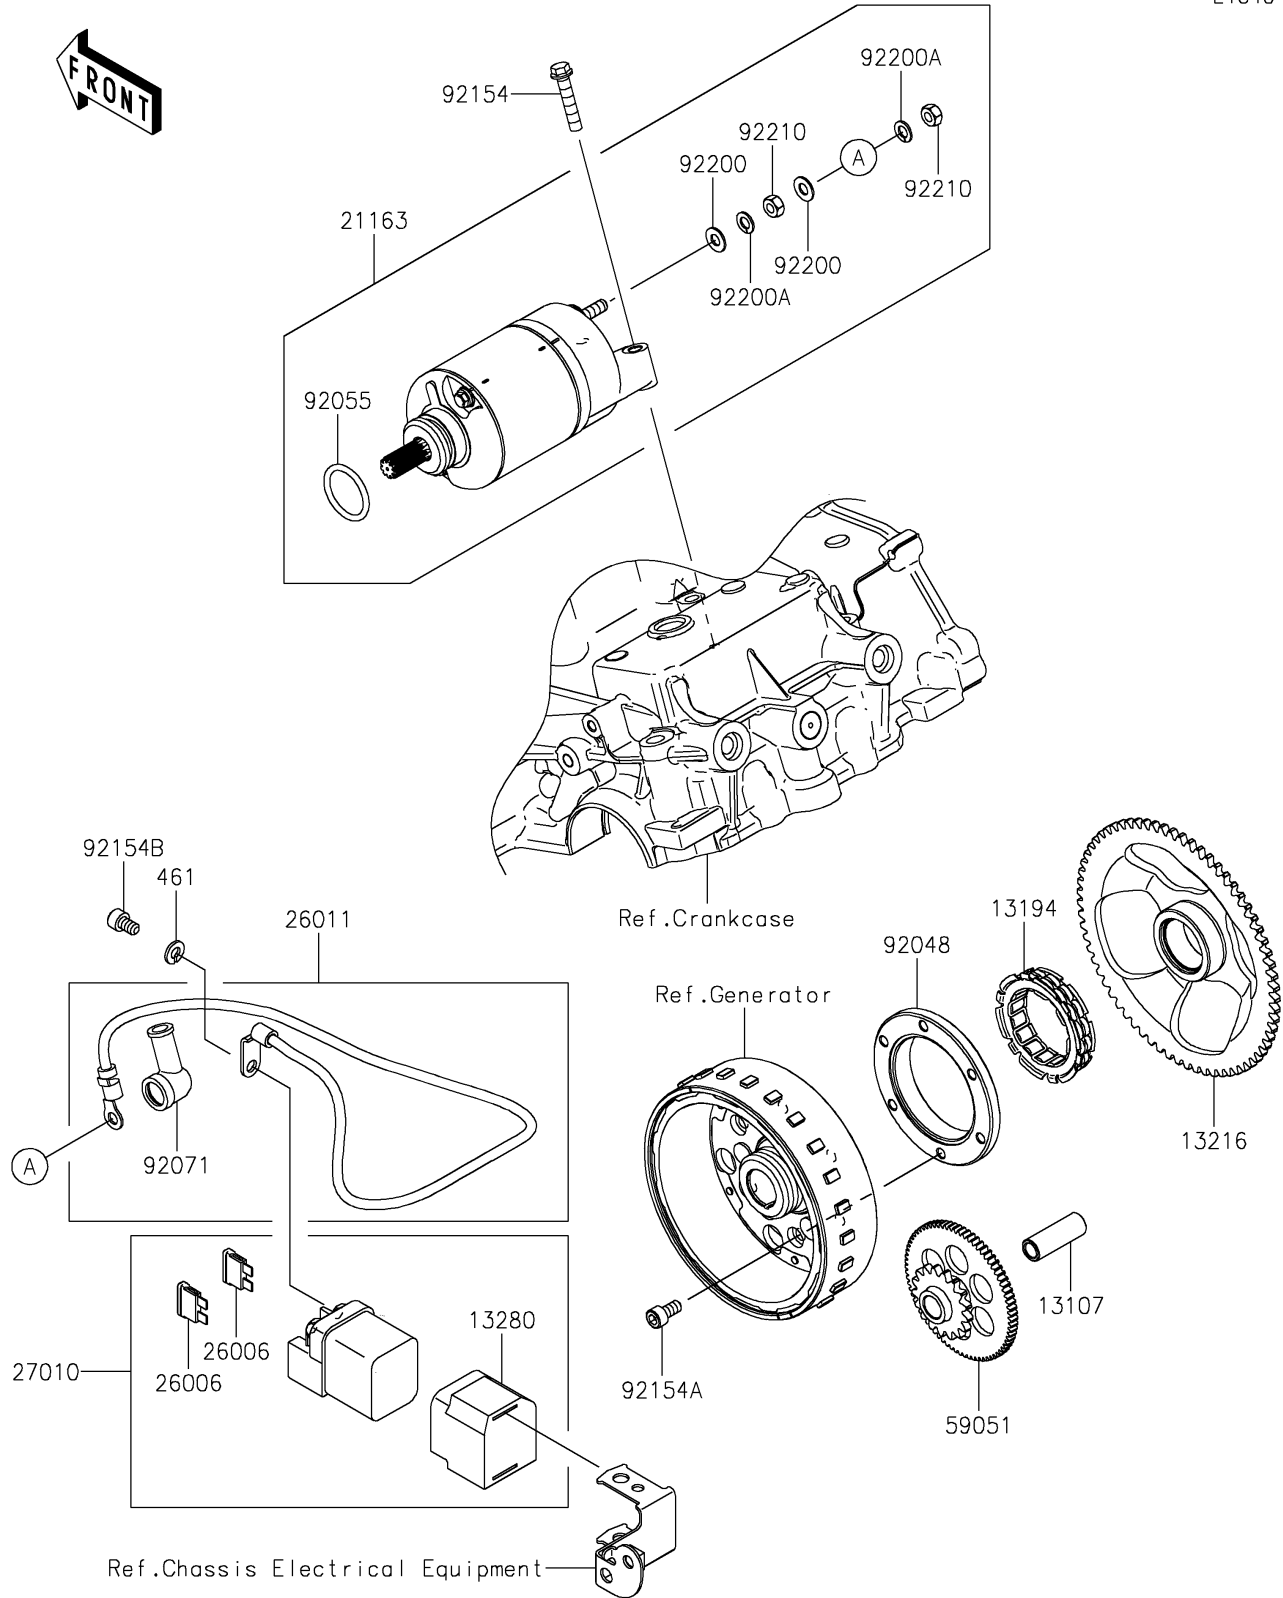

# 2025 Z500 ABS PARTS DIAGRAM

Starter Motor

E1840

## 2025 Z500 ABS PARTS LIST

### Starter Motor

ITEM NAME	PART NUMBER	QUANTITY
SHAFT,IDLER (Ref # 13107)	13107-0861	1
CLUTCH-ONEWAY (Ref # 13194)	13194-1096	1
GEAR-COMP,ONEWAY CLUTCH,67T (Ref # 13216)	13216-0895	1
HOLDER (Ref # 13280)	13280-0301	1
STARTER-ELECTRIC (Ref # 21163)	21163-0794	1
FUSE,BLADE,30A,GREEN (Ref # 26006)	26006-1006	2
WIRE-LEAD,STARTER (Ref # 26011)	26011-1867	1
SWITCH,MAGNETIC (Ref # 27010)	27010-0099	1
GEAR-SPUR,IDLER (Ref # 59051)	59051-0799	1
RACE (Ref # 92048)	92048-0024	1
RING-O (Ref # 92055)	92055-0822	1
GROMMET (Ref # 92071)	92071-0787	1
BOLT,FLANGED,6X30 (Ref # 92154)	92154-1773	2
BOLT,SOCKET,6X12 (Ref # 92154A)	92154-1889	6
BOLT,SOCKET,6X10 (Ref # 92154B)	92154-4401	2
WASHER (Ref # 92200)	92200-1678	2
WASHER (Ref # 92200A)	92200-1679	2
NUT (Ref # 92210)	92210-1664	2
WASHER-SPRING,6MM (Ref # 461)	461DA0600	2