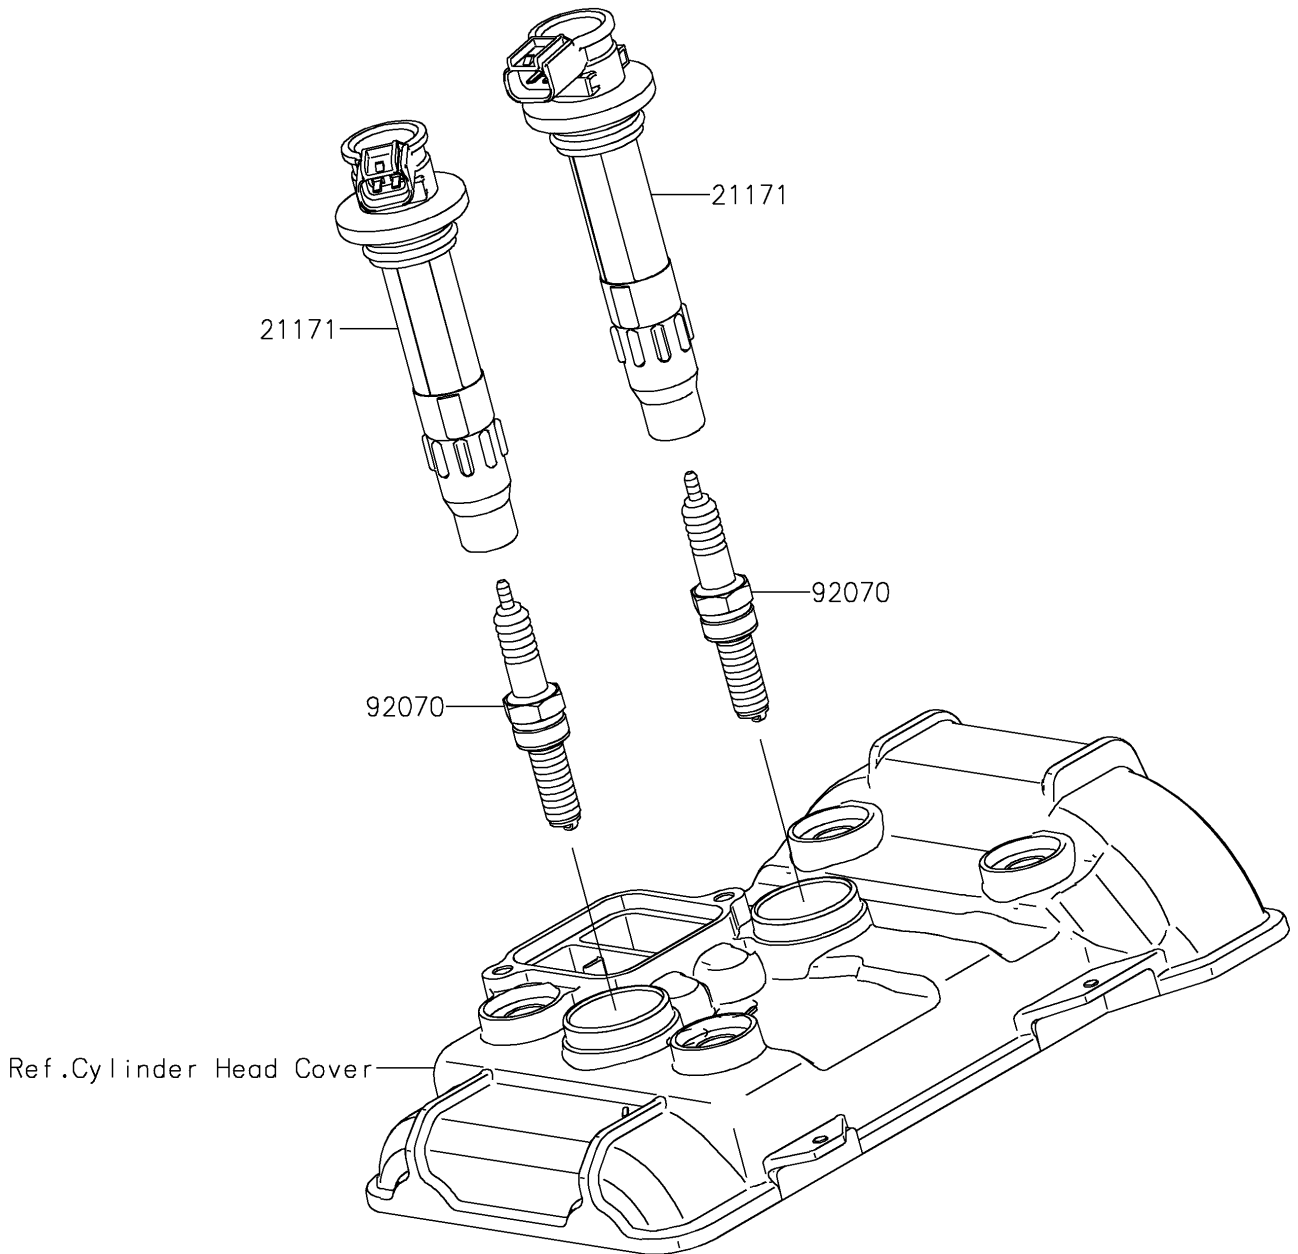

2025 Z500 ABS PARTS DIAGRAM

Ignition System

E1830

2025 Z500 ABS PARTS LIST

Ignition System

ITEM NAME	PART NUMBER	QUANTITY
COIL-ASSY-IGNITION (Ref # 21171)	21171-0751	2
PLUG-SPARK,LMAR9G(NGK) (Ref # 92070)	92070-0716	2