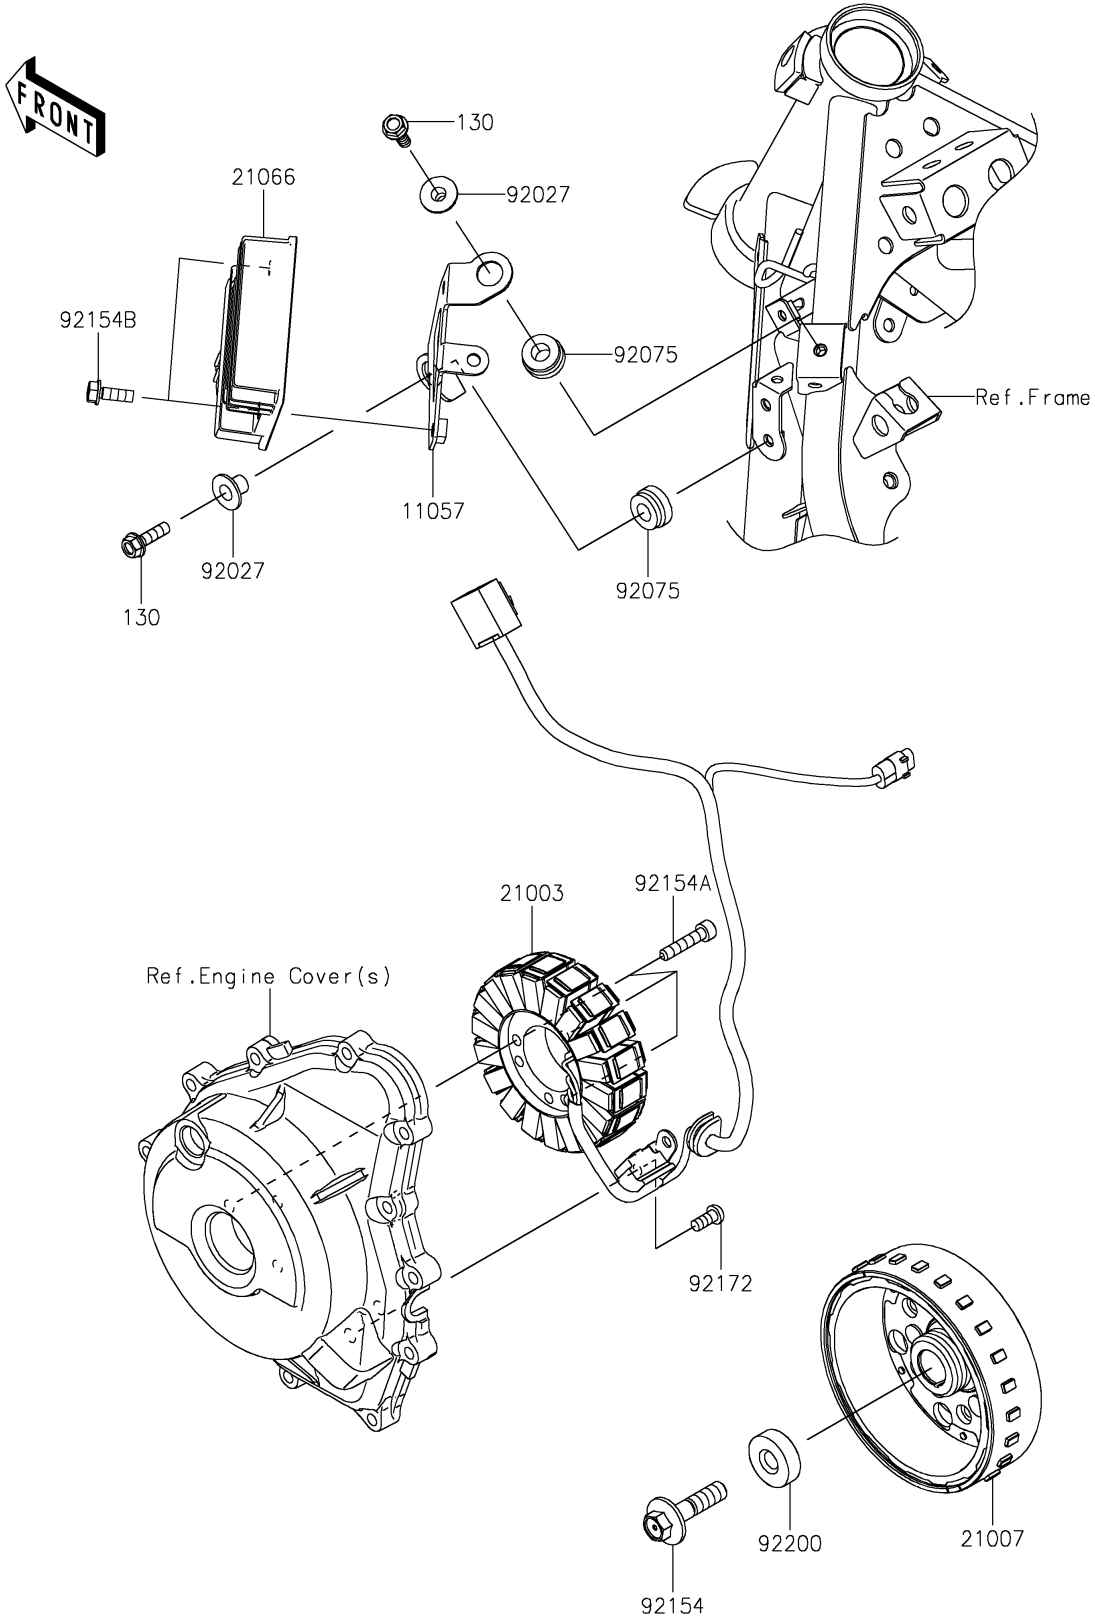

2025 Z500 ABS PARTS DIAGRAM

Generator

E1810

2025 Z500 ABS PARTS LIST

Generator

ITEM NAME	PART NUMBER	QUANTITY
BRACKET,REGULATOR (Ref # 11057)	11057-1977	1
STATOR (Ref # 21003)	21003-0178	1
ROTOR (Ref # 21007)	21007-0736	1
REGULATOR-VOLTAGE (Ref # 21066)	21066-0761	1
COLLAR,FLANGED,L=12.1,BLACK (Ref # 92027)	92027-1651	2
DAMPER (Ref # 92075)	92075-277	2
BOLT,FLANGED,10X40 (Ref # 92154)	92154-2341	1
BOLT,SOCKET,6X30 (Ref # 92154A)	92154-2820	3
BOLT,FLANGED,6X18 (Ref # 92154B)	92154-2896	2
SCREW,6X14 (Ref # 92172)	92172-1212	2
WASHER,10X30X9 (Ref # 92200)	92200-0790	1
BOLT-FLANGED,6X22 (Ref # 130)	130BA0622	2