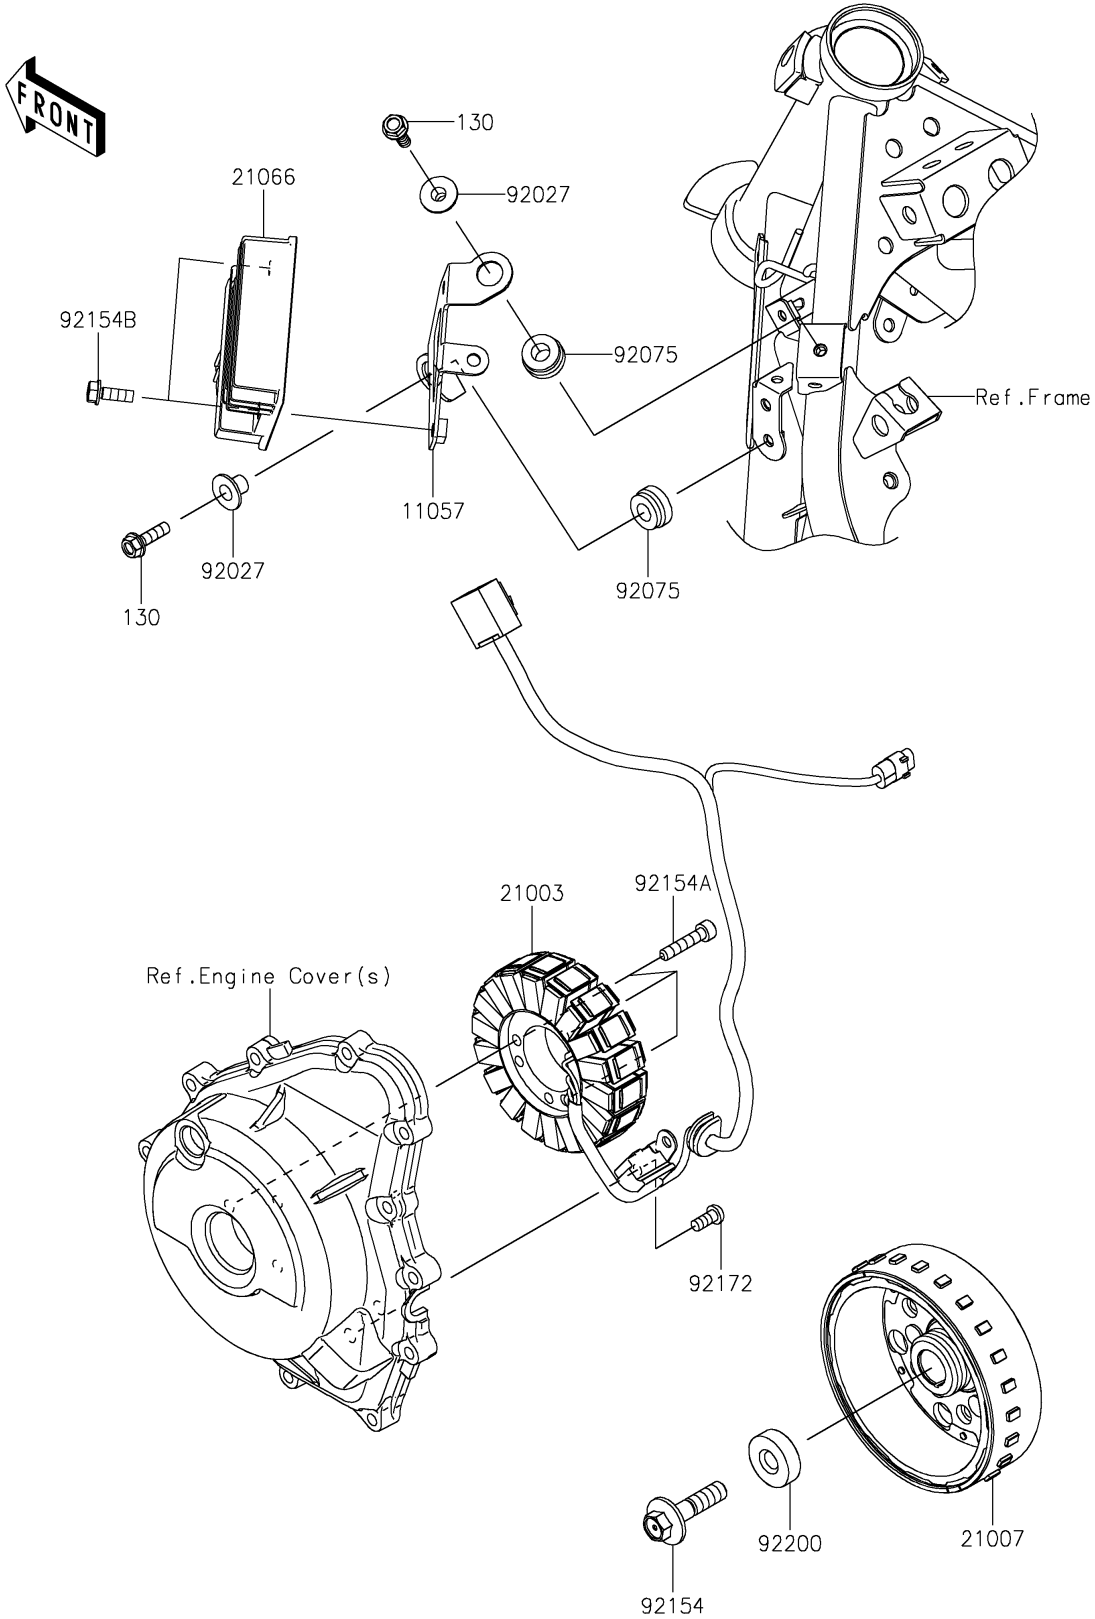

2024 Z500 ABS PARTS DIAGRAM

Generator

E1810

2024 Z500 ABS PARTS LIST

Generator

ITEM NAME	PART NUMBER	QUANTITY
BRACKET,REGULATOR (Ref # 11057)	11057-1977	1
STATOR (Ref # 21003)	21003-0178	1
ROTOR (Ref # 21007)	21007-0736	1
REGULATOR-VOLTAGE (Ref # 21066)	21066-0761	1
COLLAR,FLANGED,L=12.1,BLACK (Ref # 92027)	92027-1651	2
DAMPER (Ref # 92075)	92075-277	2
BOLT,FLANGED,10X40 (Ref # 92154)	92154-2341	1
BOLT,SOCKET,6X30 (Ref # 92154A)	92154-2820	3
BOLT,FLANGED,6X18 (Ref # 92154B)	92154-2896	2
SCREW,6X14 (Ref # 92172)	92172-1212	2
WASHER,10X30X9 (Ref # 92200)	92200-0790	1
BOLT-FLANGED,6X22 (Ref # 130)	130BA0622	2