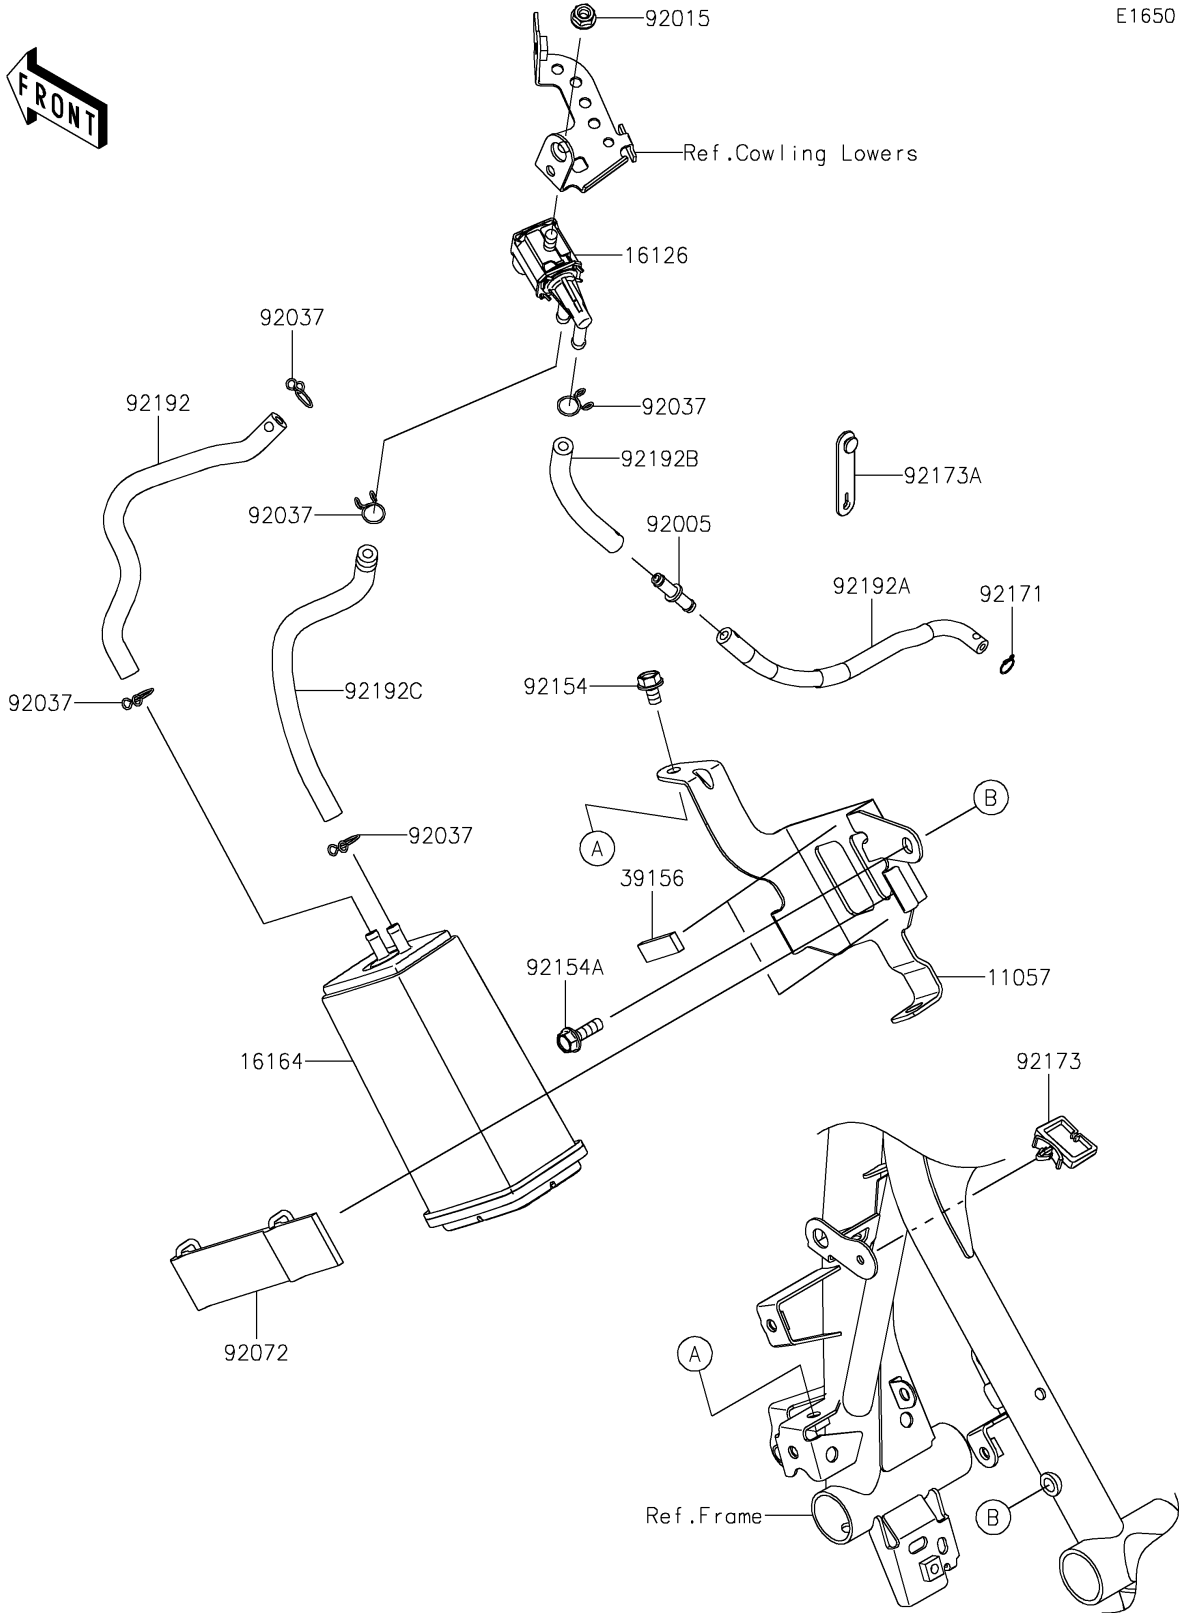

2025 Z500 ABS PARTS DIAGRAM

Fuel Evaporative System(CA)

E1650

2025 Z500 ABS PARTS LIST

Fuel Evaporative System(CA)

ITEM NAME	PART NUMBER	QUANTITY
BRACKET,CANISTER (Ref # 11057)	11057-2143	1
VALVE,SOLENOID (Ref # 16126)	16126-0705	1
CANISTER (Ref # 16164)	16164-0012	1
PAD,10X30X4 (Ref # 39156)	39156-0927	2
FITTING (Ref # 92005)	92005-0721	1
NUT,FLANGED,6MM (Ref # 92015)	92015-1367	1
CLAMP,TUBE (Ref # 92037)	92037-147	5
BAND,CANISTER (Ref # 92072)	92072-0815	1
BOLT,FLANGED,6X10 (Ref # 92154)	92154-2939	1
BOLT-FLANGED,6X20 (Ref # 92154A)	92154-3812	1
CLAMP (Ref # 92171)	92171-0573	1
CLAMP,CABLE CLIP (Ref # 92173)	92173-1242	1
CLAMP (Ref # 92173A)	92173-2198	1
TUBE,FUEL TANK-CANISTER (Ref # 92192)	92192-1806	1
TUBE,FITTING-THROTTLE BODY (Ref # 92192A)	92192-1920	1
TUBE,5X10.4X92 (Ref # 92192B)	92192-1923	1
TUBE,5X10.4X220 (Ref # 92192C)	92192-2537	1