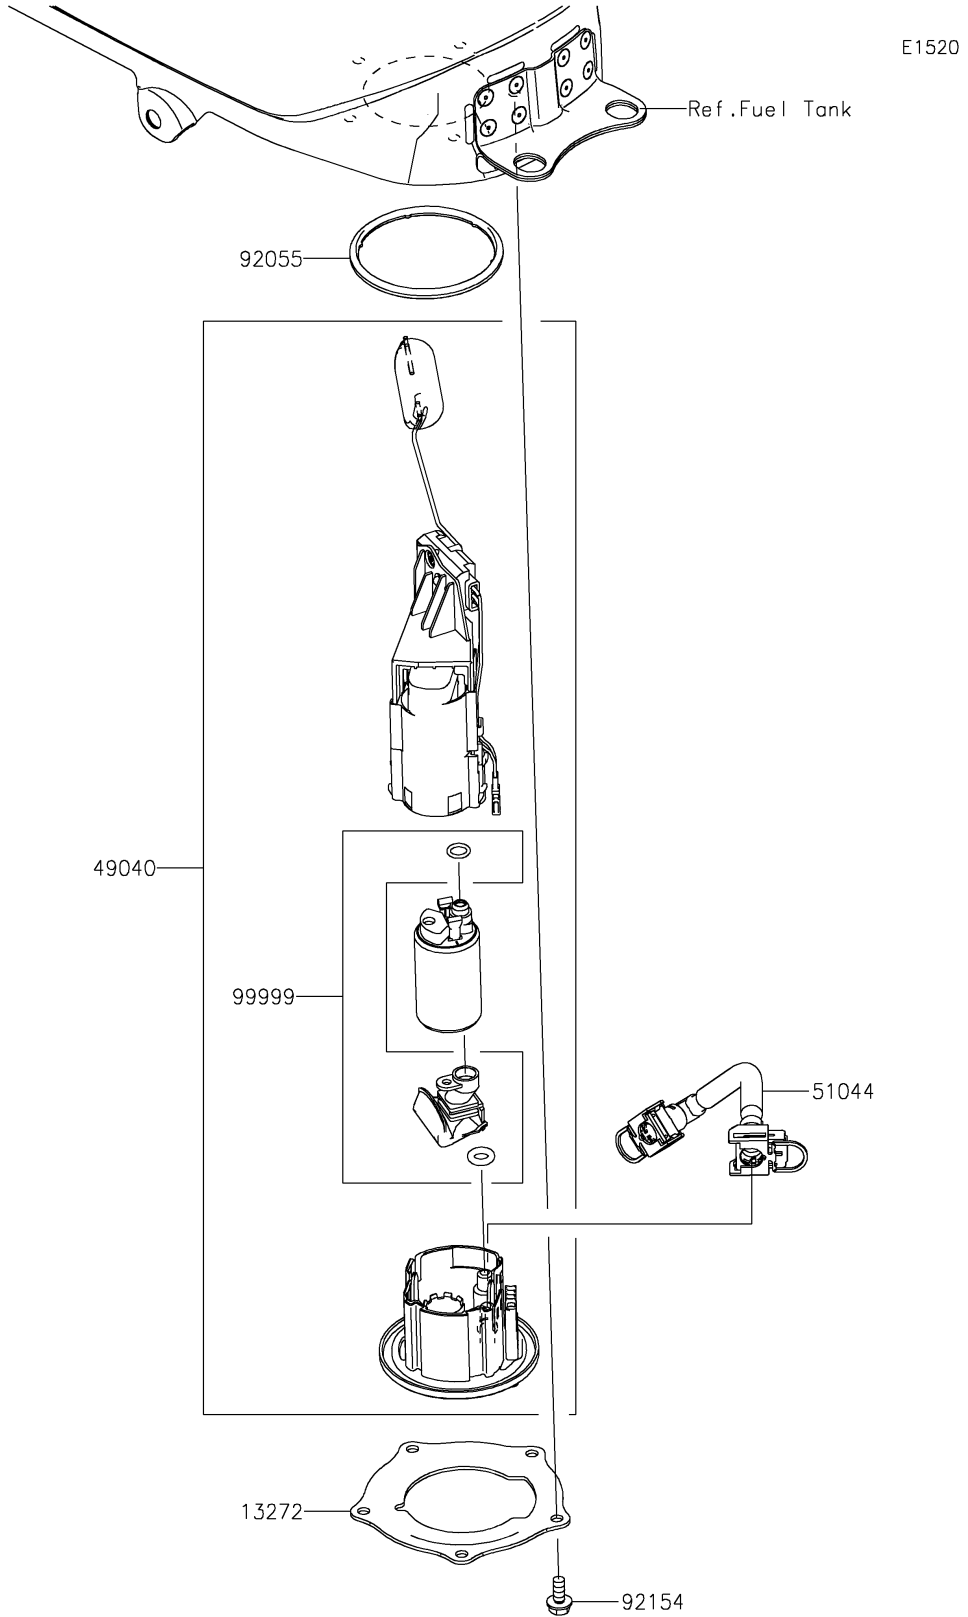

2025 Z500 PARTS DIAGRAM

Fuel Pump

2025 Z500 PARTS LIST

Fuel Pump

ITEM NAME	PART NUMBER	QUANTITY
PLATE,FUEL PUMP (Ref # 13272)	13272-2614	1
PUMP-FUEL (Ref # 49040)	49040-0824	1
TUBE-ASSY,FUEL (Ref # 51044)	51044-1266	1
RING-O,FUEL PUMP (Ref # 92055)	92055-0920	1
BOLT,FLANGED,6X14 (Ref # 92154)	92154-3963	5
KIT,FUEL FILTER (Ref # 99999)	99999-0893	1