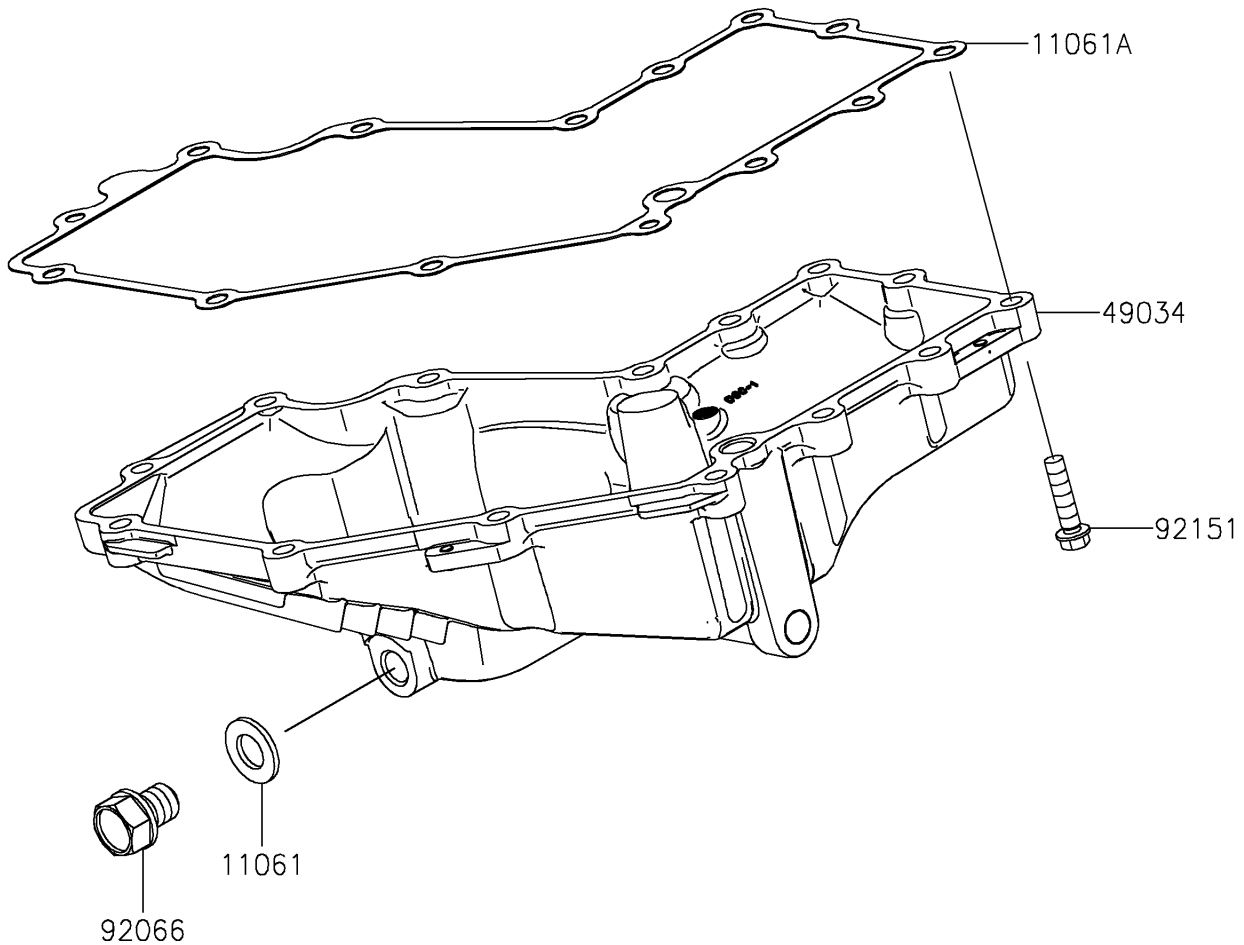

2025 Z500 ABS PARTS DIAGRAM

Oil Pan

E1434

2025 Z500 ABS PARTS LIST

Oil Pan

ITEM NAME	PART NUMBER	QUANTITY
GASKET,12X22X2 (Ref # 11061)	11061-0417	1
GASKET,OILPAN (Ref # 11061A)	11061-1251	1
PAN-OIL (Ref # 49034)	49034-0568	1
PLUG,OIL DRAIN,12X15 (Ref # 92066)	92066-0767	1
BOLT,FLANGED-SMALL,6X25 (Ref # 92151)	92151-1930	14