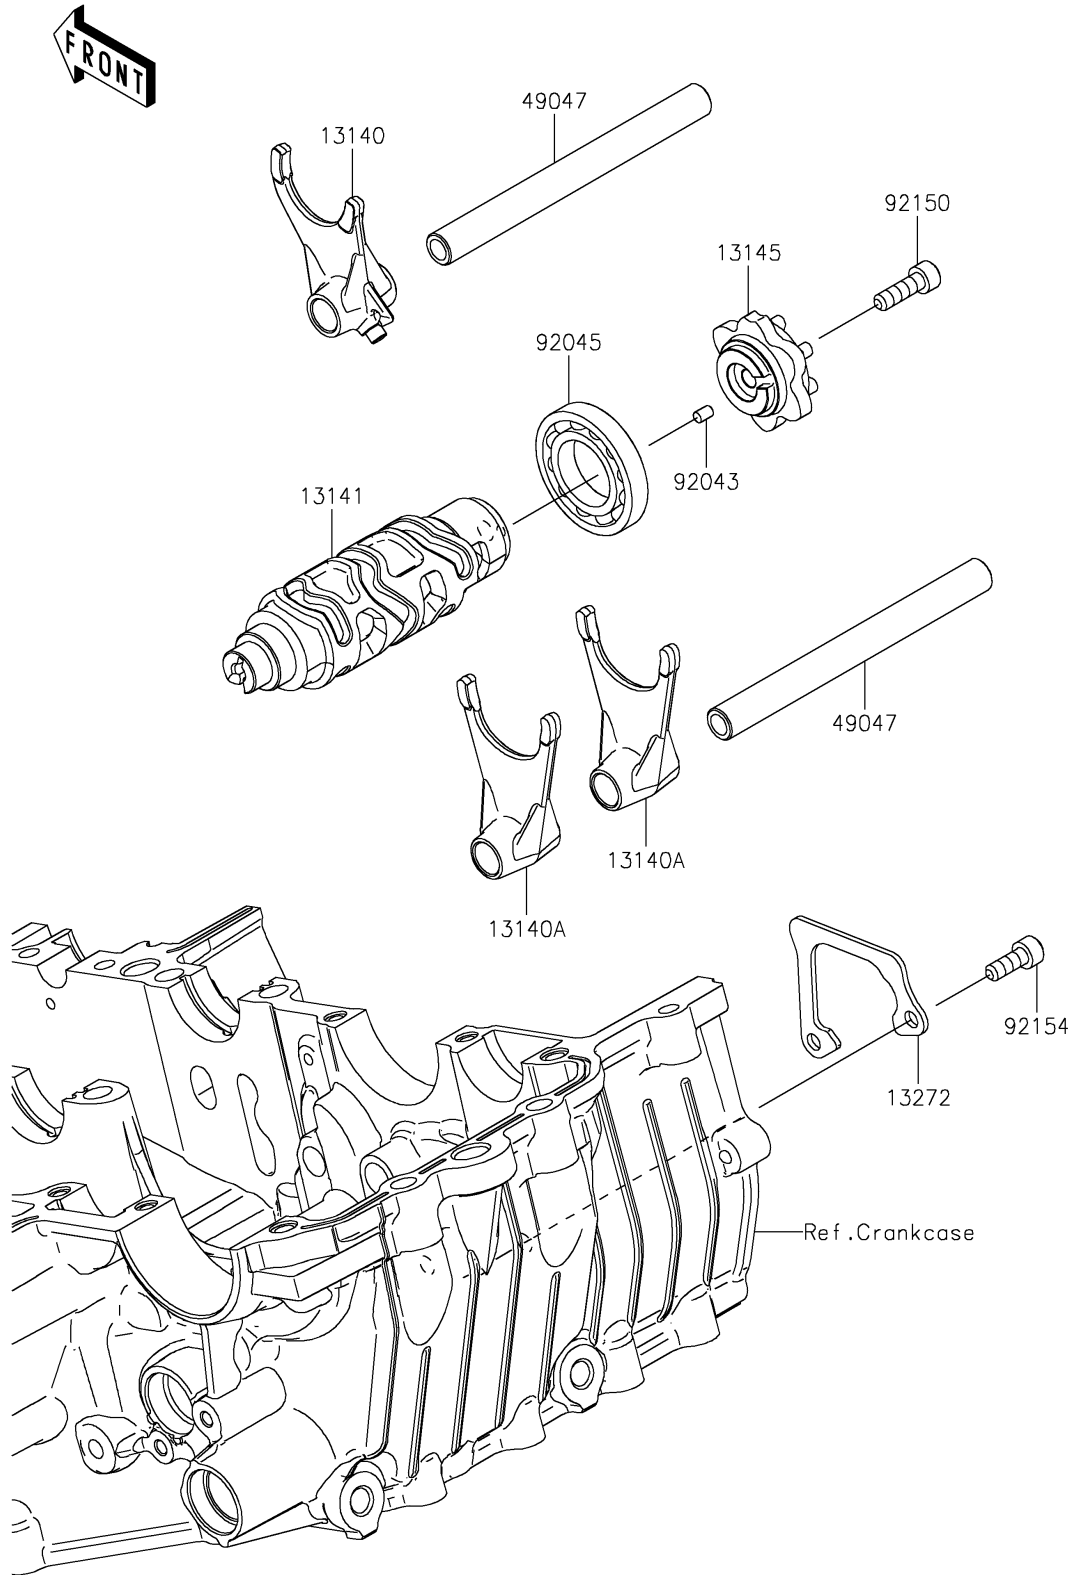

2025 Z500 PARTS DIAGRAM

Gear Change Drum/Shift Fork(s)

E1362

2025 Z500 PARTS LIST

Gear Change Drum/Shift Fork(s)

ITEM NAME	PART NUMBER	QUANTITY
FORK-SHIFT,IN (Ref # 13140)	13140-0662	1
FORK-SHIFT,OUT (Ref # 13140A)	13140-0663	2
DRUM-CHANGE (Ref # 13141)	13141-0597	1
CAM-CHANGE DRUM (Ref # 13145)	13145-0570	1
PLATE (Ref # 13272)	13272-2374	1
ROD-SHIFT (Ref # 49047)	49047-0634	2
PIN,4X6 (Ref # 92043)	92043-1744	1
BEARING-BALL,16005 (Ref # 92045)	92045-1045	1
BOLT,SOCKET,6X20 (Ref # 92150)	92150-1880	1
BOLT,SOCKET,6X16 (Ref # 92154)	92154-0235	2