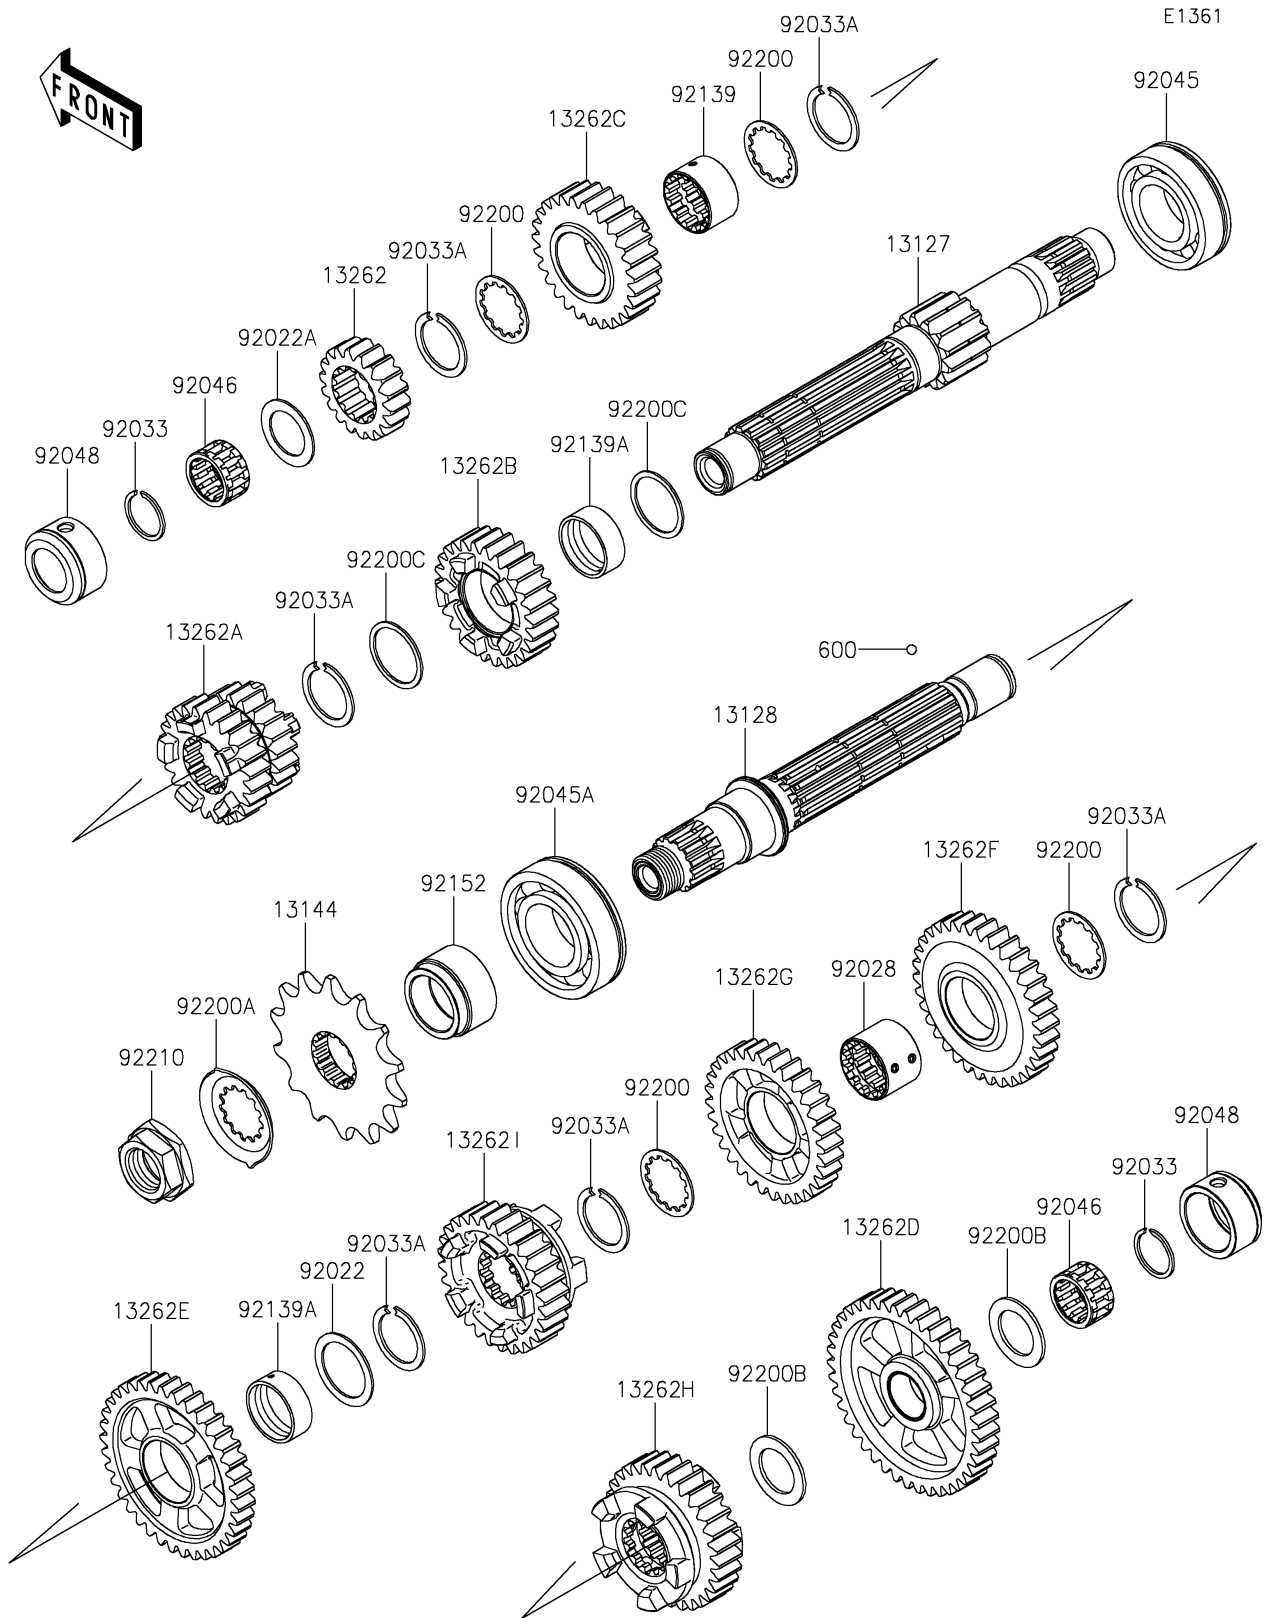

2025 Z500 ABS PARTS DIAGRAM

Transmission

2025 Z500 ABS PARTS LIST

Transmission

ITEM NAME	PART NUMBER	QUANTITY
SHAFT-TRANSMISSION INPUT,13T (Ref # 13127)	13127-0727	1
SHAFT-TRANSMISSION OUTPUT (Ref # 13128)	13128-0734	1
SPROCKET-OUTPUT,14T (Ref # 13144)	13144-0586	1
GEAR,INPUT 2ND,18T (Ref # 13262)	13262-1288	1
GEAR,INPUT 3RD&4TH,21T,24T (Ref # 13262A)	13262-1591	1
GEAR,INPUT 5TH,26T (Ref # 13262B)	13262-1592	1
GEAR,INPUT 6TH,27T (Ref # 13262C)	13262-1593	1
GEAR,OUTPUT LOW,41T (Ref # 13262D)	13262-1594	1
GEAR,OUTPUT 2ND,37T (Ref # 13262E)	13262-1595	1
GEAR,OUTPUT 3RD,34T (Ref # 13262F)	13262-1596	1
GEAR,OUTPUT 4TH,32T (Ref # 13262G)	13262-1597	1
GEAR,OUTPUT 5TH,30T (Ref # 13262H)	13262-1598	1
GEAR,OUTPUT 6TH,28T (Ref # 13262I)	13262-1599	1
WASHER,25.3X33X1 (Ref # 92022)	92022-1109	1
WASHER,20.5X30X1,STEEL (Ref # 92022A)	92022-112	1
BUSHING,OUTPUT 3RD&4TH GEAR (Ref # 92028)	92028-1858	1
RING-SNAP,20MM (Ref # 92033)	92033-015	2
RING-SNAP,24MM (Ref # 92033A)	92033-026	6
BEARING-BALL,6TM-6205NX3 (Ref # 92045)	92045-0735	1
BEARING-BALL,28X58X16 (Ref # 92045A)	92045-0841	1
BEARING-NEEDLE,KMJ20X26X13.8X1 (Ref # 92046)	92046-1185	2
RACE (Ref # 92048)	92048-0047	2
BUSHING,26X28X16.6 (Ref # 92139)	92139-0781	1
BUSHING,25X28X10.4 (Ref # 92139A)	92139-0793	2
COLLAR (Ref # 92152)	92152-2369	1
WASHER (Ref # 92200)	92200-1389	4
WASHER (Ref # 92200A)	92200-1932	1
WASHER,20.5X31X1.5 (Ref # 92200B)	92200-2523	2
WASHER,25.3X30X1 (Ref # 92200C)	92200-2524	2

2025 Z500 ABS PARTS LIST

Transmission

ITEM NAME	PART NUMBER	QUANTITY
NUT,20MM (Ref # 92210)	92210-0850	1
BALL-STEEL,5/32 (Ref # 600)	600A0500	3