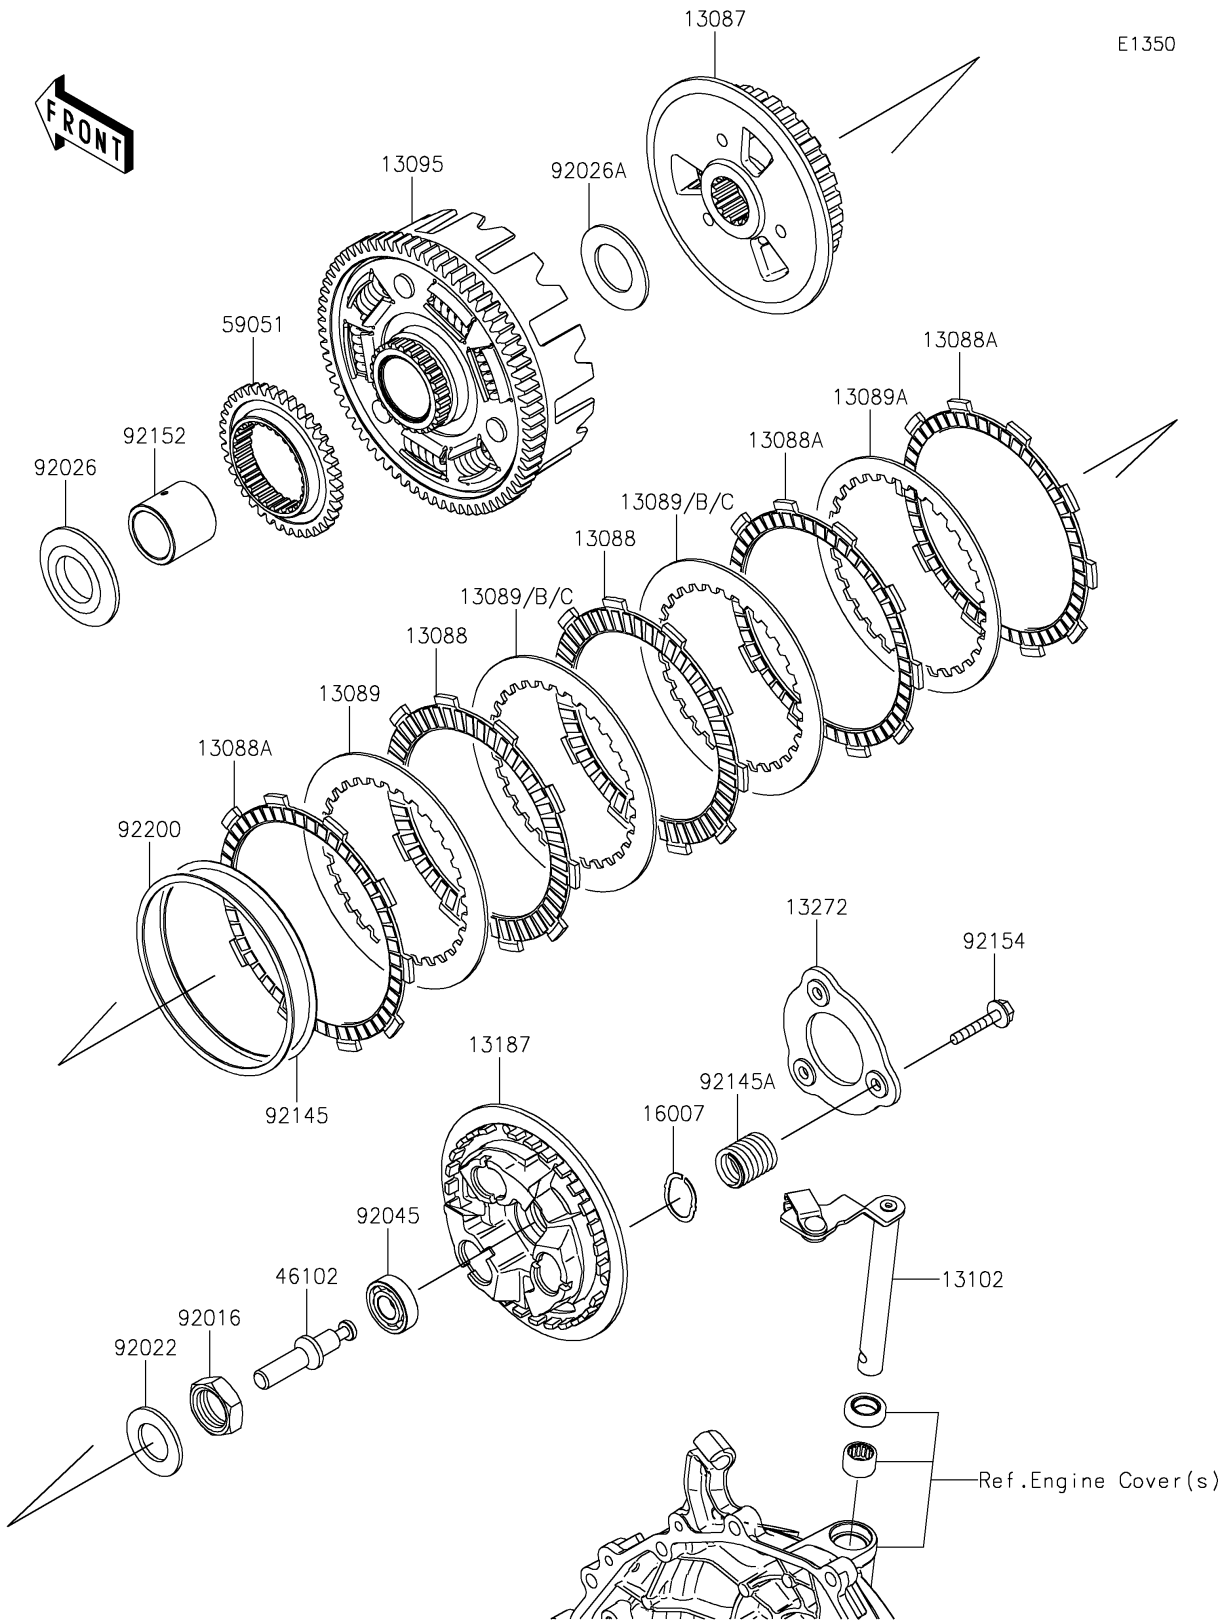

2025 Z500 ABS PARTS DIAGRAM

Clutch

2025 Z500 ABS PARTS LIST

Clutch

ITEM NAME	PART NUMBER	QUANTITY
HUB-CLUTCH (Ref # 13087)	13087-0585	1
PLATE-FRICTION (Ref # 13088)	13088-0592	2
PLATE-FRICTION (Ref # 13088A)	13088-0630	3
PLATE-CLUTCH,T=2.0 (Ref # 13089)	13089-0041	3
PLATE-CLUTCH,T=2.0 (Ref # 13089A)	13089-0042	1
PLATE-CLUTCH,T=1.6 (Ref # 13089B)	13089-0043	AR
PLATE-CLUTCH,T=2.3 (Ref # 13089C)	13089-0044	AR
HOUSING-COMP-CLUTCH (Ref # 13095)	13095-0618	1
RELEASE-COMP-CLUTCH (Ref # 13102)	13102-0087	1
PLATE-CLUTCH OPERATING (Ref # 13187)	13187-0033	1
PLATE (Ref # 13272)	13272-2414	1
SEAT-SPRING (Ref # 16007)	16007-0711	3
ROD (Ref # 46102)	46102-0648	1
GEAR-SPUR,OIL PUMP,38T (Ref # 59051)	59051-0796	1
NUT,20MM (Ref # 92016)	92016-028	1
WASHER,20.3X36X2.3 (Ref # 92022)	92022-1116	1
SPACER,25X52X5.5 (Ref # 92026)	92026-0115	1
SPACER,25.5X44.5X2 (Ref # 92026A)	92026-0734	1
BEARING-BALL (Ref # 92045)	92045-0937	1
SPRING,JUDDER (Ref # 92145)	92145-1829	1
SPRING (Ref # 92145A)	92145-2273	3
COLLAR,25X32X29.1 (Ref # 92152)	92152-2524	1
BOLT,UPSET,6X30 (Ref # 92154)	92154-0997	3
WASHER,99.4X107X1.2 (Ref # 92200)	92200-1987	1