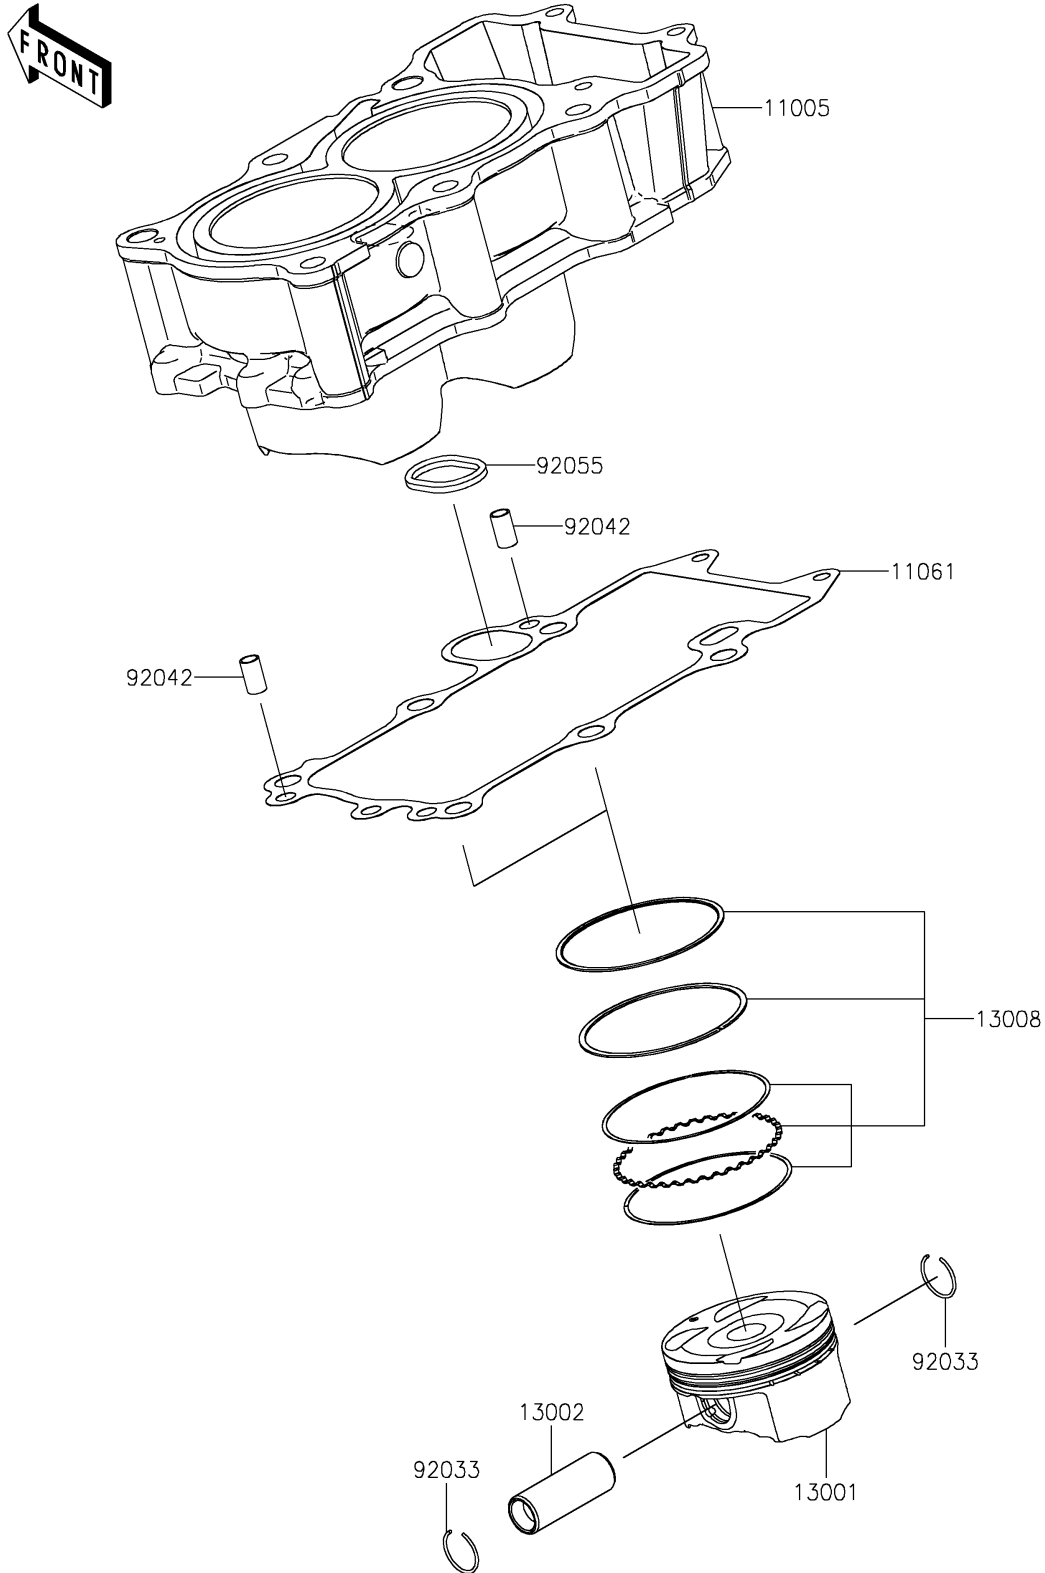

2025 Z500 PARTS DIAGRAM

Cylinder/Piston(s)

E1120

2025 Z500 PARTS LIST

Cylinder/Piston(s)

ITEM NAME	PART NUMBER	QUANTITY
CYLINDER-ENGINE (Ref # 11005)	11005-0740	1
GASKET,CYLINDER BASE (Ref # 11061)	11061-1458	1
PISTON-ENGINE (Ref # 13001)	13001-0853	2
PIN-PISTON (Ref # 13002)	13002-0050	2
RING-SET-PISTON (Ref # 13008)	13008-0603	2
RING-SNAP (Ref # 92033)	92033-1054	4
PIN,DOWEL,6.3X8X14 (Ref # 92042)	92042-007	2
RING-O (Ref # 92055)	92055-0888	1