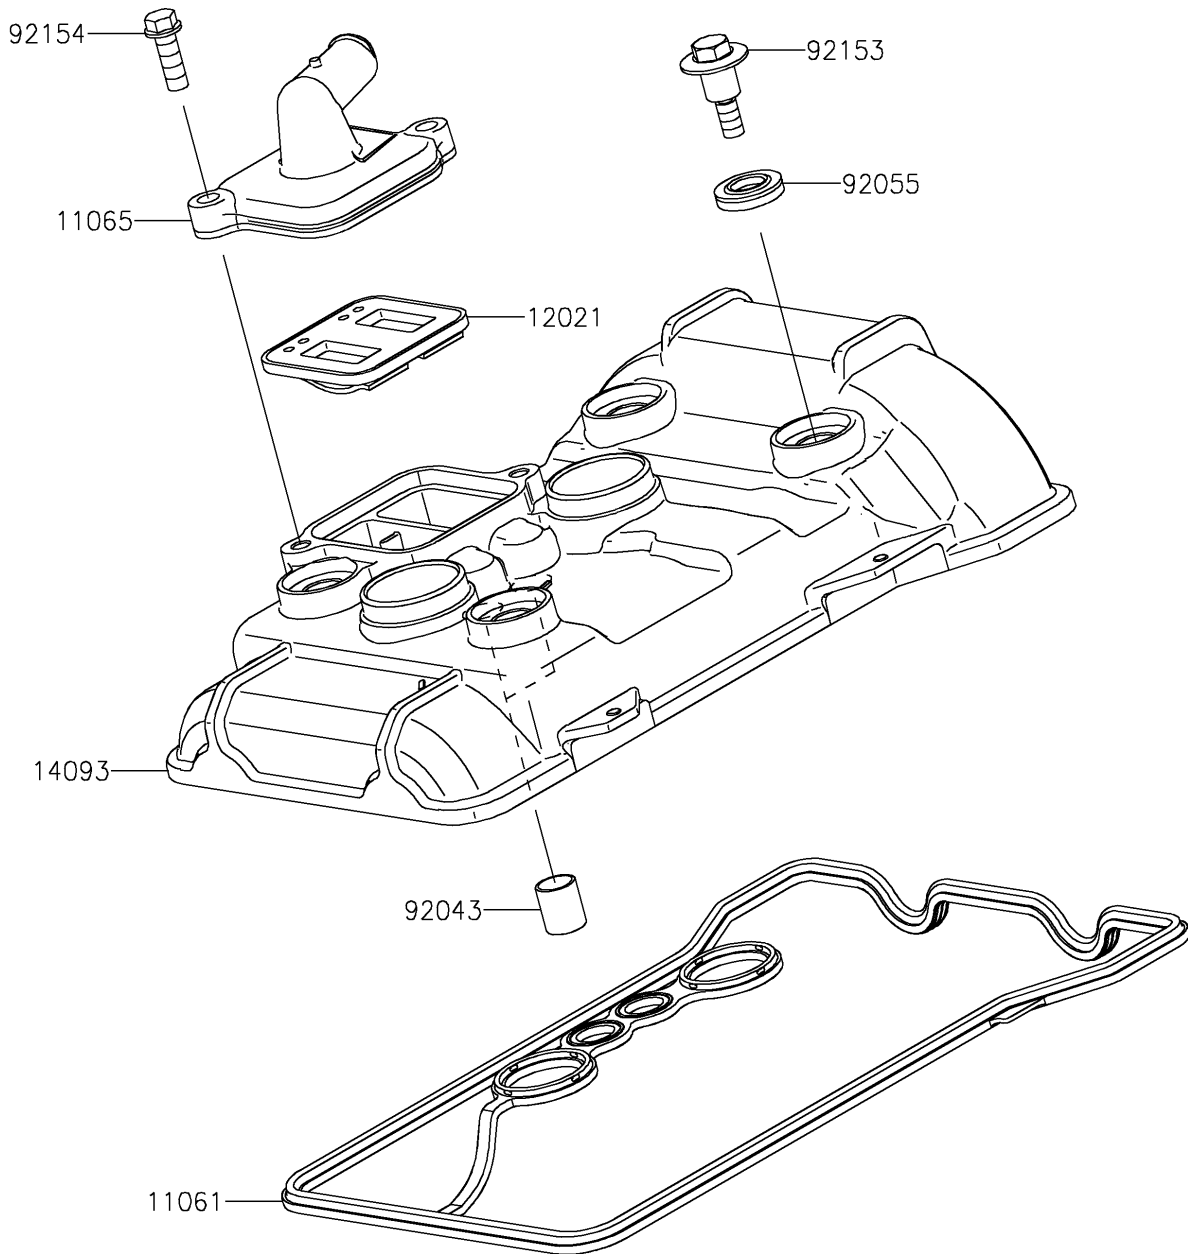

# 2025 Z500 ABS PARTS DIAGRAM

Cylinder Head Cover

E1112

## 2025 Z500 ABS PARTS LIST

### Cylinder Head Cover

ITEM NAME	PART NUMBER	QUANTITY
GASKET,CYLINDER HEAD COVER (Ref # 11061)	11061-1337	1
CAP,HEAD (Ref # 11065)	11065-1311	1
VALVE-ASSY-REED (Ref # 12021)	12021-0708	1
COVER,CYLINDER HEAD (Ref # 14093)	14093-1519	1
PIN,10.1X12X14 (Ref # 92043)	92043-4009	2
RING-O (Ref # 92055)	92055-0143	4
BOLT,HEAD COVER (Ref # 92153)	92153-0793	4
BOLT,FLANGED,6X18 (Ref # 92154)	92154-1775	2