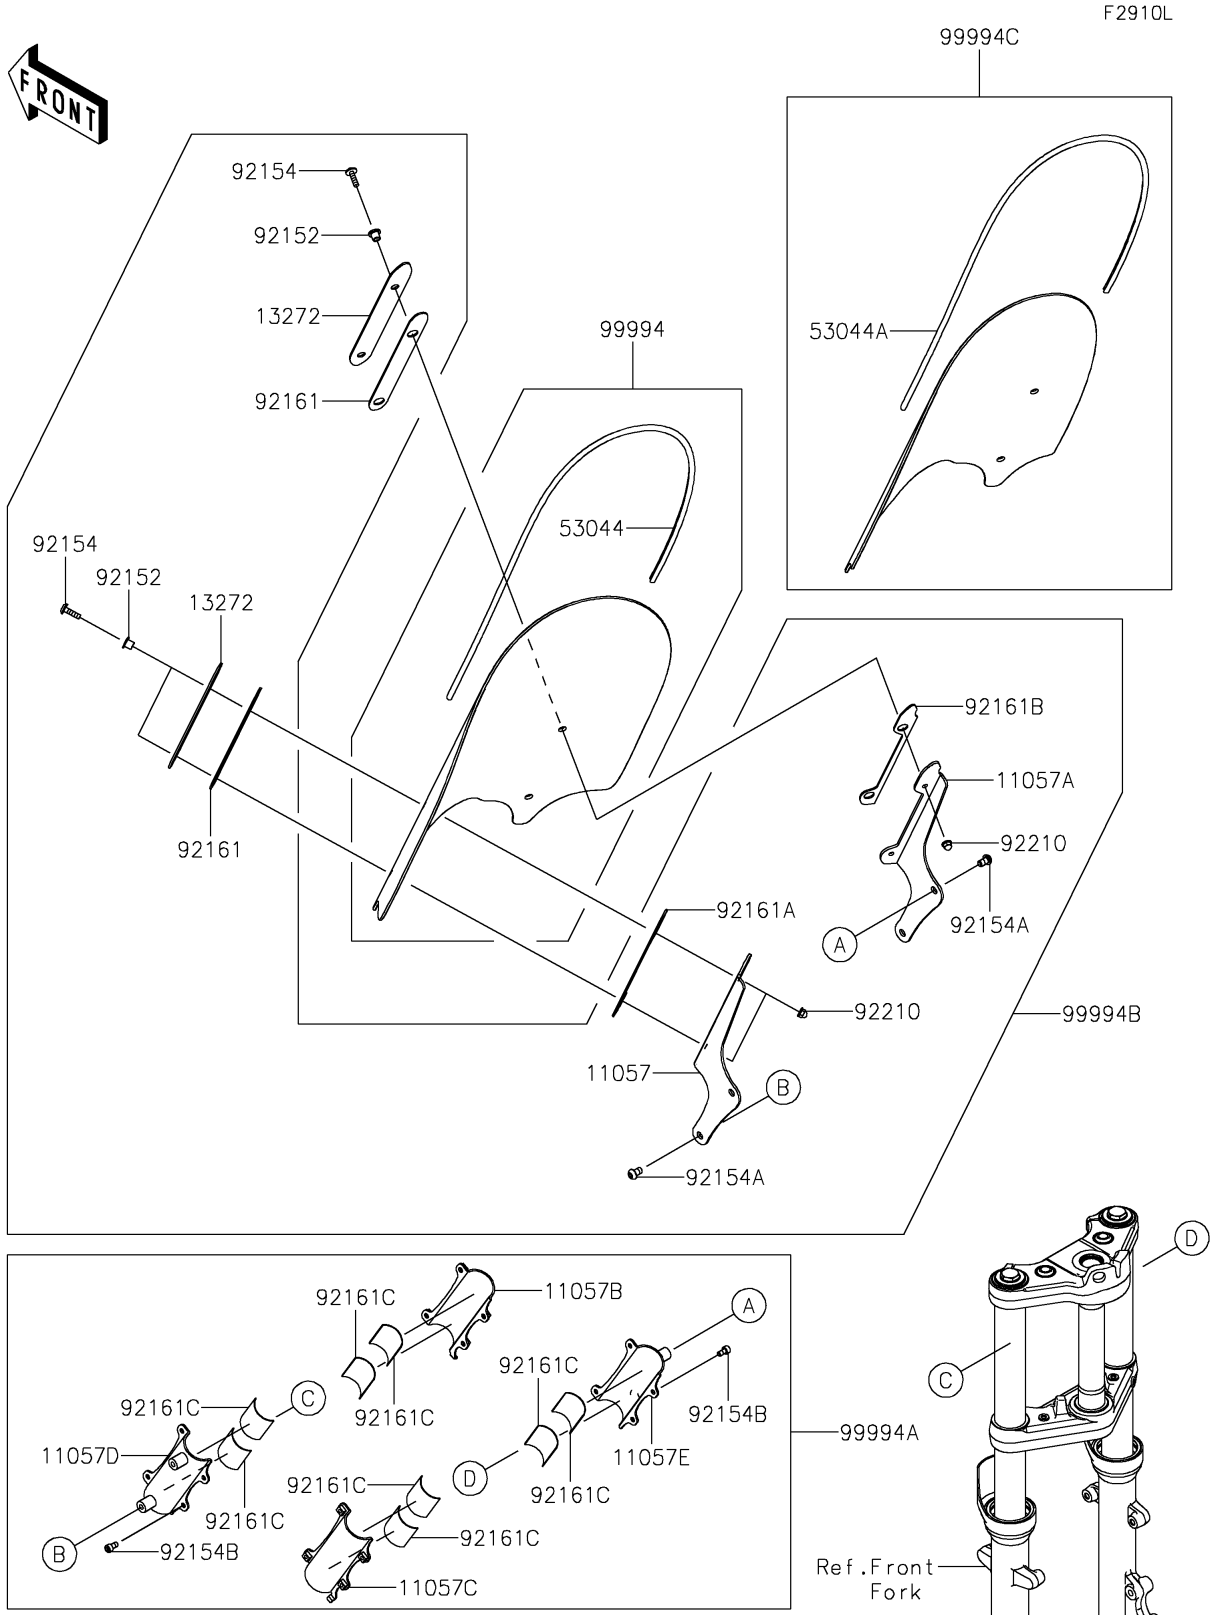

2025 Vulcan S PARTS DIAGRAM

Accessory(Windshield)

2025 Vulcan S PARTS LIST

Accessory(Windshield)

ITEM NAME	PART NUMBER	QUANTITY
BRACKET,LH (Ref # 11057)	11057-0212	1
BRACKET,RH (Ref # 11057A)	11057-0213	1
BRACKET,LH,INNER (Ref # 11057B)	11057-0215	1
BRACKET,RH,INNER (Ref # 11057C)	11057-0217	1
BRACKET,LH,OUTER (Ref # 11057D)	11057-0857	1
BRACKET,RH,OUTER (Ref # 11057E)	11057-0858	1
PLATE (Ref # 13272)	13272-2181	2
TRIM (Ref # 53044)	53044-0606	1
TRIM,WINDSHIELD,SHORT TYPE (Ref # 53044A)	53044-1272	1
COLLAR,6.8X10X10.9 (Ref # 92152)	92152-2261	4
BOLT,SOCKET,6X22 (Ref # 92154)	92154-0787	4
BOLT,SOCKET,8X14 (Ref # 92154A)	92154-1032	4
BOLT-SOCKET,6X12 (Ref # 92154B)	92154-2688	8
DAMPER (Ref # 92161)	92161-1862	2
DAMPER (Ref # 92161A)	92161-1863	1
DAMPER (Ref # 92161B)	92161-1864	1
DAMPER,60X140X1 (Ref # 92161C)	92161-1868	8
NUT,CAP,6MM (Ref # 92210)	92210-0322	4
KIT,WINDSHIELD LARGE W/O KQR (Ref # 99994)	99994-0823	1
KIT-ACCESSORY,WSHLD-BKT(F/F) (Ref # 99994A)	99994-0824	1
KIT-ACCESSORY,WSHLD-BKT (Ref # 99994B)	99994-0825	1
KIT,WINDSHIELD MEDIUM W/O KQR (Ref # 99994C)	99994-0828	1