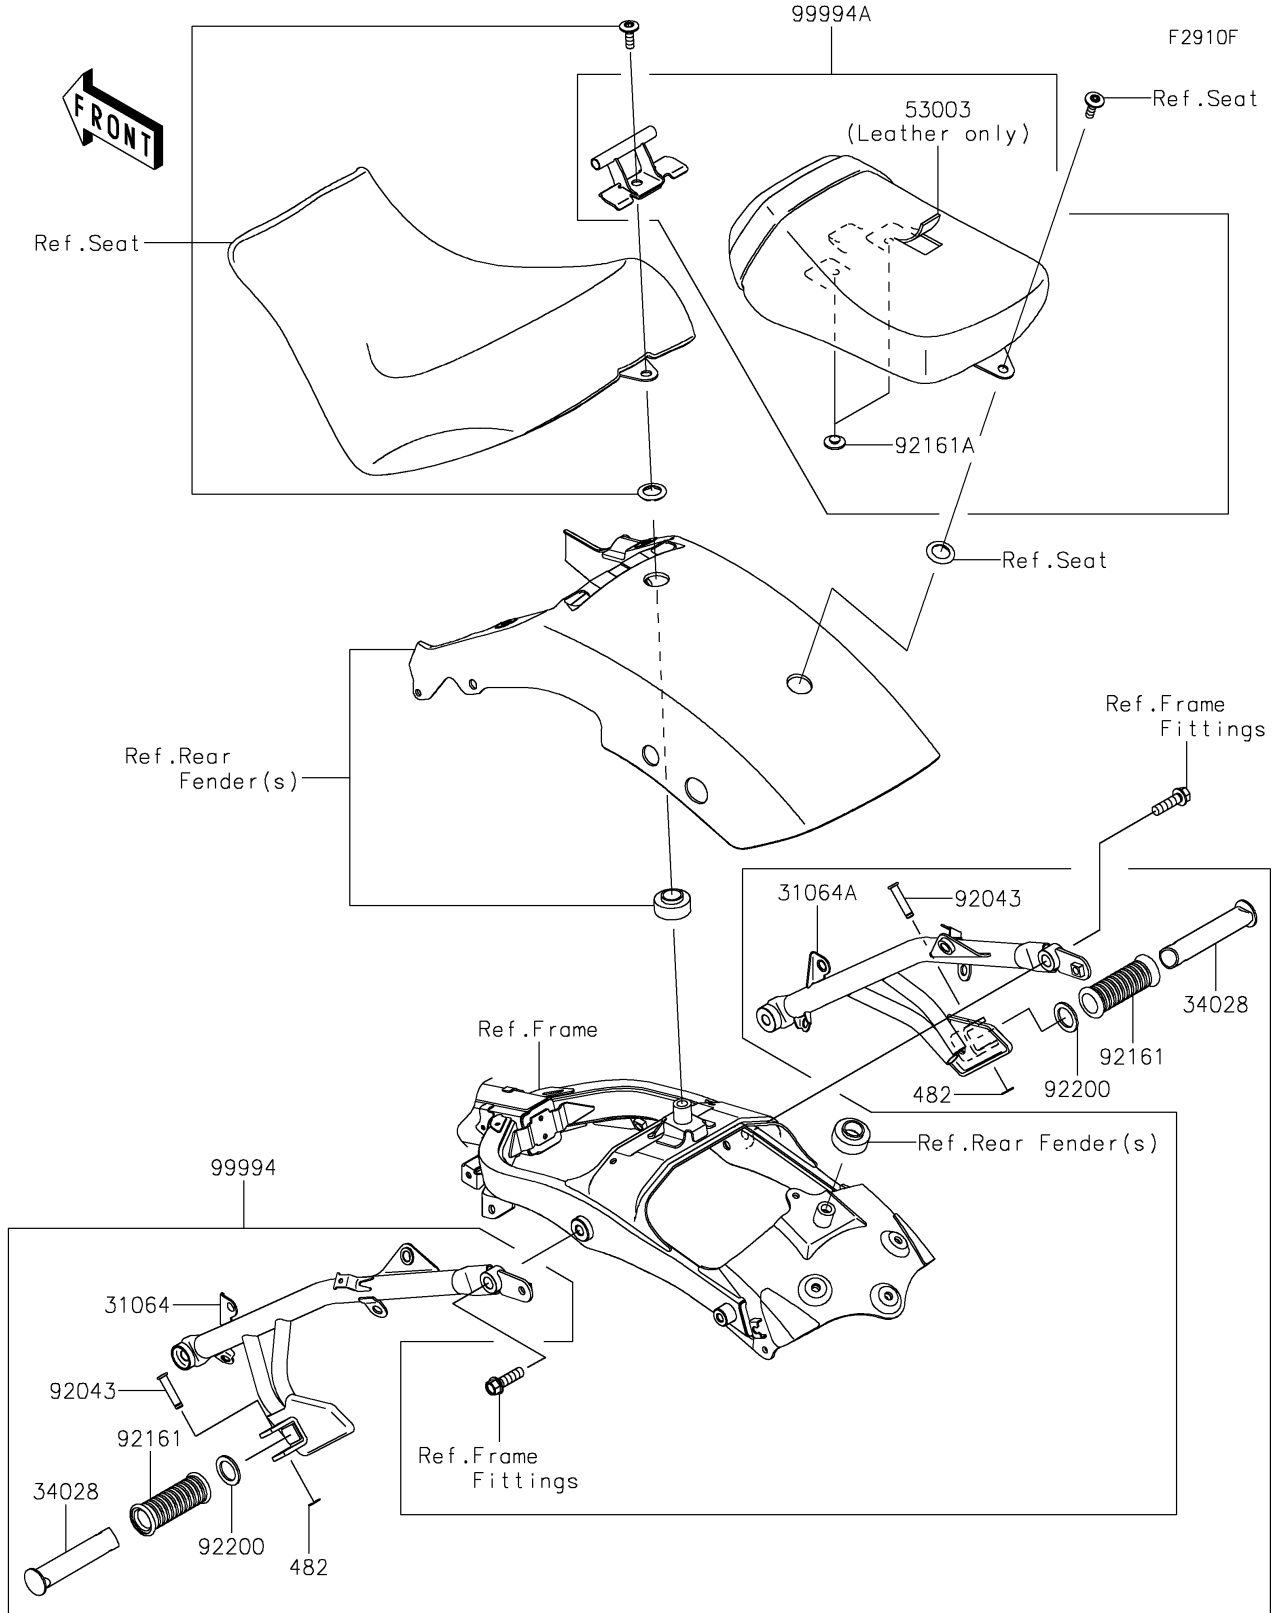

2024 Vulcan S PARTS DIAGRAM

Accessory(Passenger Seat)

2024 Vulcan S PARTS LIST

Accessory(Passenger Seat)

ITEM NAME	PART NUMBER	QUANTITY
PIPE-COMP,RR,LH,F.S.BLACK (Ref # 31064)	31064-0650-18R	1
PIPE-COMP,RR,RH,F.S.BLACK (Ref # 31064A)	31064-0651-18R	1
STEP,RR (Ref # 34028)	34028-0344	2
LEATHER,RR SEAT,BLACK (Ref # 53003)	53003-0568-MA	1
PIN,8X36.5 (Ref # 92043)	92043-1339	2
DAMPER,STEP (Ref # 92161)	92161-0232	2
DAMPER,8X22X10 (Ref # 92161A)	92161-1685	2
WASHER,22.5X33X2.3 (Ref # 92200)	92200-1482	2
KIT-ACCESSORY,REAR STEP (Ref # 99994)	99994-0570	1
KIT-ACCESSORY,PASSENGER SEAT (Ref # 99994A)	99994-1558	1
CIRCLIP-TYPE-E (Ref # 482)	482EA7000	2