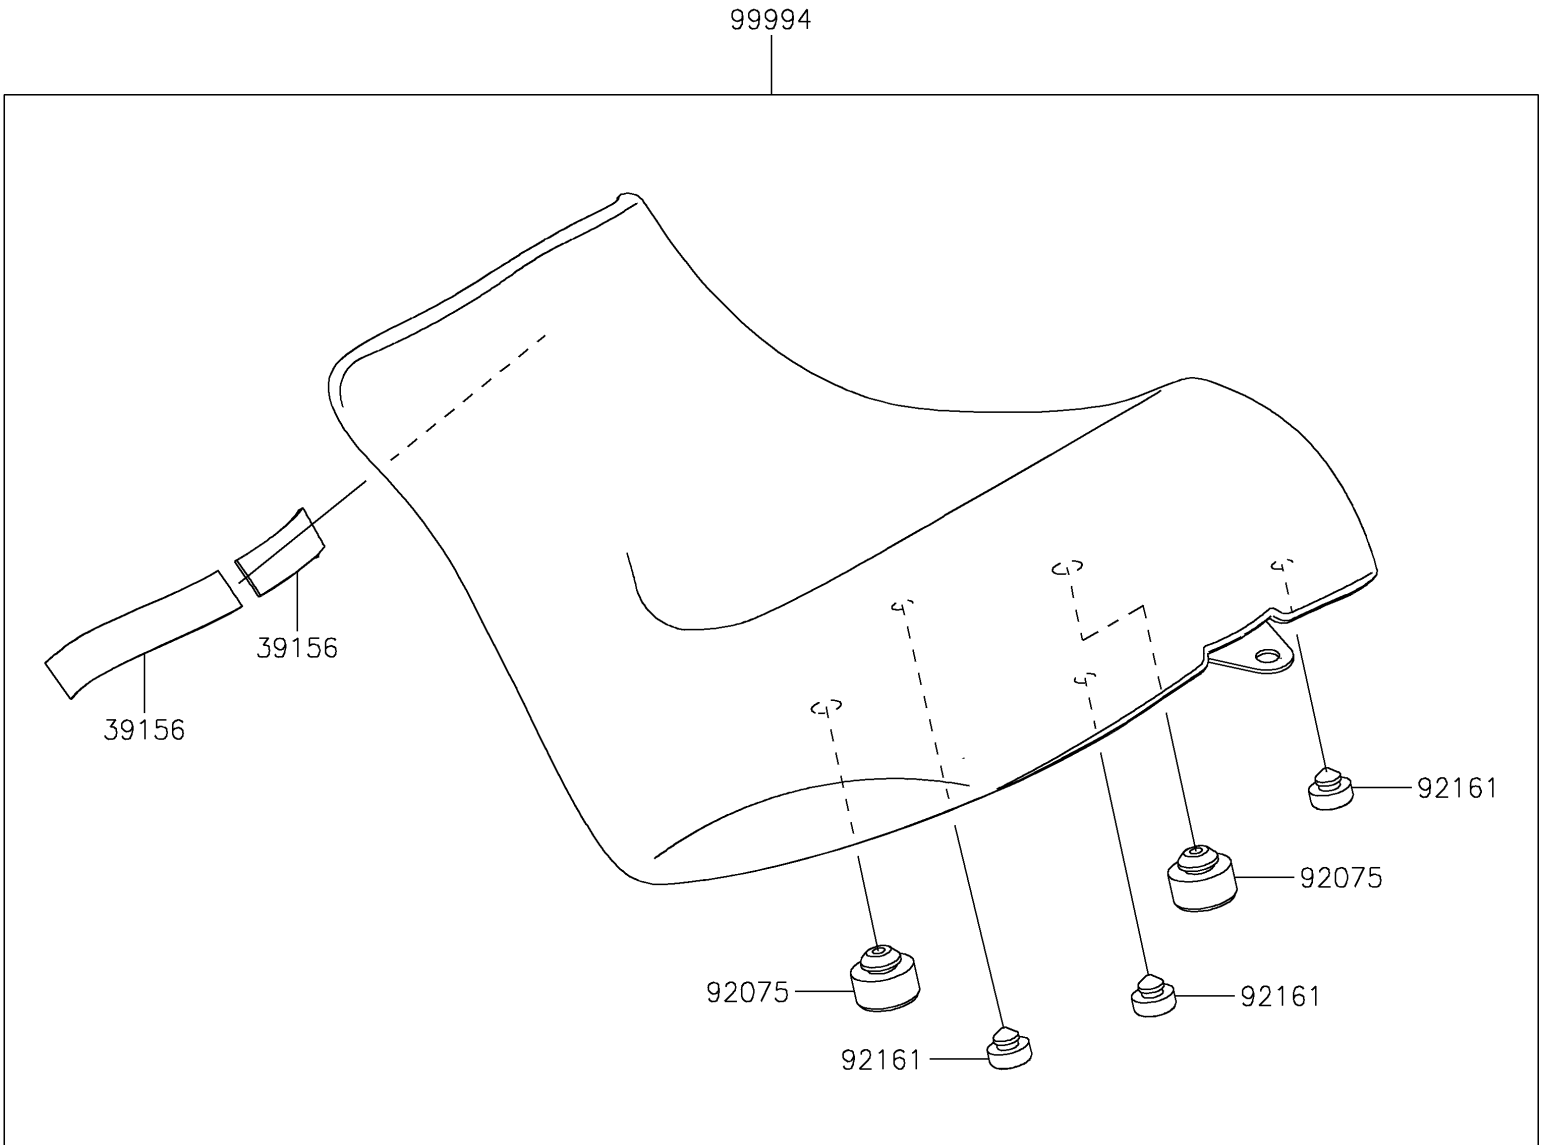

# 2024 Vulcan S PARTS DIAGRAM

Accessory(Reduced Reach Seat)

F2910E

## 2024 Vulcan S PARTS LIST

Accessory(Reduced Reach Seat)

ITEM NAME	PART NUMBER	QUANTITY
PAD,20X100X2 (Ref # 39156)	39156-1934	2
DAMPER (Ref # 92075)	92075-015	2
DAMPER,10X20X8 (Ref # 92161)	92161-0855	3
KIT-ACC,REDUCED REACH SEAT,FR (Ref # 99994)	99994-1559	1