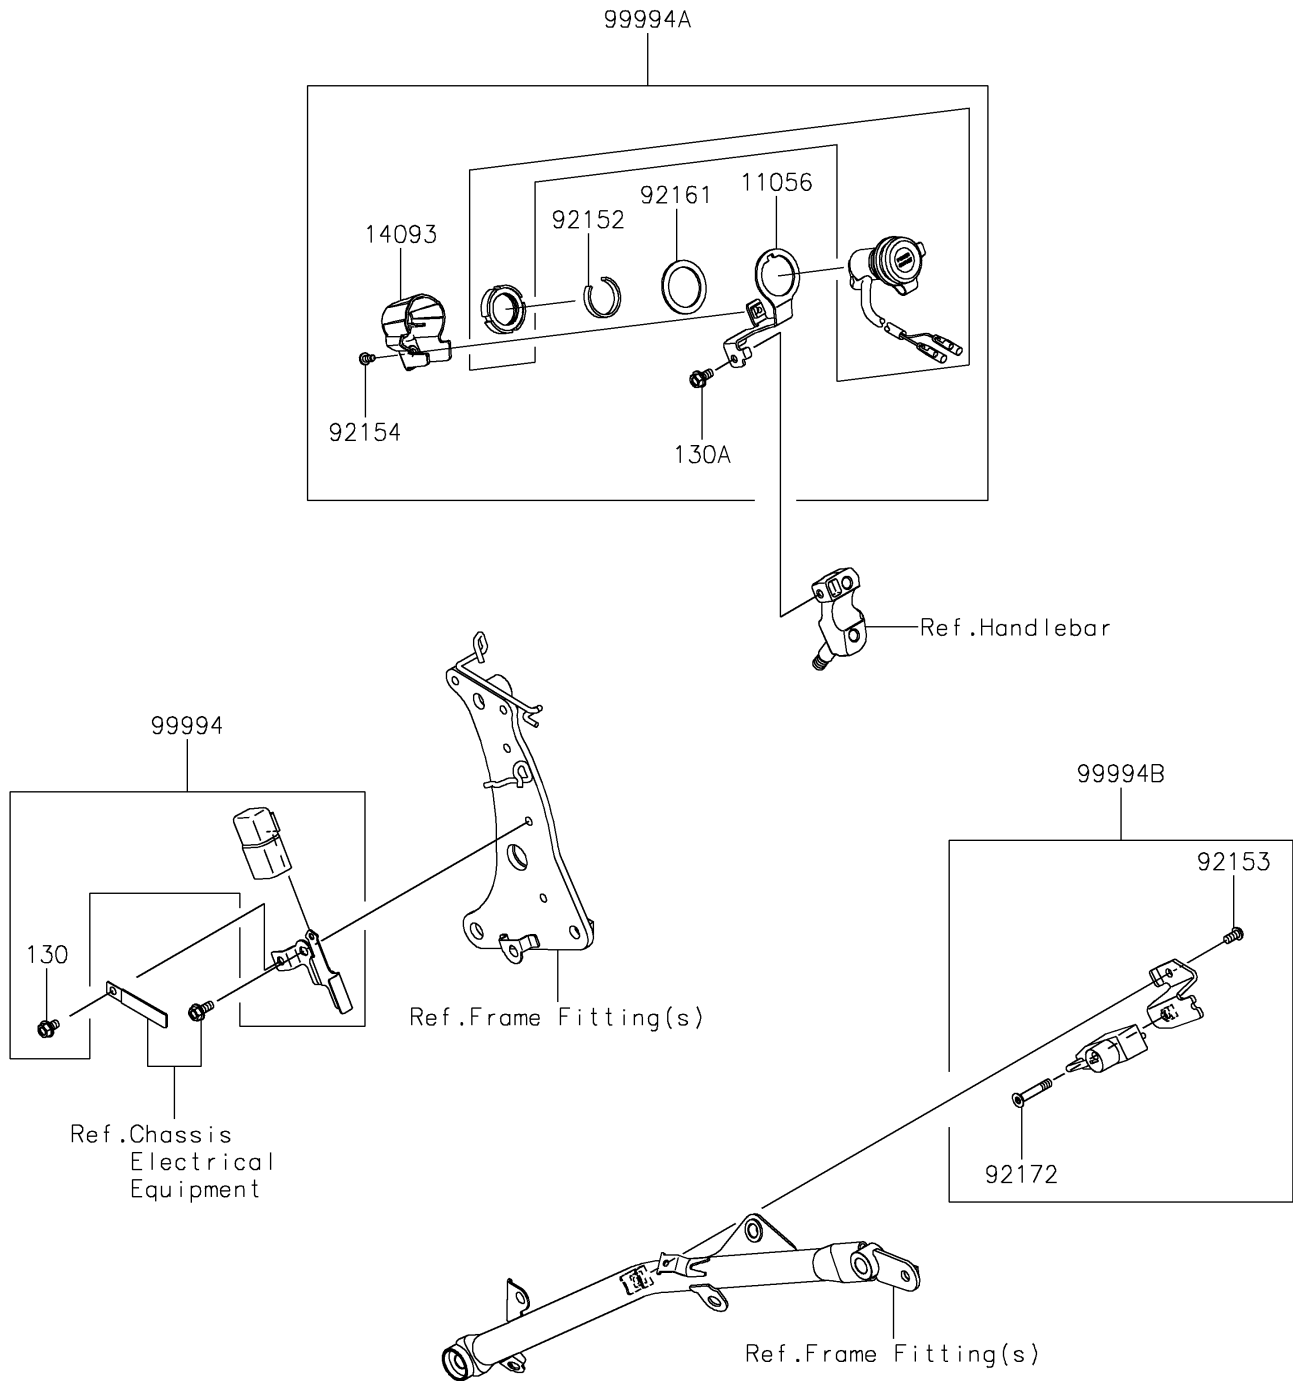

2024 Vulcan S PARTS DIAGRAM

Accessory(Helmet Lock etc.)

F2910C

2024 Vulcan S PARTS LIST

Accessory(Helmet Lock etc.)

ITEM NAME	PART NUMBER	QUANTITY
BRACKET (Ref # 11056)	11056-7538	1
COVER,SOCKET (Ref # 14093)	14093-0212	1
COLLAR (Ref # 92152)	92152-2135	1
BOLT,6X12 (Ref # 92153)	92153-0906	1
BOLT,SOCKET,5X10 (Ref # 92154)	92154-1292	1
DAMPER (Ref # 92161)	92161-1789	1
SCREW,HEXLOBE,6X35 (Ref # 92172)	92172-0835	1
KIT-ACCESSORY,RELAY (Ref # 99994)	99994-0510	1
KIT-ACCESSORY,DC SOCKET (Ref # 99994A)	99994-0541	1
KIT-ACCESSORY,HELMET LOCK (Ref # 99994B)	99994-0880	1
BOLT-FLANGED,6X10 (Ref # 130)	130AA0610	1
BOLT-FLANGED,6X12 (Ref # 130A)	130BB0612	1