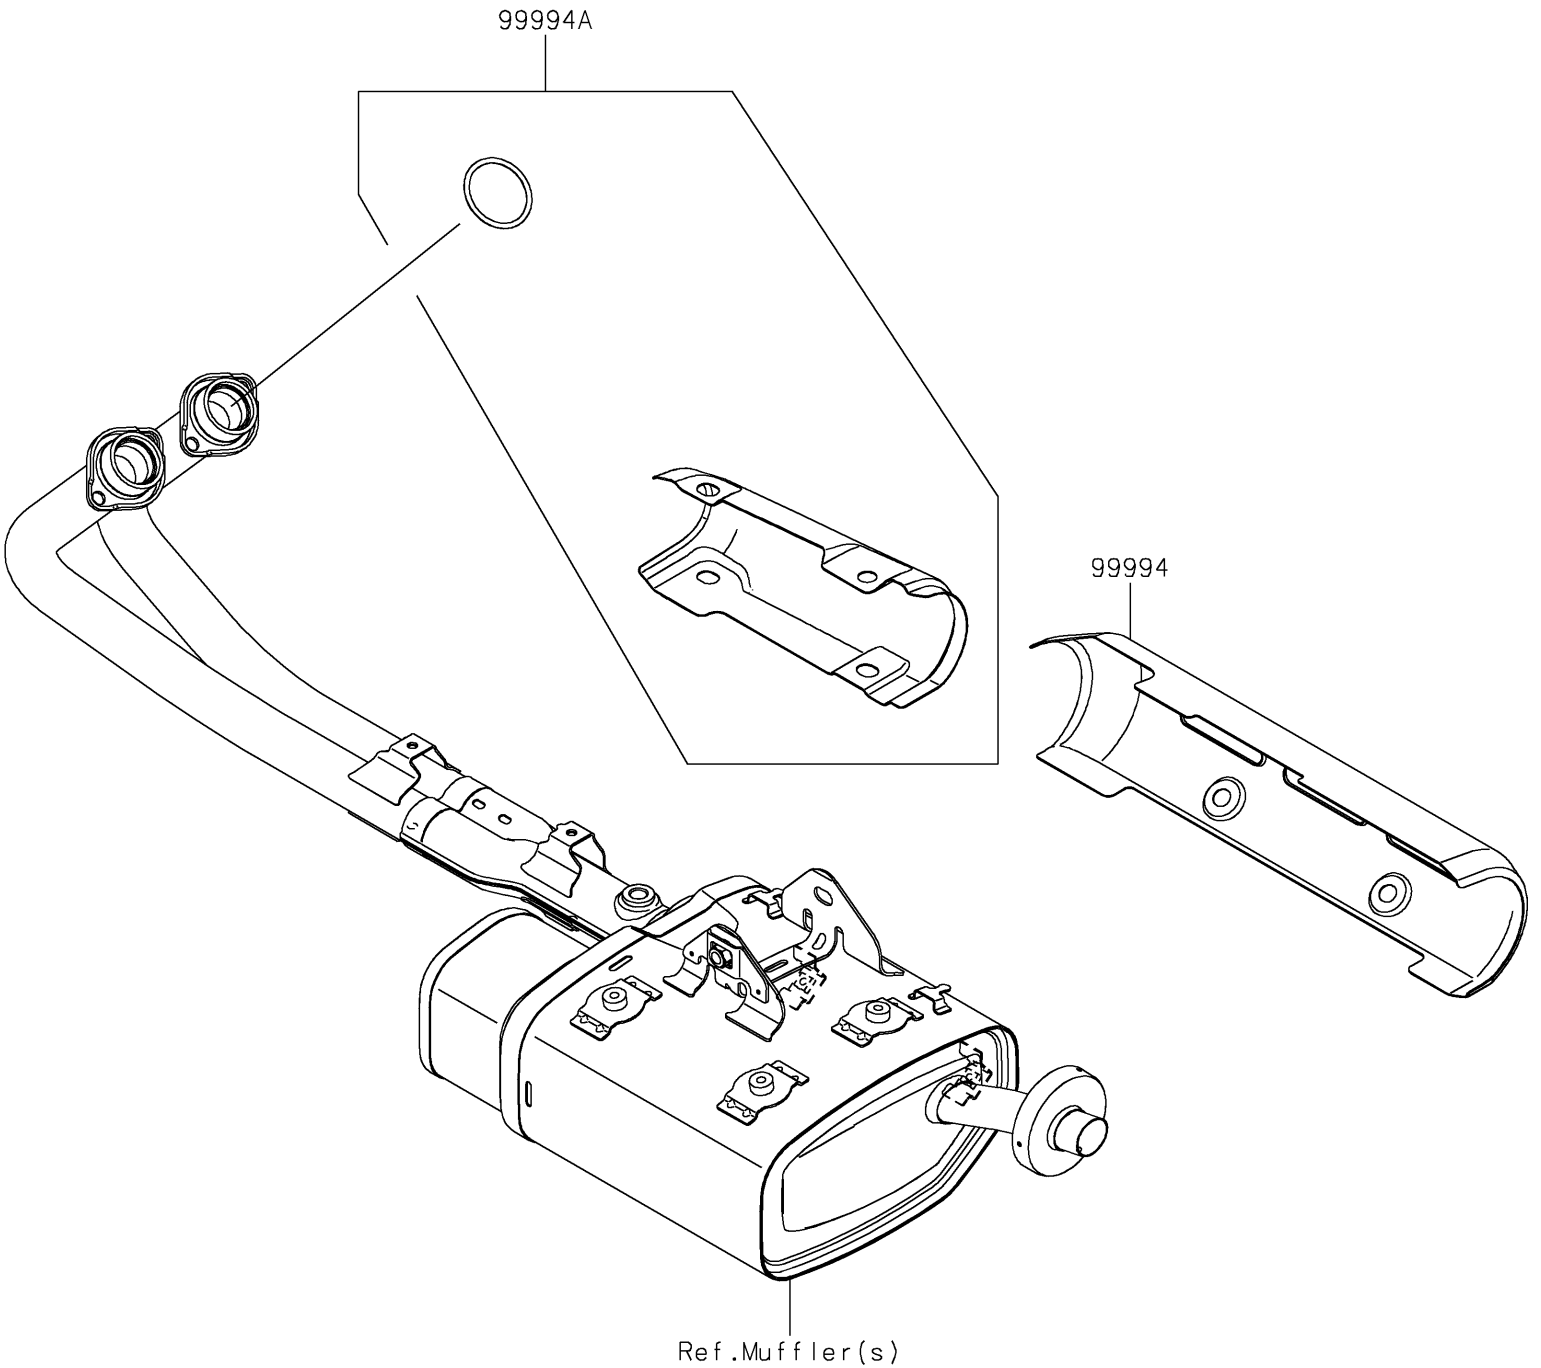

# 2025 Vulcan S PARTS DIAGRAM

Accessory(Muffler Cover)

F2910

## 2025 Vulcan S PARTS LIST

Accessory(Muffler Cover)

ITEM NAME	PART NUMBER	QUANTITY
KIT-ACCESSORY,COVER,MUFFLER (Ref # 99994)	99994-0578	1
KIT-ACCESSORY,COVER,EX-PIPE (Ref # 99994A)	99994-0579	1