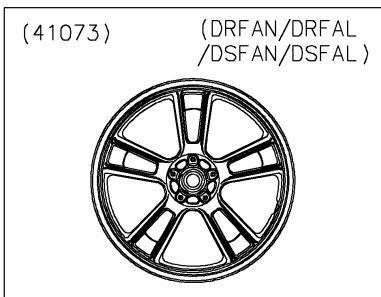

2025 Vulcan S PARTS DIAGRAM

Front Wheel

2025 Vulcan S PARTS LIST

Front Wheel

ITEM NAME	PART NUMBER	QUANTITY
AXLE,FR (Ref # 41068)	41068-0059	1
WHEEL-ASSY,FR,G.BLACK (Ref # 41073)	41073-0653-QT	1
SEAL-OIL,BJN30427 (Ref # 92049)	92049-0130	2
COLLAR,20X30X15.5 (Ref # 92152)	92152-0946	2
COLLAR,20.2X28X115 (Ref # 92152A)	92152-0958	1
BEARING-BALL,#6004UUC3 (Ref # 601)	601B6004UU	2