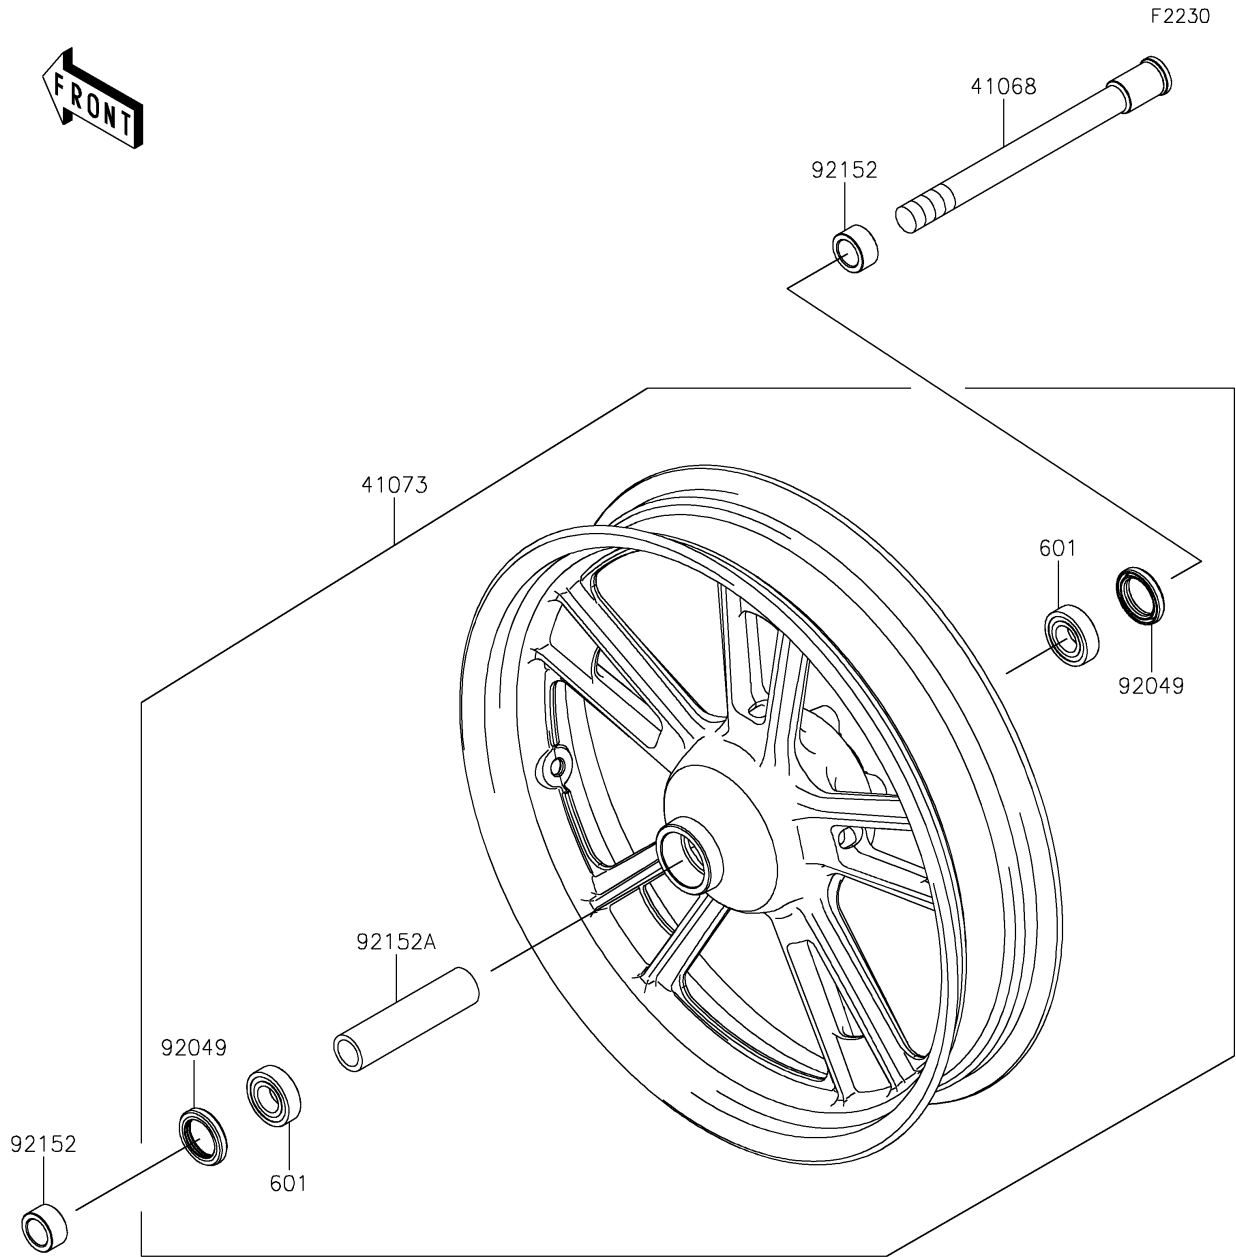

2025 Vulcan S PARTS DIAGRAM

Front Wheel

2025 Vulcan S PARTS LIST

Front Wheel

ITEM NAME	PART NUMBER	QUANTITY
AXLE,FR (Ref # 41068)	41068-0059	1
WHEEL-ASSY,FR,G.BLACK (Ref # 41073)	41073-0653-QT	1
SEAL-OIL,BJN30427 (Ref # 92049)	92049-0130	2
COLLAR,20X30X15.5 (Ref # 92152)	92152-0946	2
COLLAR,20.2X28X115 (Ref # 92152A)	92152-0958	1
BEARING-BALL,#6004UUC3 (Ref # 601)	601B6004UU	2