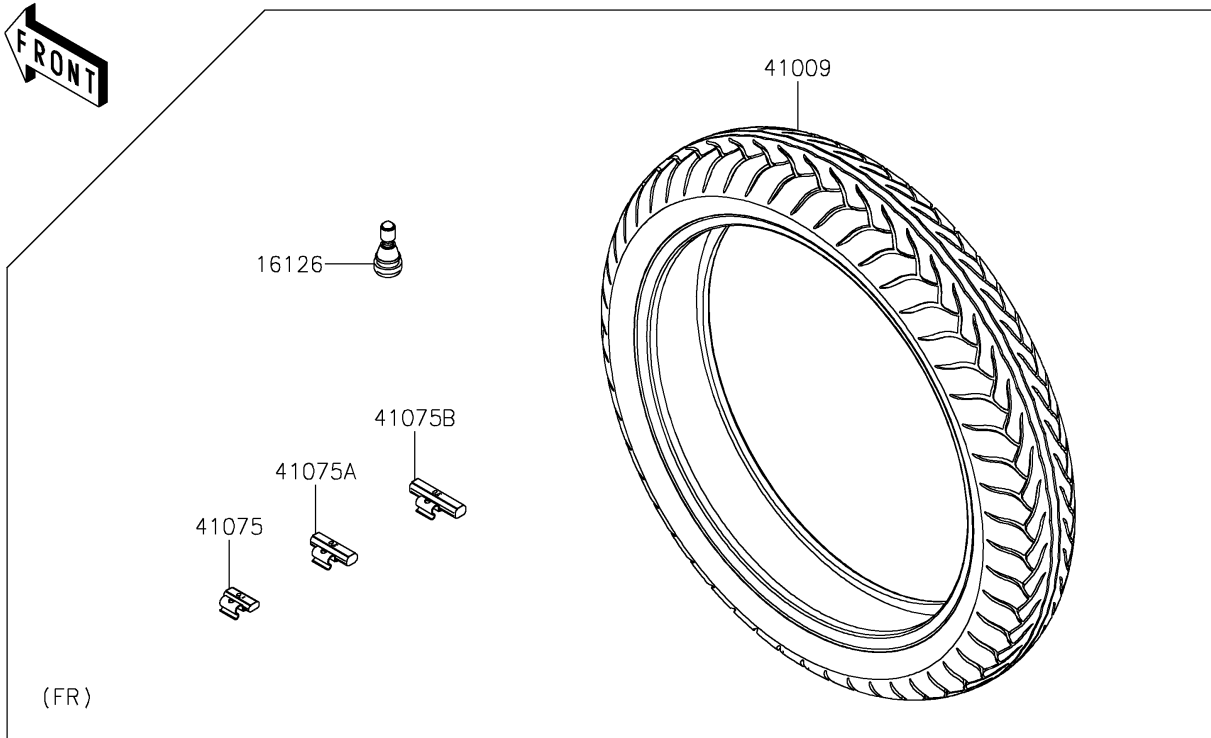

# 2024 Vulcan S PARTS DIAGRAM

Tires

F2210

## 2024 Vulcan S PARTS LIST

### Tires

ITEM NAME	PART NUMBER	QUANTITY
VALVE,TIRE (Ref # 16126)	16126-1140	2
TIRE,FR,120/70R18(59H),D220F (Ref # 41009)	41009-0659	1
TIRE,RR,160/60ZR17(69H),D220ST (Ref # 41009A)	41009-0693	1
BALANCER-WHEEL,10G,SILVER (Ref # 41075)	41075-0007	AR
BALANCER-WHEEL,20G,SILVER (Ref # 41075A)	41075-0008	AR
BALANCER-WHEEL,30G,SILVER (Ref # 41075B)	41075-0009	AR