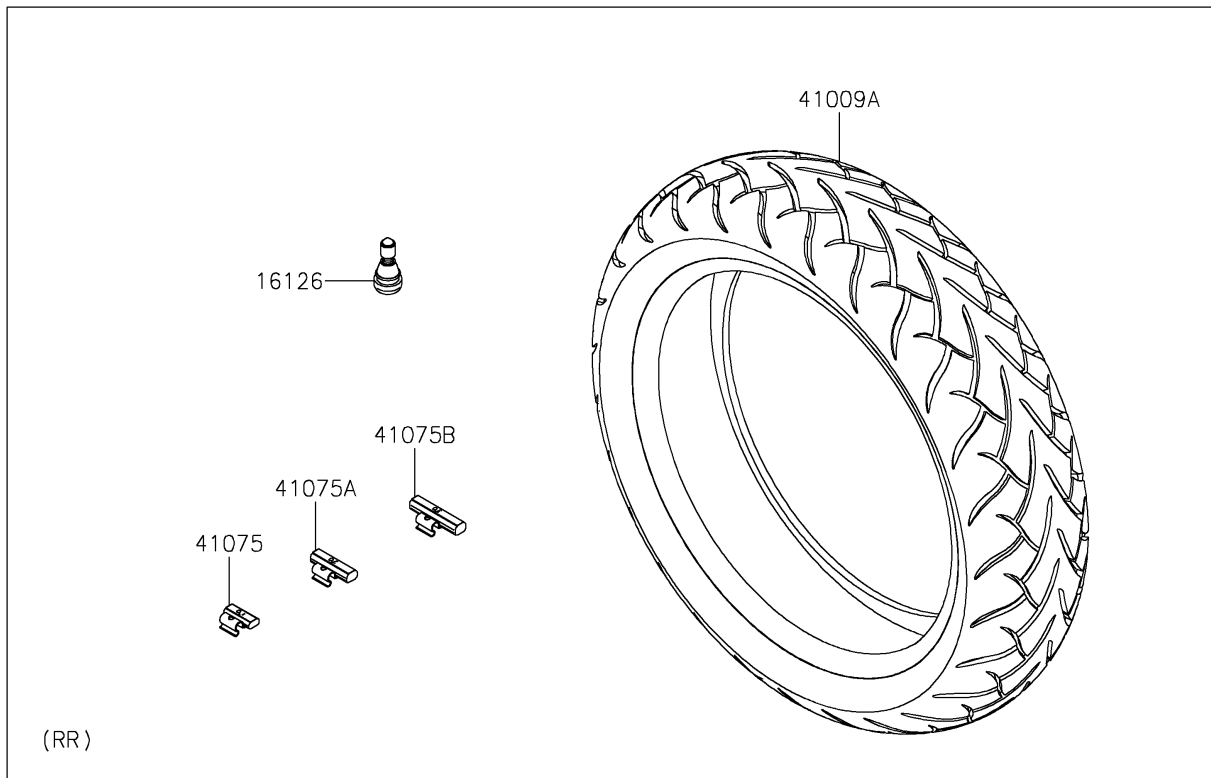

# 2024 Vulcan S PARTS DIAGRAM

Tires

F2210

## 2024 Vulcan S PARTS LIST

### Tires

ITEM NAME	PART NUMBER	QUANTITY
VALVE,TIRE (Ref # 16126)	16126-1140	2
TIRE,FR,120/70R18(59H),D220F (Ref # 41009)	41009-0659	1
TIRE,RR,160/60ZR17(69H),D220ST (Ref # 41009A)	41009-0693	1
BALANCER-WHEEL,10G,SILVER (Ref # 41075)	41075-0007	AR
BALANCER-WHEEL,20G,SILVER (Ref # 41075A)	41075-0008	AR
BALANCER-WHEEL,30G,SILVER (Ref # 41075B)	41075-0009	AR