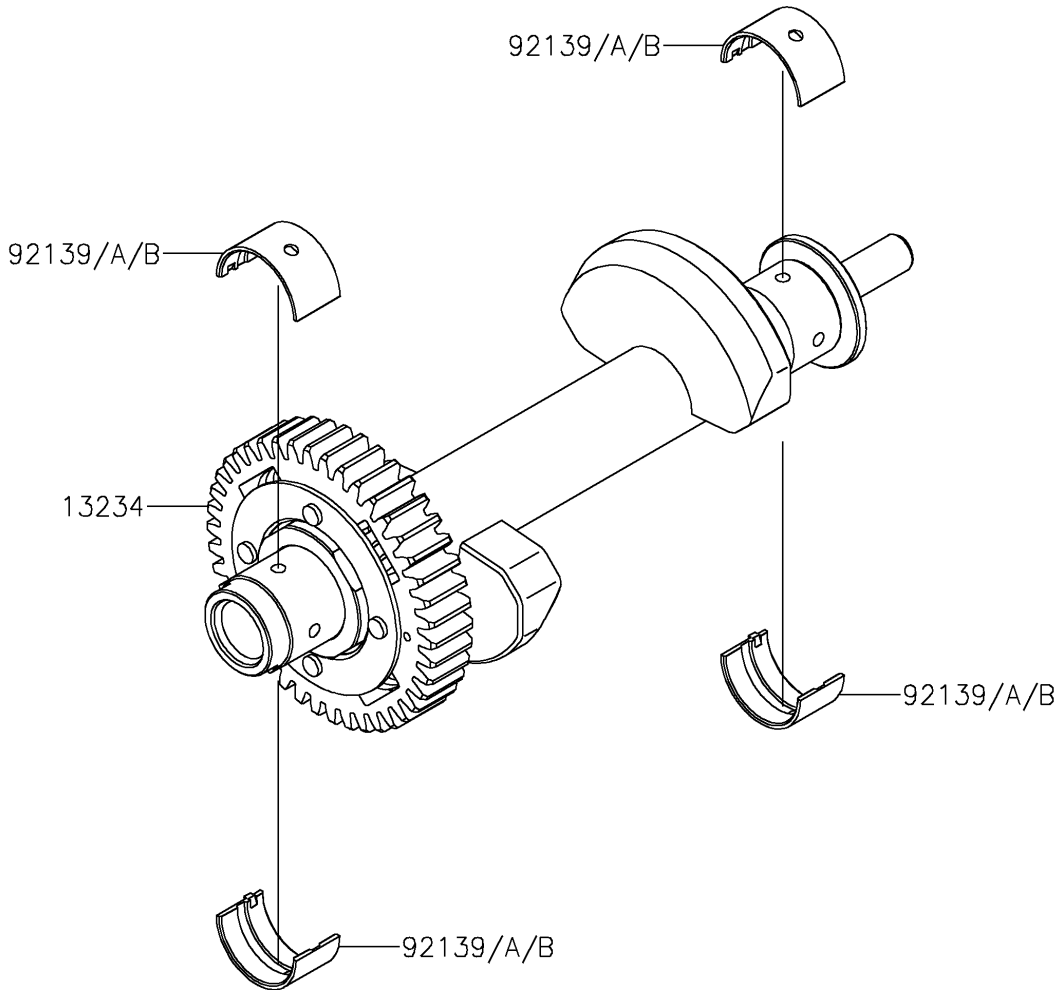

2025 Vulcan S PARTS DIAGRAM

Balancer

E1323

2025 Vulcan S PARTS LIST

Balancer

ITEM NAME	PART NUMBER	QUANTITY
SHAFT-COMP,BALANCER (Ref # 13234)	13234-0602	1
BUSHING,BALANCER,BLUE (Ref # 92139)	92139-0117	4
BUSHING,BALANCER,BLACK (Ref # 92139A)	92139-0118	AR
BUSHING,BALANCER,BROWN (Ref # 92139B)	92139-0119	AR