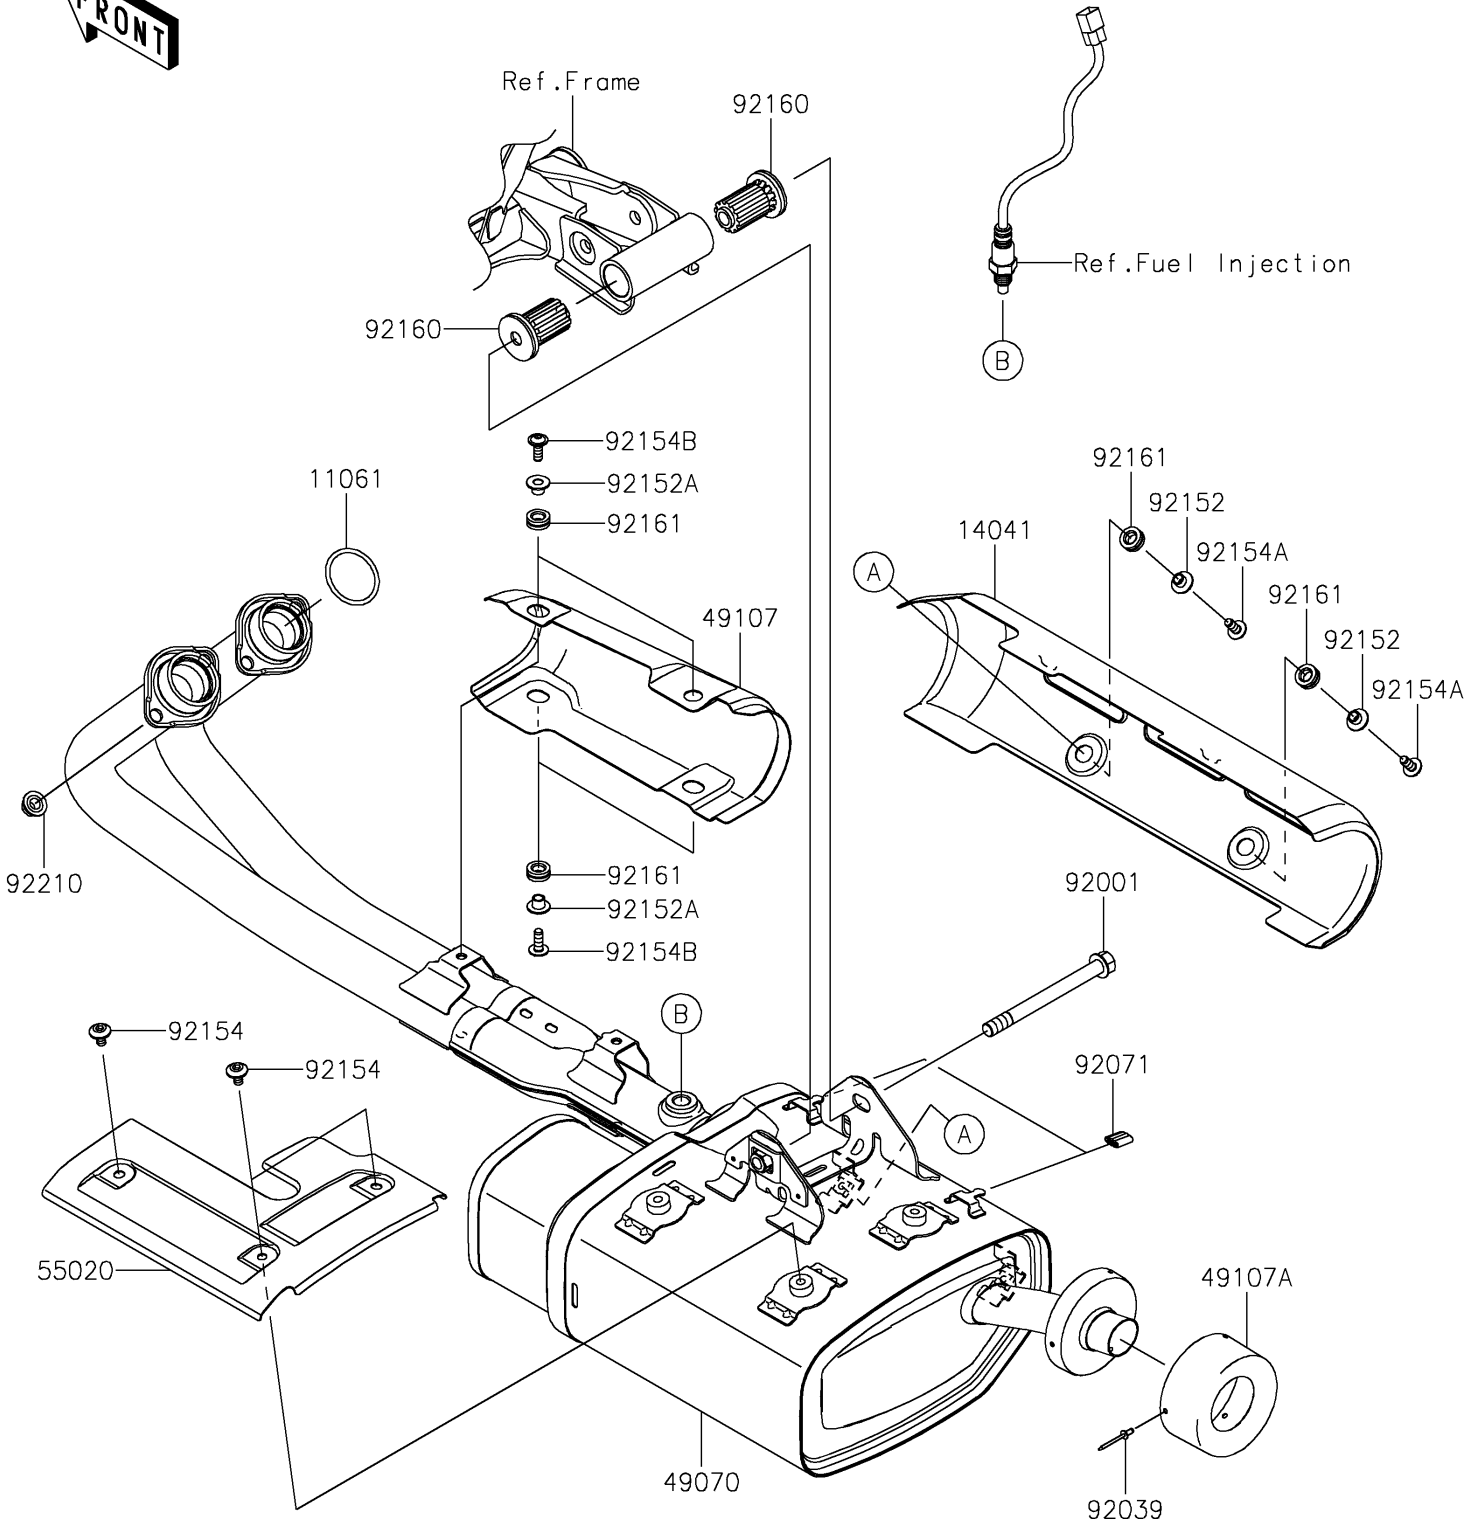

2024 Vulcan S PARTS DIAGRAM

Muffler(s)

E1140

2024 Vulcan S PARTS LIST

Muffler(s)

ITEM NAME	PART NUMBER	QUANTITY
GASKET,EXHAUST PIPE HOLDER (Ref # 11061)	11061-1373	2
COVER-COMP,MUFFLER (Ref # 14041)	14041-0581	1
MUFFLER-COMP (Ref # 49070)	49070-0858	1
COVER-EXHAUST PIPE,FR (Ref # 49107)	49107-0776	1
COVER-EXHAUST PIPE,END (Ref # 49107A)	49107-0777	1
GUARD,MUFFLER (Ref # 55020)	55020-1855	1
BOLT,FLANGED,10X110 (Ref # 92001)	92001-1602	1
RIVET (Ref # 92039)	92039-0088	3
GROMMET (Ref # 92071)	92071-1270	2
COLLAR,6.3X8.3X16 (Ref # 92152)	92152-1602	2
COLLAR (Ref # 92152A)	92152-1988	4
BOLT,SOCKET,6X10 (Ref # 92154)	92154-0774	3
BOLT,SOCKET,6X14 (Ref # 92154A)	92154-0856	2
BOLT,SOCKET,6X16 (Ref # 92154B)	92154-1678	4
DAMPER (Ref # 92160)	92160-1423	2
DAMPER (Ref # 92161)	92161-1475	6
NUT,8MM (Ref # 92210)	92210-1114	4