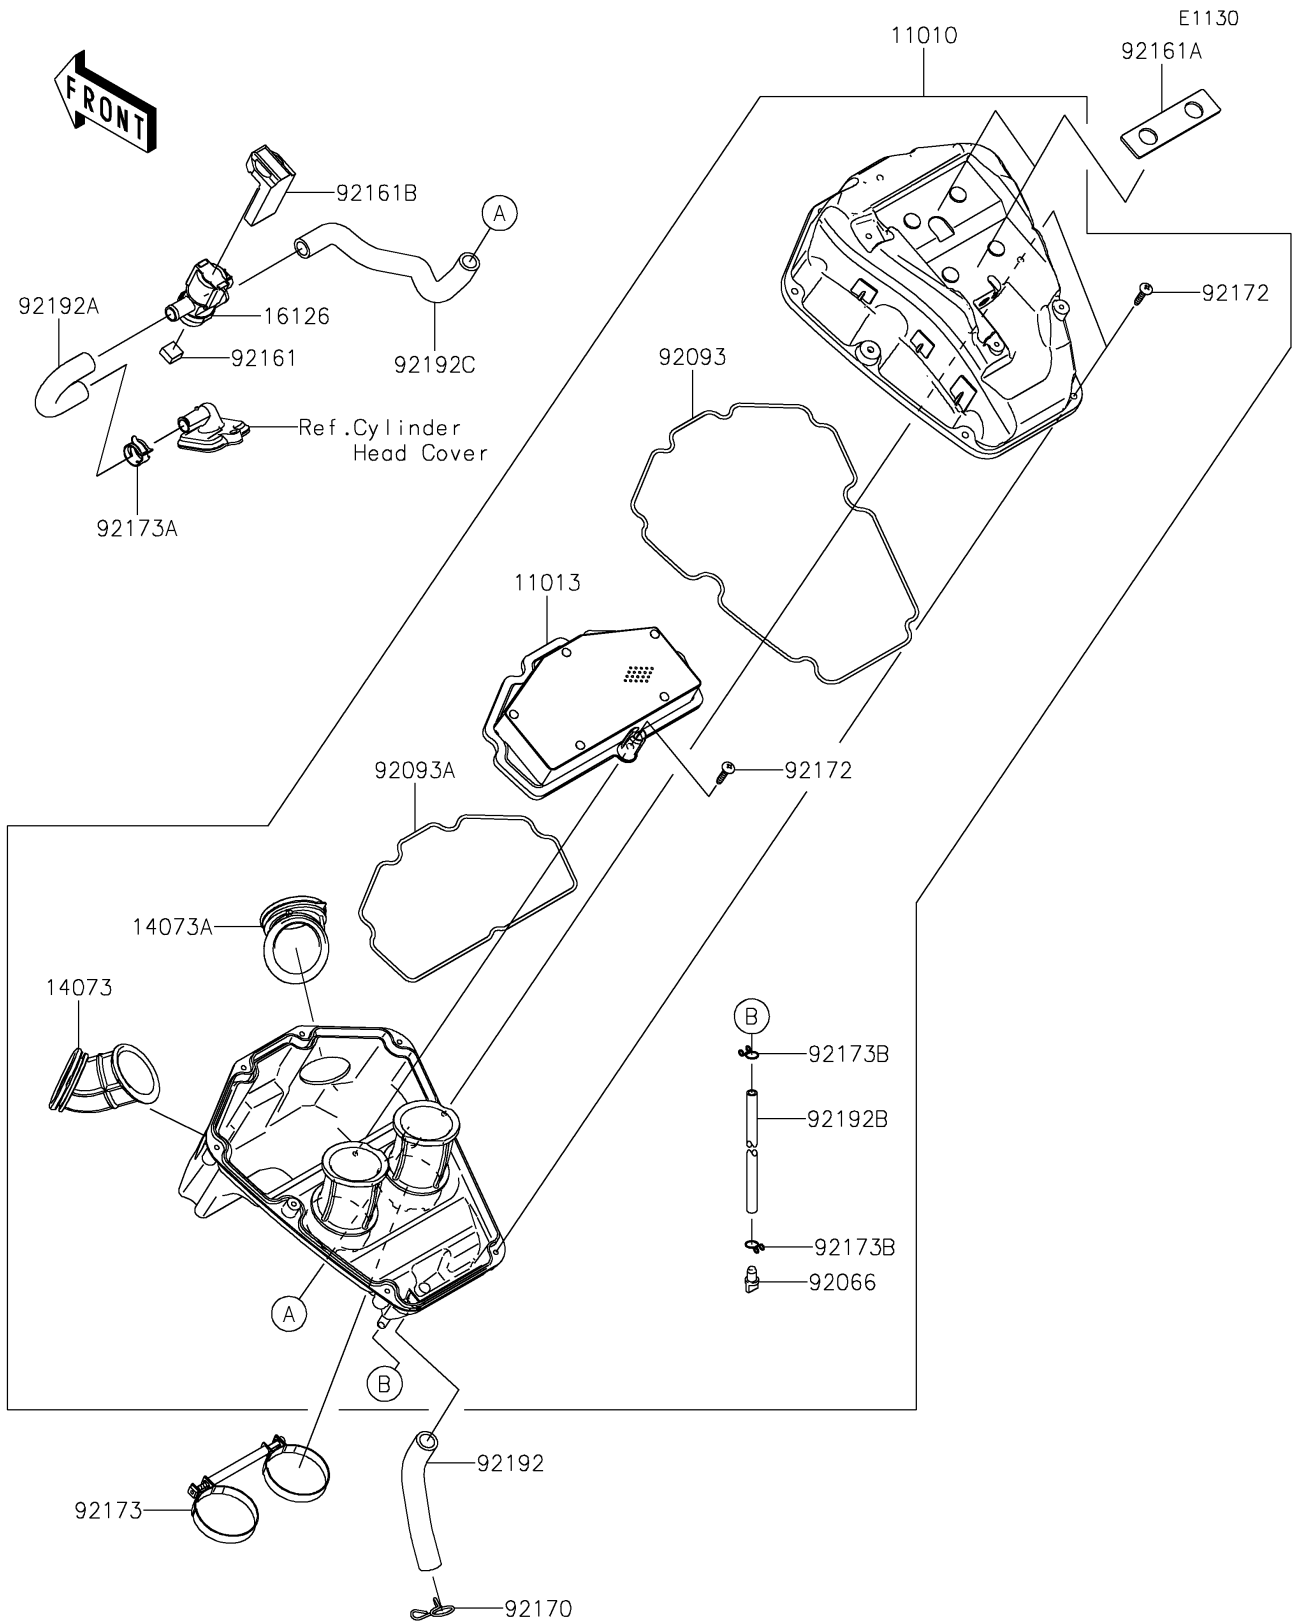

# 2024 Vulcan S PARTS DIAGRAM

Air Cleaner

## 2024 Vulcan S PARTS LIST

### Air Cleaner

ITEM NAME	PART NUMBER	QUANTITY
FILTER-ASSY-AIR (Ref # 11010)	11010-0873	1
ELEMENT-AIR FILTER (Ref # 11013)	11013-0745	1
DUCT,INTAKE,LH (Ref # 14073)	14073-0799	1
DUCT,INTAKE,RH (Ref # 14073A)	14073-0800	1
VALVE,AIR SWITCHING (Ref # 16126)	16126-0743	1
PLUG,DRAIN (Ref # 92066)	92066-0782	1
SEAL (Ref # 92093)	92093-0610	1
SEAL,ELEMENT (Ref # 92093A)	92093-0611	1
DAMPER (Ref # 92161)	92161-1374	1
DAMPER (Ref # 92161A)	92161-1428	2
DAMPER (Ref # 92161B)	92161-1933	1
CLAMP (Ref # 92170)	92170-1017	1
SCREW,5X25 (Ref # 92172)	92172-0891	9
CLAMP (Ref # 92173)	92173-1698	1
CLAMP (Ref # 92173A)	92173-2344	1
CLAMP,10MM (Ref # 92173B)	92173-2400	2
TUBE,BREATHER (Ref # 92192)	92192-0958	1
TUBE,ASV-HEAD (Ref # 92192A)	92192-0960	1
TUBE,DRAIN,L=245 (Ref # 92192B)	92192-1380	1
TUBE,ASV-A/C (Ref # 92192C)	92192-1381	1