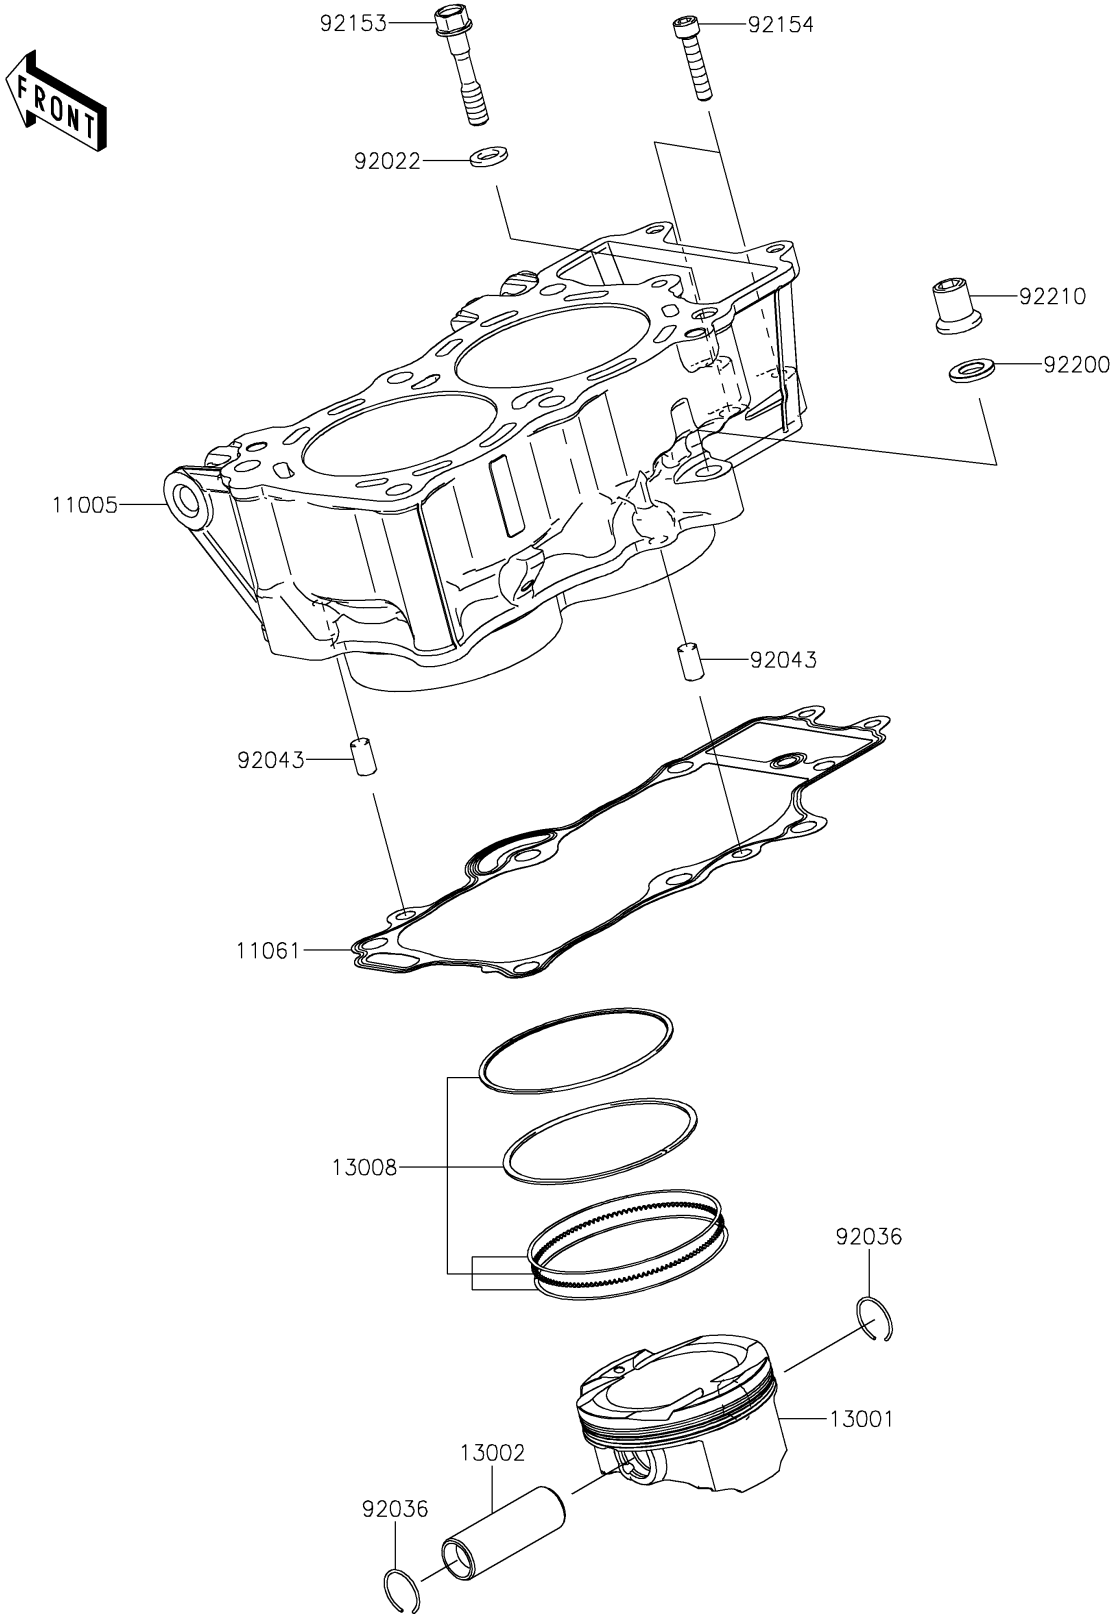

# 2024 Vulcan S PARTS DIAGRAM

Cylinder/Piston(s)

E1120

## 2024 Vulcan S PARTS LIST

Cylinder/Piston(s)

ITEM NAME	PART NUMBER	QUANTITY
CYLINDER-ENGINE (Ref # 11005)	11005-0580	1
GASKET,CYLINDER BASE (Ref # 11061)	11061-0171	1
PISTON-ENGINE (Ref # 13001)	13001-0760	2
PIN-PISTON (Ref # 13002)	13002-0007	2
RING-SET-PISTON (Ref # 13008)	13008-1196	2
WASHER,9X15.5X2 (Ref # 92022)	92022-1401	1
RING-SNAP,PISTON PIN (Ref # 92036)	92036-008	4
PIN,8X14 (Ref # 92043)	92043-1567	2
BOLT,8X43 (Ref # 92153)	92153-1011	1
BOLT,SOCKET,6X30 (Ref # 92154)	92154-0116	2
WASHER,10.5X19X2.3 (Ref # 92200)	92200-0363	1
NUT (Ref # 92210)	92210-0223	1