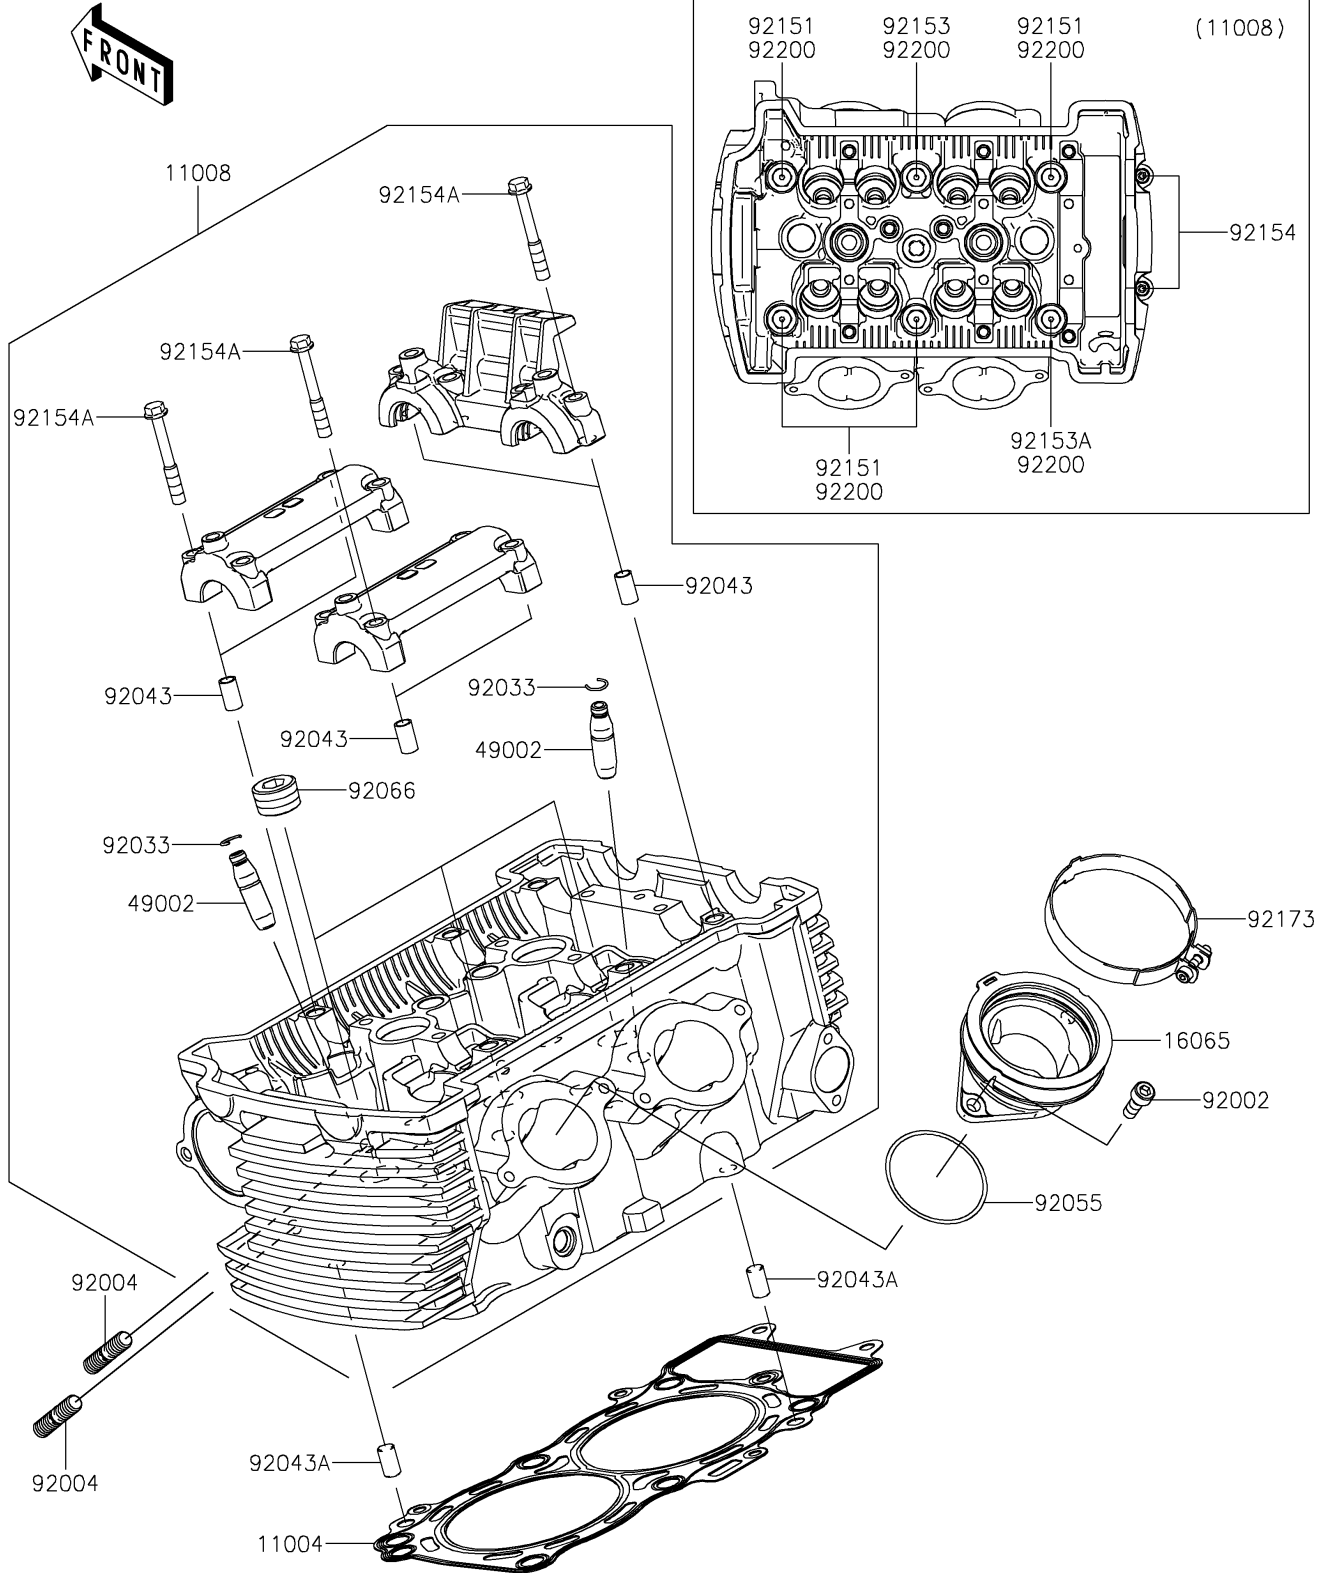

2024 Vulcan S PARTS DIAGRAM

Cylinder Head

E1111

2024 Vulcan S PARTS LIST

Cylinder Head

ITEM NAME	PART NUMBER	QUANTITY
GASKET-HEAD (Ref # 11004)	11004-0064	1
HEAD-COMP-CYLINDER (Ref # 11008)	11008-0992	1
HOLDER-CARBURETOR (Ref # 16065)	16065-0128	2
GUIDE-VALVE (Ref # 49002)	49002-1116	8
BOLT,6X16 (Ref # 92002)	92002-1143	4
STUD,8X22 (Ref # 92004)	92004-0025	4
RING-SNAP (Ref # 92033)	92033-1247	8
PIN,6.2X8X14 (Ref # 92043)	92043-1263	6
PIN,8X14 (Ref # 92043A)	92043-1567	2
RING-O,47X1.9 (Ref # 92055)	92055-1600	2
PLUG,PT1/2X12.5 (Ref # 92066)	92066-0002	3
BOLT,10X158 (Ref # 92151)	92151-1152	4
BOLT,FLANGED-SMALL,10X176 (Ref # 92153)	92153-0972	1
BOLT,FLANGED-SMALL,10X80 (Ref # 92153A)	92153-1321	1
BOLT,SOCKET,6X30 (Ref # 92154)	92154-0116	2
BOLT,FLANGED,6X45 (Ref # 92154A)	92154-3737	12
CLAMP (Ref # 92173)	92173-0239	2
WASHER,10.5X19X2.3 (Ref # 92200)	92200-0363	6