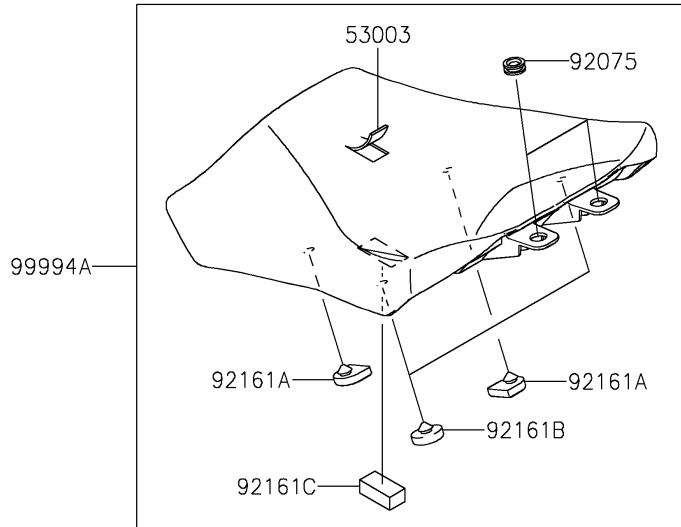

2025 Ninja 1100SX PARTS DIAGRAM

Accessory(Seat)

F2910E

2025 Ninja 1100SX PARTS LIST

Accessory(Seat)

ITEM NAME	PART NUMBER	QUANTITY
LEATHER,FR SEAT,BLACK (Ref # 53003)	53003-0524-MA	1
LEATHER,RR SEAT,BLACK (Ref # 53003A)	53003-0525-MA	1
LEATHER,BLACK (Ref # 53003B)	53003-0586-MA	1
DAMPER (Ref # 92075)	92075-1634	2
DAMPER,SEAT (Ref # 92161)	92161-0930	4
DAMPER,FR SEAT,FR (Ref # 92161A)	92161-0954	2
DAMPER,FR SEAT,RR (Ref # 92161B)	92161-0955	2
DAMPER,20X40X15 (Ref # 92161C)	92161-1608	1
KIT-ACCESSORY,LOW SEAT (Ref # 99994)	99994-1576	1
HIGH SEAT(FRONT) (Ref # 99994A)	99994-2060	1
HIGH SEAT(REAR) (Ref # 99994B)	99994-2061	1