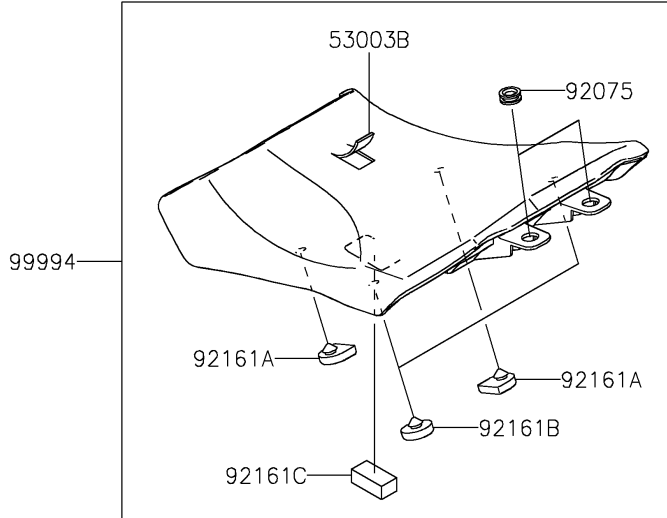

2025 Ninja 1100SX PARTS DIAGRAM

Accessory(Seat)

F2910E

2025 Ninja 1100SX PARTS LIST

Accessory(Seat)

ITEM NAME	PART NUMBER	QUANTITY
LEATHER,FR SEAT,BLACK (Ref # 53003)	53003-0524-MA	1
LEATHER,RR SEAT,BLACK (Ref # 53003A)	53003-0525-MA	1
LEATHER,BLACK (Ref # 53003B)	53003-0586-MA	1
DAMPER (Ref # 92075)	92075-1634	2
DAMPER,SEAT (Ref # 92161)	92161-0930	4
DAMPER,FR SEAT,FR (Ref # 92161A)	92161-0954	2
DAMPER,FR SEAT,RR (Ref # 92161B)	92161-0955	2
DAMPER,20X40X15 (Ref # 92161C)	92161-1608	1
KIT-ACCESSORY,LOW SEAT (Ref # 99994)	99994-1576	1
HIGH SEAT(FRONT) (Ref # 99994A)	99994-2060	1
HIGH SEAT(REAR) (Ref # 99994B)	99994-2061	1