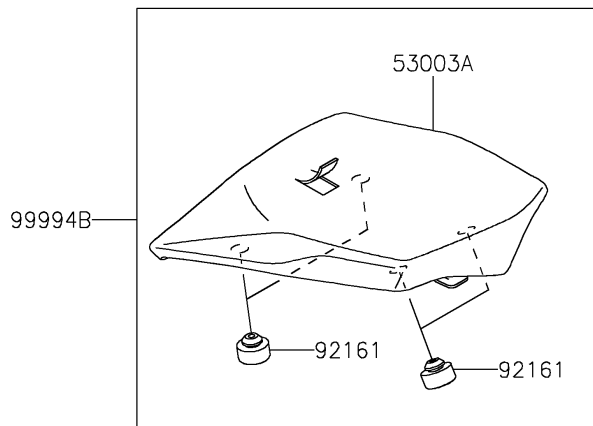

2025 Ninja 1100SX PARTS DIAGRAM

Accessory(Seat)

F2910E

2025 Ninja 1100SX PARTS LIST

Accessory(Seat)

ITEM NAME	PART NUMBER	QUANTITY
LEATHER,FR SEAT,BLACK (Ref # 53003)	53003-0524-MA	1
LEATHER,RR SEAT,BLACK (Ref # 53003A)	53003-0525-MA	1
LEATHER,BLACK (Ref # 53003B)	53003-0586-MA	1
DAMPER (Ref # 92075)	92075-1634	2
DAMPER,SEAT (Ref # 92161)	92161-0930	4
DAMPER,FR SEAT,FR (Ref # 92161A)	92161-0954	2
DAMPER,FR SEAT,RR (Ref # 92161B)	92161-0955	2
DAMPER,20X40X15 (Ref # 92161C)	92161-1608	1
KIT-ACCESSORY,LOW SEAT (Ref # 99994)	99994-1576	1
HIGH SEAT(FRONT) (Ref # 99994A)	99994-2060	1
HIGH SEAT(REAR) (Ref # 99994B)	99994-2061	1