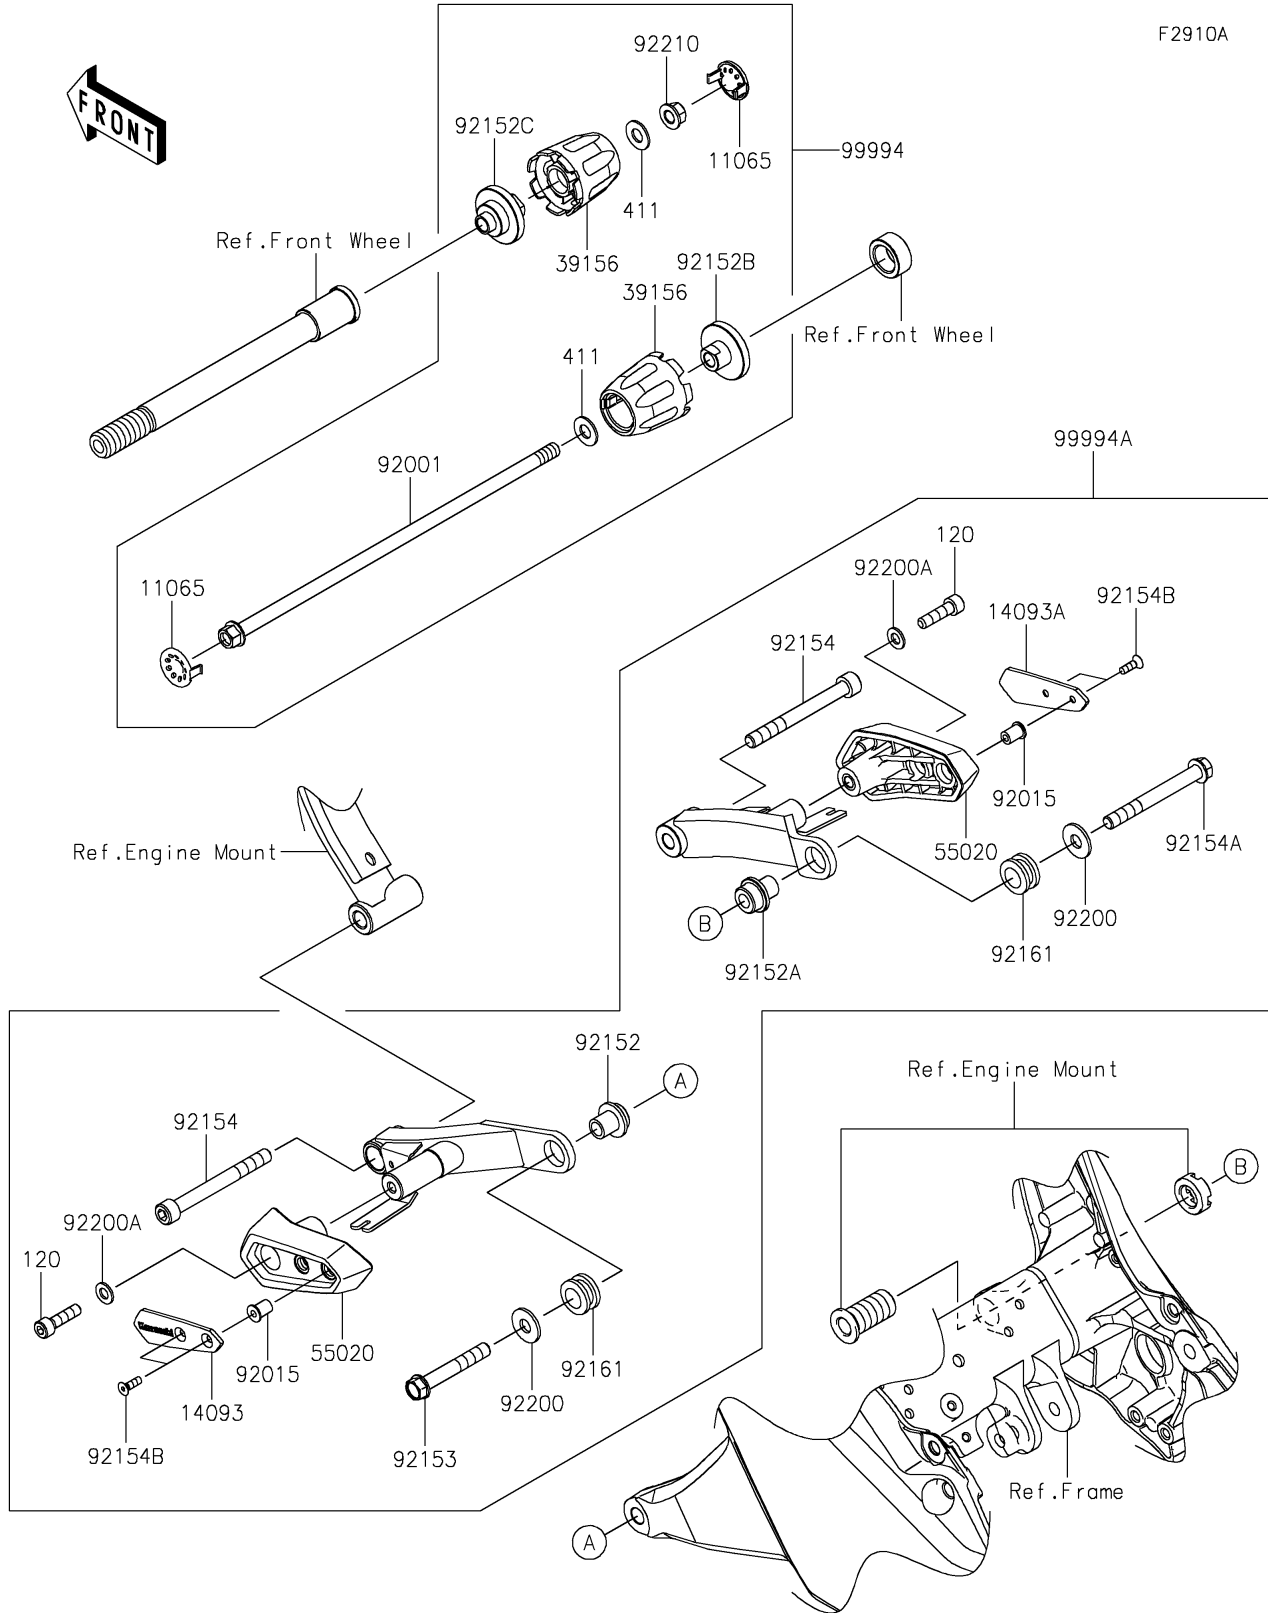

2025 Ninja 1100SX PARTS DIAGRAM

Accessory(Slider)

2025 Ninja 1100SX PARTS LIST

Accessory(Slider)

ITEM NAME	PART NUMBER	QUANTITY
CAP,B.SILVER (Ref # 11065)	11065-1313-54N	2
COVER,SLIDER,LH (Ref # 14093)	14093-0350	1
COVER,SLIDER,RH (Ref # 14093A)	14093-0351	1
PAD,AXLE SLIDER (Ref # 39156)	39156-2212	2
GUARD (Ref # 55020)	55020-1997	2
BOLT,FLANGED,10X320,BLACK (Ref # 92001)	92001-1624	1
NUT,WELL,5MM (Ref # 92015)	92015-1757	4
COLLAR,RR,LH (Ref # 92152)	92152-1519	1
COLLAR,RR,RH (Ref # 92152A)	92152-1520	1
COLLAR,LH,L=25.5 (Ref # 92152B)	92152-2305	1
COLLAR,RH,L=34.1 (Ref # 92152C)	92152-2307	1
BOLT,FLANGED,10X65 (Ref # 92153)	92153-1931	1
BOLT,SOCKET,10X95 (Ref # 92154)	92154-0447	2
BOLT,FLANGED,10X90 (Ref # 92154A)	92154-0448	1
BOLT,SOCKET,5X16 (Ref # 92154B)	92154-1014	4
DAMPER,15.5X26X14.5 (Ref # 92161)	92161-1361	2
WASHER,10.5X26X2.3 (Ref # 92200)	92200-0088	2
WASHER,8.4X16X1.6 (Ref # 92200A)	92200-0807	2
NUT,LOCK,FLANGED,10MM (Ref # 92210)	92210-1139	1
KIT,FRONT AXLE SLIDER (Ref # 99994)	99994-1276	1
FRAME SLIDER (Ref # 99994A)	99994-1411	1
BOLT-SOCKET,8X30 (Ref # 120)	120CA0830	2
WASHER-PLAIN,10MM (Ref # 411)	411AA1000	2