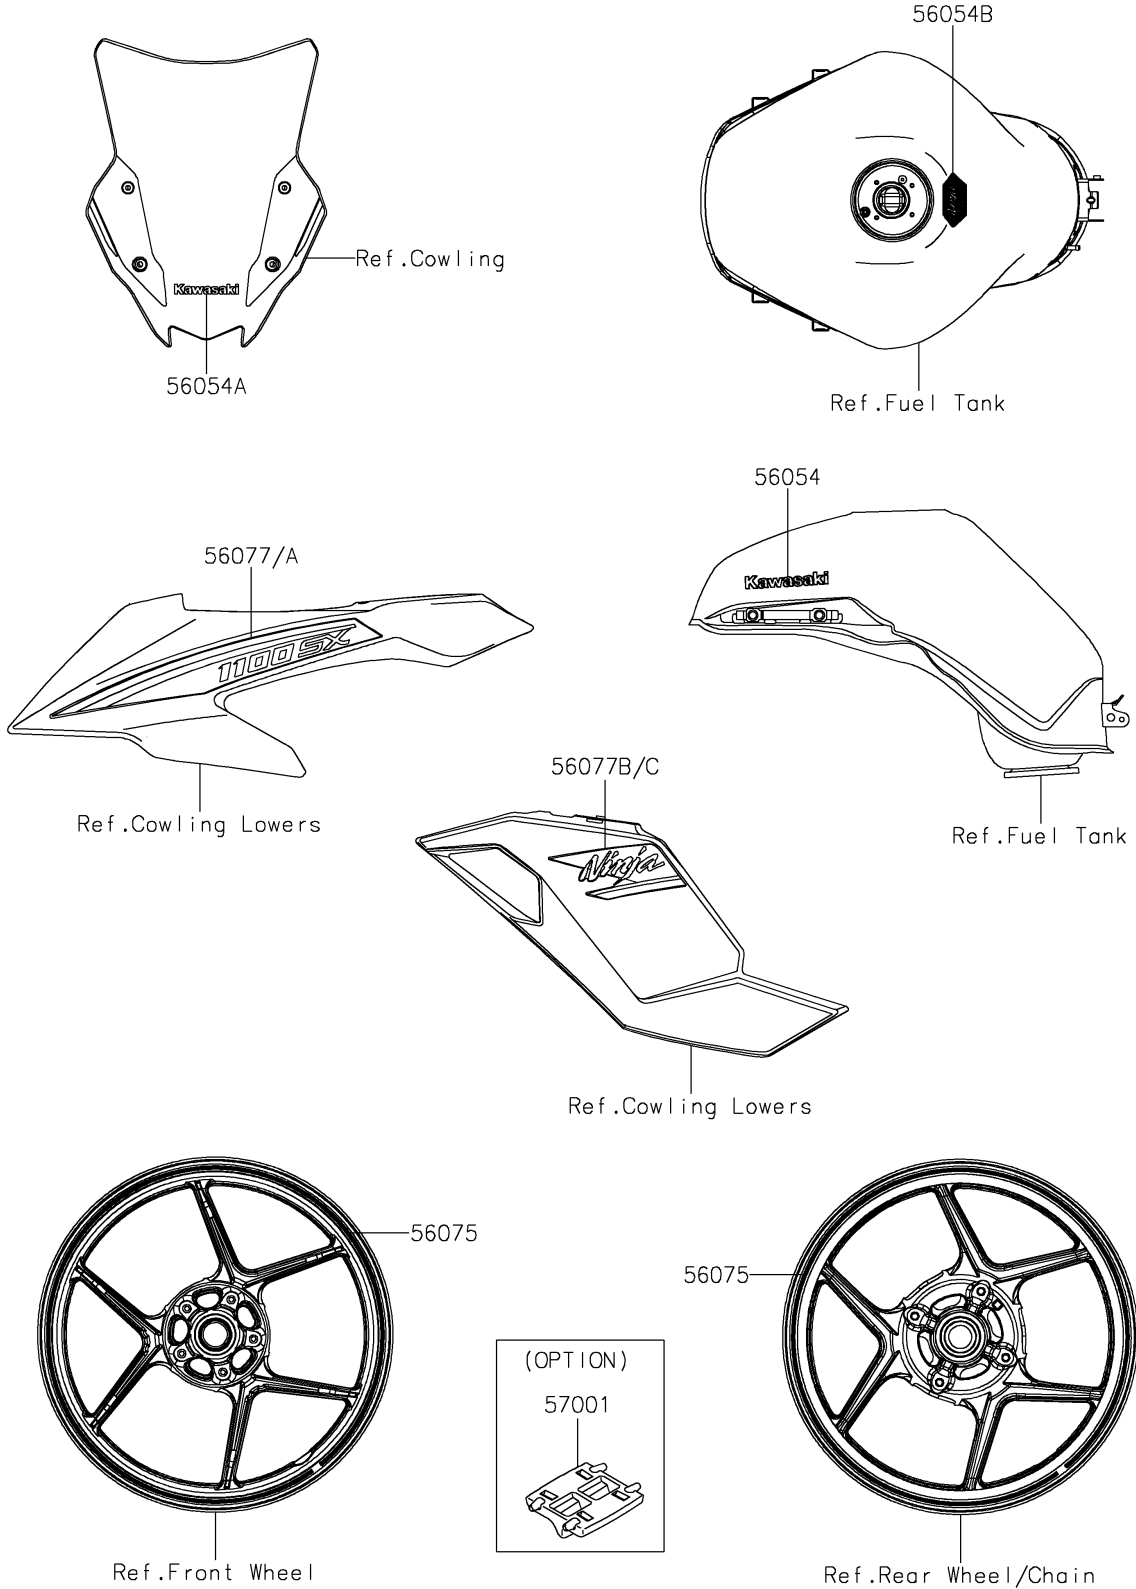

2025 Ninja 1100SX PARTS DIAGRAM

Decals

F2861

2025 Ninja 1100SX PARTS LIST

Decals

ITEM NAME	PART NUMBER	QUANTITY
MARK,KAWASAKI (Ref # 56054)	56054-1358	2
MARK,WINDSHIELD,KAWASAKI (Ref # 56054A)	56054-2185	1
MARK,FUEL TANK,NINJA 1100SX (Ref # 56054B)	56054-4209	1
PATTERN,WHEEL,GREEN,4X1353 (Ref # 56075)	56075-4010	4
PATTERN,SIDE COWL.,LH,UPP (Ref # 56077)	56077-1684	1
PATTERN,SIDE COWL.,RH,UPP (Ref # 56077A)	56077-1685	1
PATTERN,SIDE COWL.,LH (Ref # 56077B)	56077-1686	1
PATTERN,SIDE COWL.,RH (Ref # 56077C)	56077-1687	1
RIM STRIPE APPLICATOR (Ref # 57001)	57001-1752	AR