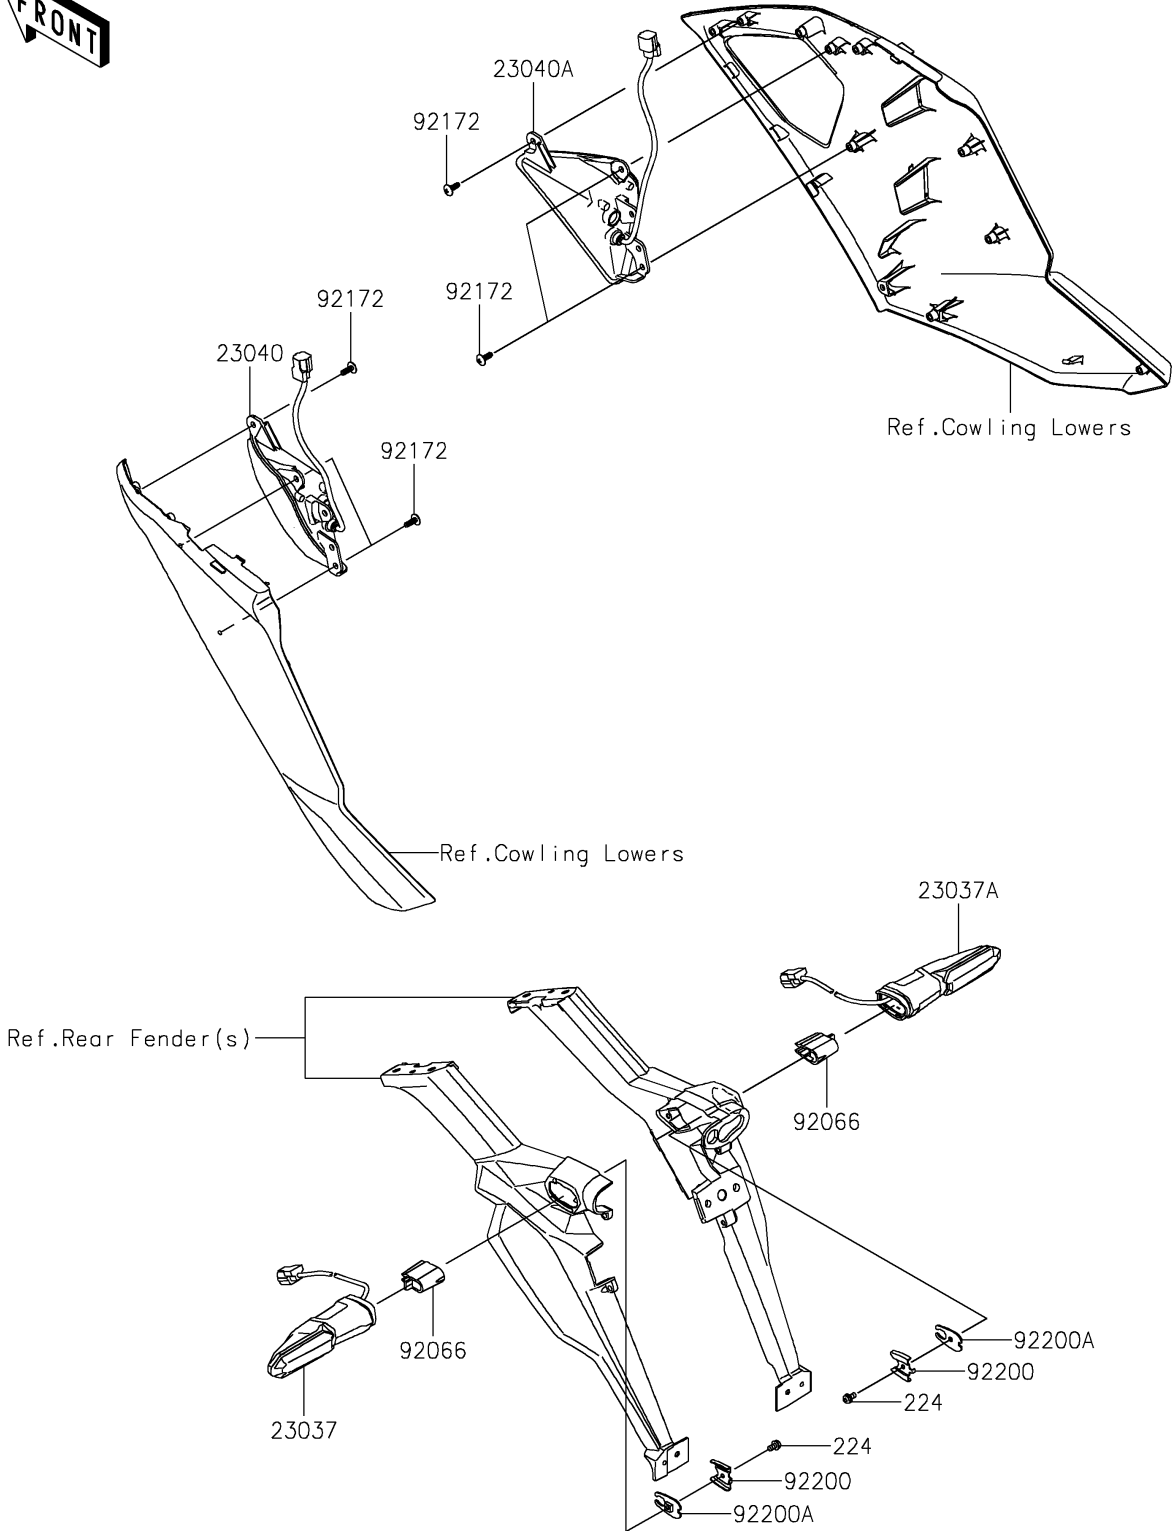

2025 Ninja 1100SX PARTS DIAGRAM

Turn Signals

F2730

2025 Ninja 1100SX PARTS LIST

Turn Signals

| ITEM NAME | PART NUMBER | QUANTITY |
|---|-------------|----------|
| LAMP-ASSY-SIGNAL,LED,RR,LH (Ref # 23037) | 23037-0555 | 1 |
| LAMP-ASSY-SIGNAL,LED,RR,RH (Ref # 23037A) | 23037-0556 | 1 |
| LAMP-SIGNAL,LED,FR,LH (Ref # 23040) | 23040-0157 | 1 |
| LAMP-SIGNAL,LED,FR,RH (Ref # 23040A) | 23040-0158 | 1 |
| PLUG,SIGNAL LAMP (Ref # 92066) | 92066-0919 | 2 |
| SCREW,TAPPING,5X14 (Ref # 92172) | 92172-0265 | 6 |
| WASHER (Ref # 92200) | 92200-0855 | 2 |
| WASHER (Ref # 92200A) | 92200-2268 | 2 |
| SCREW-PAN-WP-CROS,4X8 (Ref # 224) | 224AB0408 | 2 |