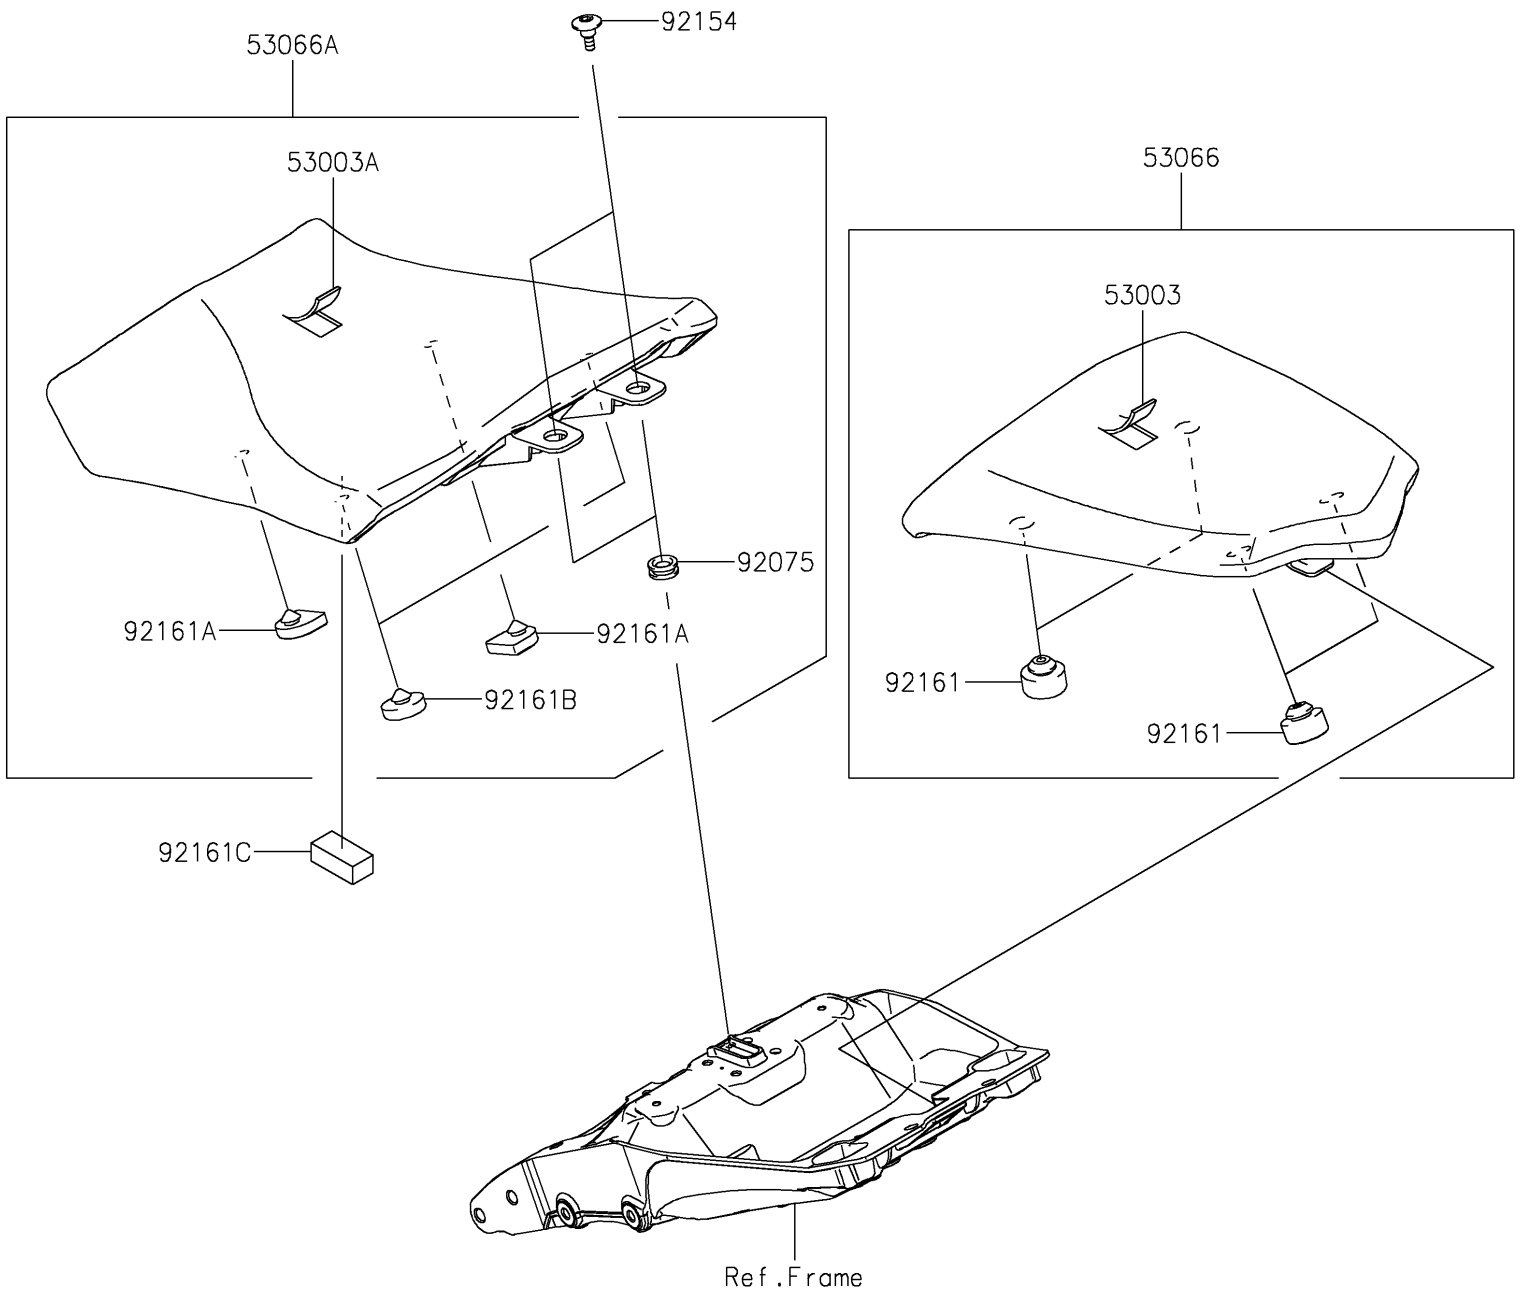

2025 Ninja 1100SX PARTS DIAGRAM

Seat

F2510

2025 Ninja 1100SX PARTS LIST

Seat

ITEM NAME	PART NUMBER	QUANTITY
LEATHER,RR SEAT,BLACK (Ref # 53003)	53003-0587-MA	1
LEATHER,FR SEAT,BLACK (Ref # 53003A)	53003-0588-MA	1
SEAT-ASSY,RR,BLACK (Ref # 53066)	53066-0774-MA	1
SEAT-ASSY,FR,BLACK (Ref # 53066A)	53066-0775-MA	1
DAMPER (Ref # 92075)	92075-1634	2
BOLT (Ref # 92154)	92154-2328	2
DAMPER,SEAT (Ref # 92161)	92161-0930	4
DAMPER,FR SEAT,FR (Ref # 92161A)	92161-0954	2
DAMPER,FR SEAT,RR (Ref # 92161B)	92161-0955	2
DAMPER,20X40X15 (Ref # 92161C)	92161-1608	1