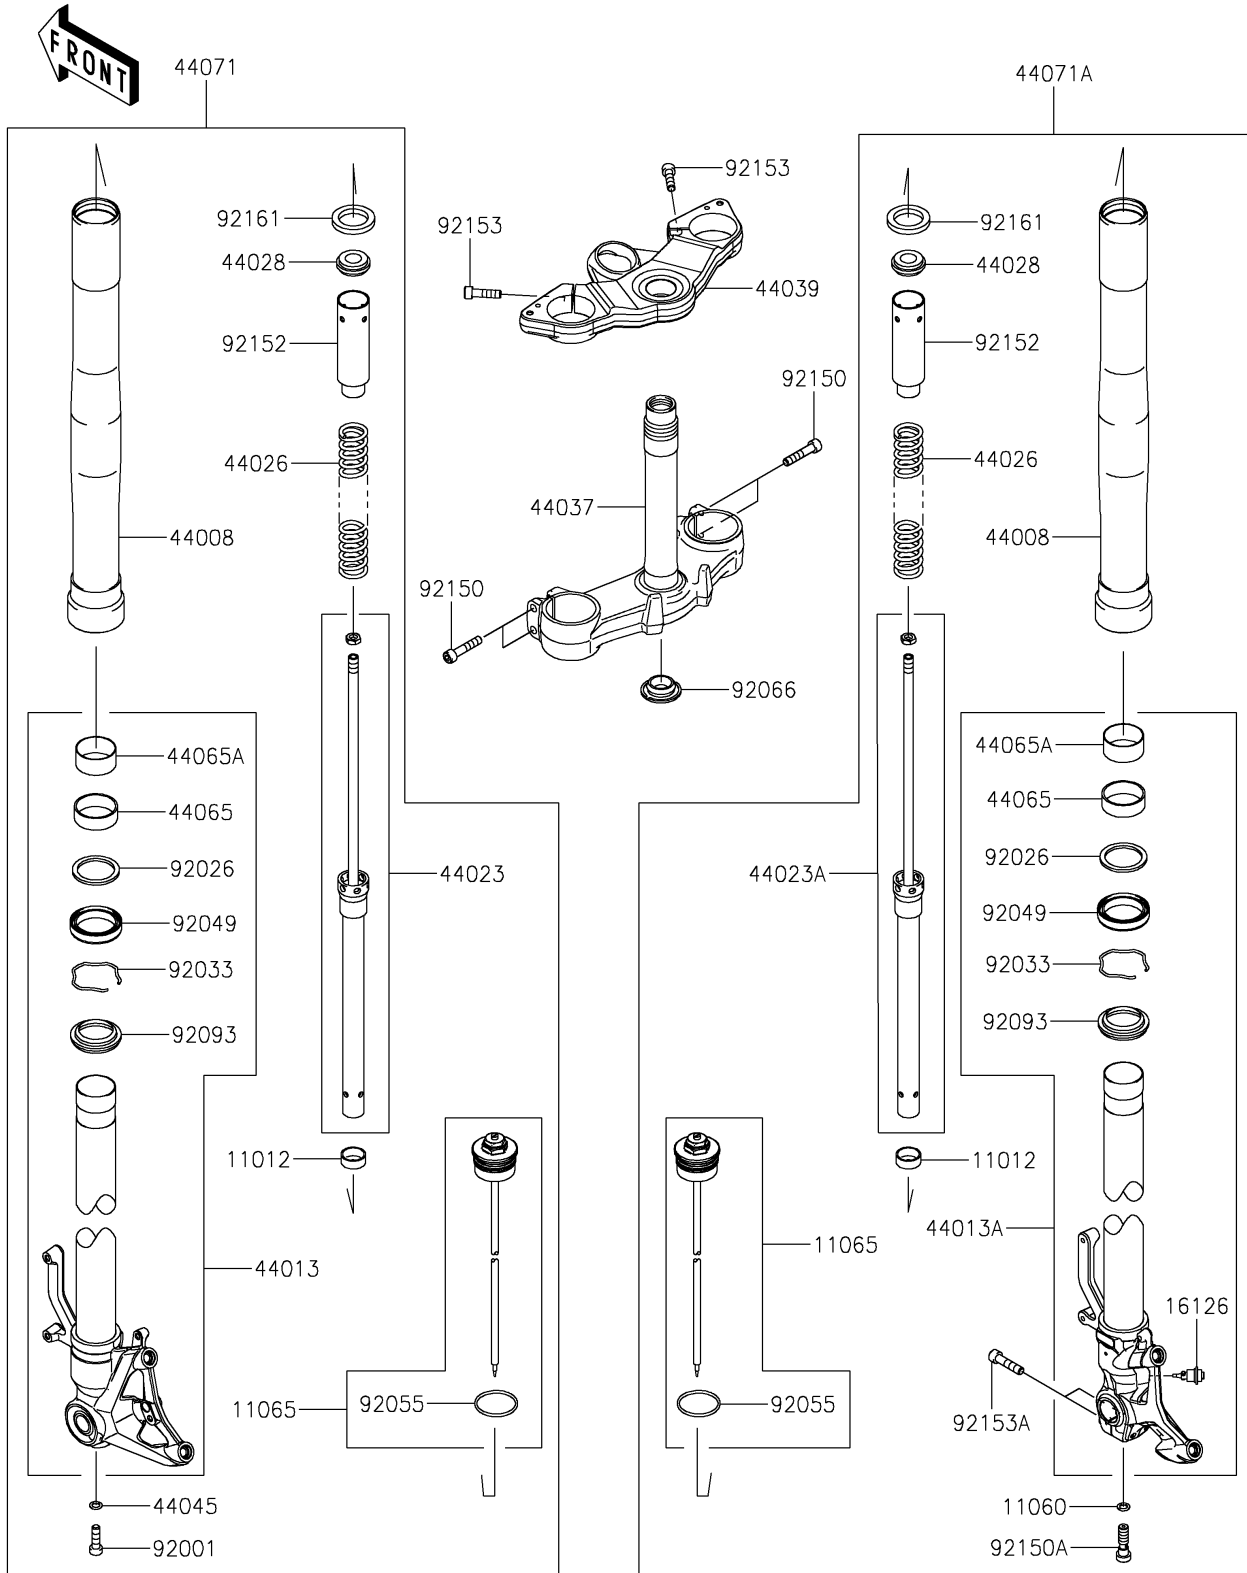

2025 Ninja 1100SX PARTS DIAGRAM

Front Fork

F2340

2025 Ninja 1100SX PARTS LIST

Front Fork

| ITEM NAME | PART NUMBER | QUANTITY |
|---|----------------|----------|
| CAP (Ref # 11012) | 11012-1761 | 2 |
| GASKET,FORK CYLINDER BOLT (Ref # 11060) | 11060-1180 | 1 |
| CAP,FORK BOLT COMP (Ref # 11065) | 11065-1500 | 2 |
| VALVE,FORK (Ref # 16126) | 16126-0031 | 1 |
| PIPE-FORK OUTER,GRAY (Ref # 44008) | 44008-0053-11G | 2 |
| PIPE-FORK INNER,LH (Ref # 44013) | 44013-0345 | 1 |
| PIPE-FORK INNER,RH (Ref # 44013A) | 44013-0434 | 1 |
| CYLINDER-SET-FORK,LH (Ref # 44023) | 44023-0142 | 1 |
| CYLINDER-SET-FORK,RH (Ref # 44023A) | 44023-0166 | 1 |
| SPRING-FRONT FORK (Ref # 44026) | 44026-0153 | 2 |
| GUIDE-FORK SPRING (Ref # 44028) | 44028-1083 | 2 |
| HOLDER-FORK UNDER (Ref # 44037) | 44037-0220 | 1 |
| HOLDER-FORK UPPER,F.S.BLACK (Ref # 44039) | 44039-0105-18R | 1 |
| GASKET,FORK CYLINDER BOLT (Ref # 44045) | 44045-051 | 1 |
| BUSHING-FRONT FORK,GUIDE (Ref # 44065) | 44065-0030 | 2 |
| BUSHING-FRONT FORK (Ref # 44065A) | 44065-0036 | 2 |
| DAMPER-ASSY,FORK,LH (Ref # 44071) | 44071-1685 | 1 |
| DAMPER-ASSY,FORK,RH (Ref # 44071A) | 44071-1686 | 1 |
| BOLT,FORK CYLINDER (Ref # 92001) | 92001-1464 | 1 |
| SPACER,FORK OUTER (Ref # 92026) | 92026-1276 | 2 |
| RING-SNAP (Ref # 92033) | 92033-1222 | 2 |
| SEAL-OIL (Ref # 92049) | 92049-0125 | 2 |
| RING-O (Ref # 92055) | 92055-0131 | 2 |
| PLUG (Ref # 92066) | 92066-0032 | 1 |
| SEAL,DUST (Ref # 92093) | 92093-0035 | 2 |
| BOLT,SOCKET (Ref # 92150) | 92150-1512 | 4 |
| BOLT,FORK CYLINDER (Ref # 92150A) | 92150-1514 | 1 |
| COLLAR (Ref # 92152) | 92152-0263 | 2 |
| BOLT,SOCKET,8X30 (Ref # 92153) | 92153-0500 | 2 |

2025 Ninja 1100SX PARTS LIST

Front Fork

| ITEM NAME | PART NUMBER | QUANTITY |
|----------------------------|-------------|----------|
| BOLT,SOCKET (Ref # 92153A) | 92153-0537 | 2 |
| DAMPER (Ref # 92161) | 92161-0418 | 2 |