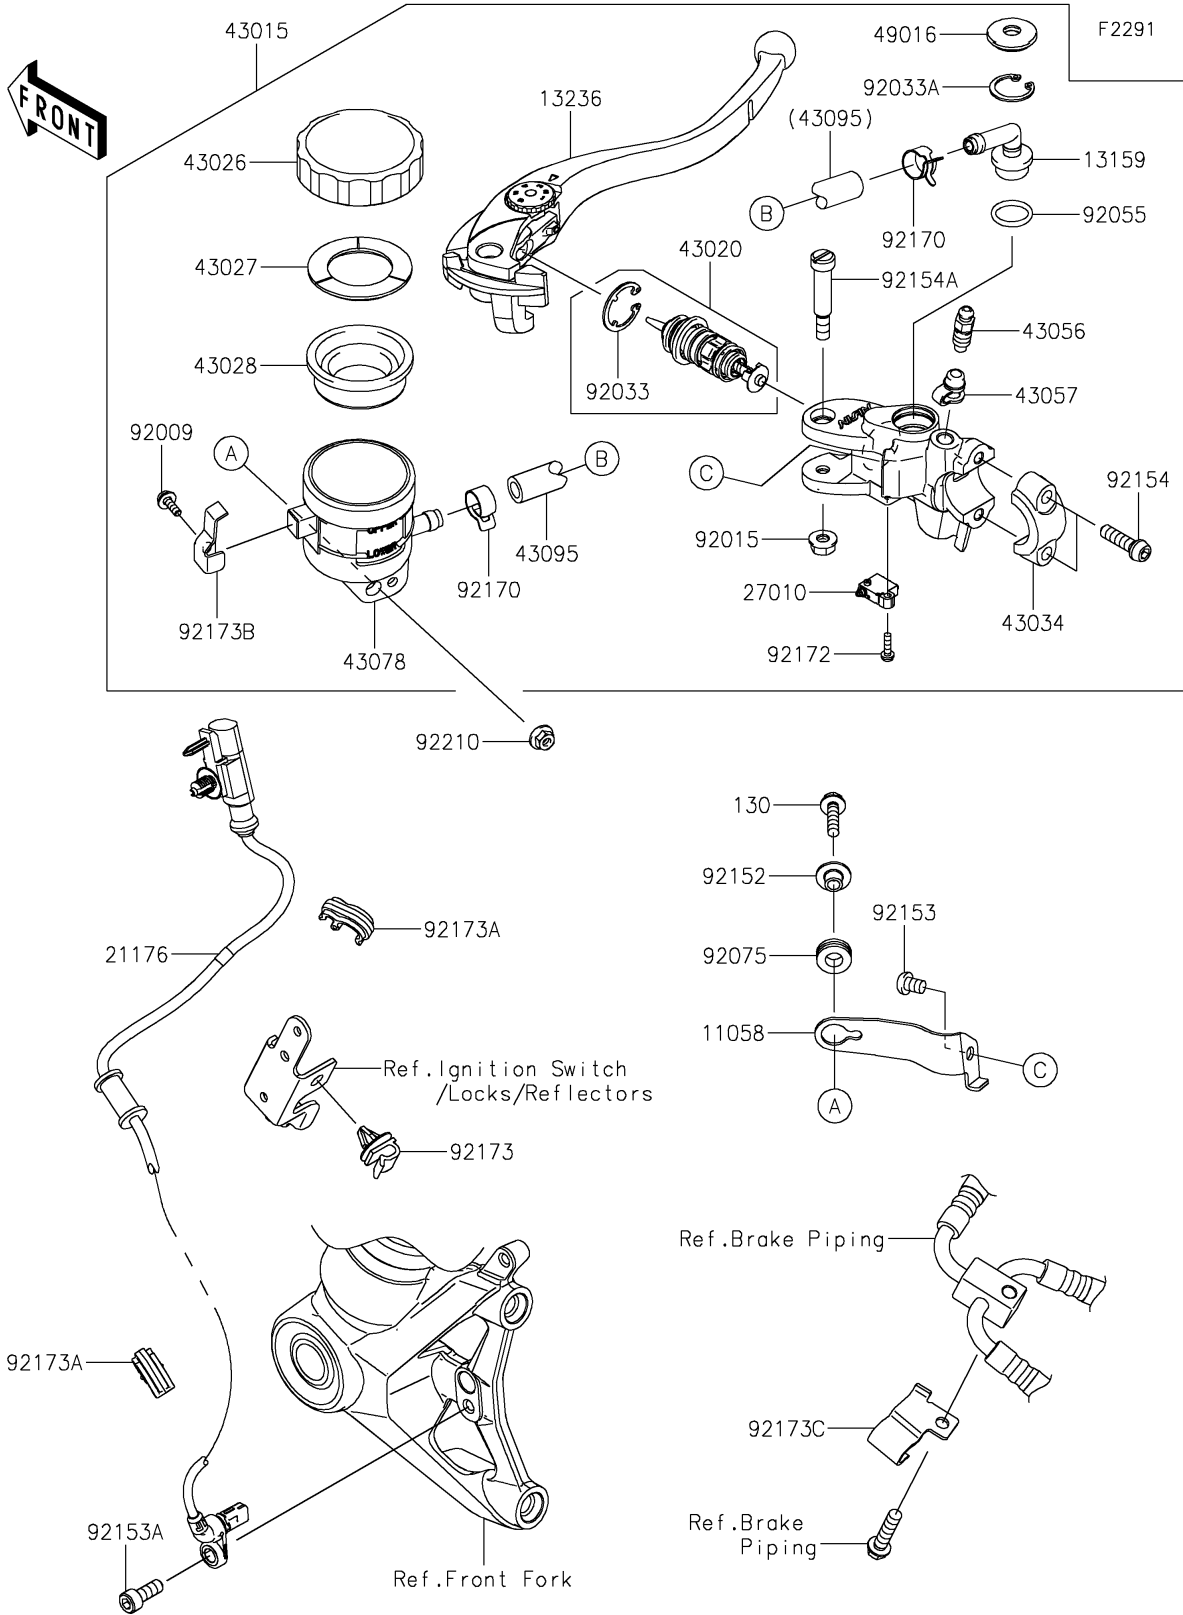

2025 Ninja 1100SX PARTS DIAGRAM

Front Master Cylinder

2025 Ninja 1100SX PARTS LIST

Front Master Cylinder

ITEM NAME	PART NUMBER	QUANTITY
BRACKET,RESERVOIR (Ref # 11058)	11058-1359	1
CONNECTOR (Ref # 13159)	13159-1061	1
LEVER-COMP,FRONT BRAKE (Ref # 13236)	13236-0882	1
SENSOR,FR WHEEL SPEED (Ref # 21176)	21176-1213	1
SWITCH,BRAKE (Ref # 27010)	27010-0915	1
CYLINDER-ASSY-MASTER,FR (Ref # 43015)	43015-0855	1
PISTON-COMP-BRAKE (Ref # 43020)	43020-0010	1
CAP-BRAKE (Ref # 43026)	43026-1051	1
PLATE-DIAPHRAGM (Ref # 43027)	43027-1051	1
DIAPHRAGM,MASTER CYLINDER (Ref # 43028)	43028-1057	1
HOLDER-BRAKE,MASTER CYLINDER (Ref # 43034)	43034-0056	1
BREATHER-BRAKE (Ref # 43056)	43056-1056	1
CAP-BREATHER (Ref # 43057)	43057-1001	1
RESERVOIR (Ref # 43078)	43078-0591	1
HOSE-BRAKE,FR MASTER CYLINDER (Ref # 43095)	43095-0366	1
COVER-SEAL (Ref # 49016)	49016-1147	1
SCREW (Ref # 92009)	92009-1570	1
NUT,FLANGED,6MM,BLACK (Ref # 92015)	92015-1233	1
RING-SNAP (Ref # 92033)	92033-0034	1
RING-SNAP,20.5MM (Ref # 92033A)	92033-1186	1
RING-O,14.8X2.4 (Ref # 92055)	92055-0741	1
DAMPER (Ref # 92075)	92075-161	1
COLLAR (Ref # 92152)	92152-0017	1
BOLT,6X8 (Ref # 92153)	92153-0578	1
BOLT,SOCKET,6X16 (Ref # 92153A)	92153-1344	1
BOLT,SOCKET,6X22 (Ref # 92154)	92154-1724	2
BOLT,LEVER (Ref # 92154A)	92154-1912	1
CLAMP,HOSE (Ref # 92170)	92170-1091	2
SCREW (Ref # 92172)	92172-1243	1

2025 Ninja 1100SX PARTS LIST

Front Master Cylinder

ITEM NAME	PART NUMBER	QUANTITY
CLAMP,CABLE CLIP (Ref # 92173)	92173-1022	1
CLAMP,HOSE&SENSOR LINE (Ref # 92173A)	92173-1613	2
CLAMP (Ref # 92173B)	92173-1790	1
CLAMP (Ref # 92173C)	92173-2732	1
NUT,FLANGED,5MM (Ref # 92210)	92210-0007	1
BOLT-FLANGED,5X20 (Ref # 130)	130BB0520	1