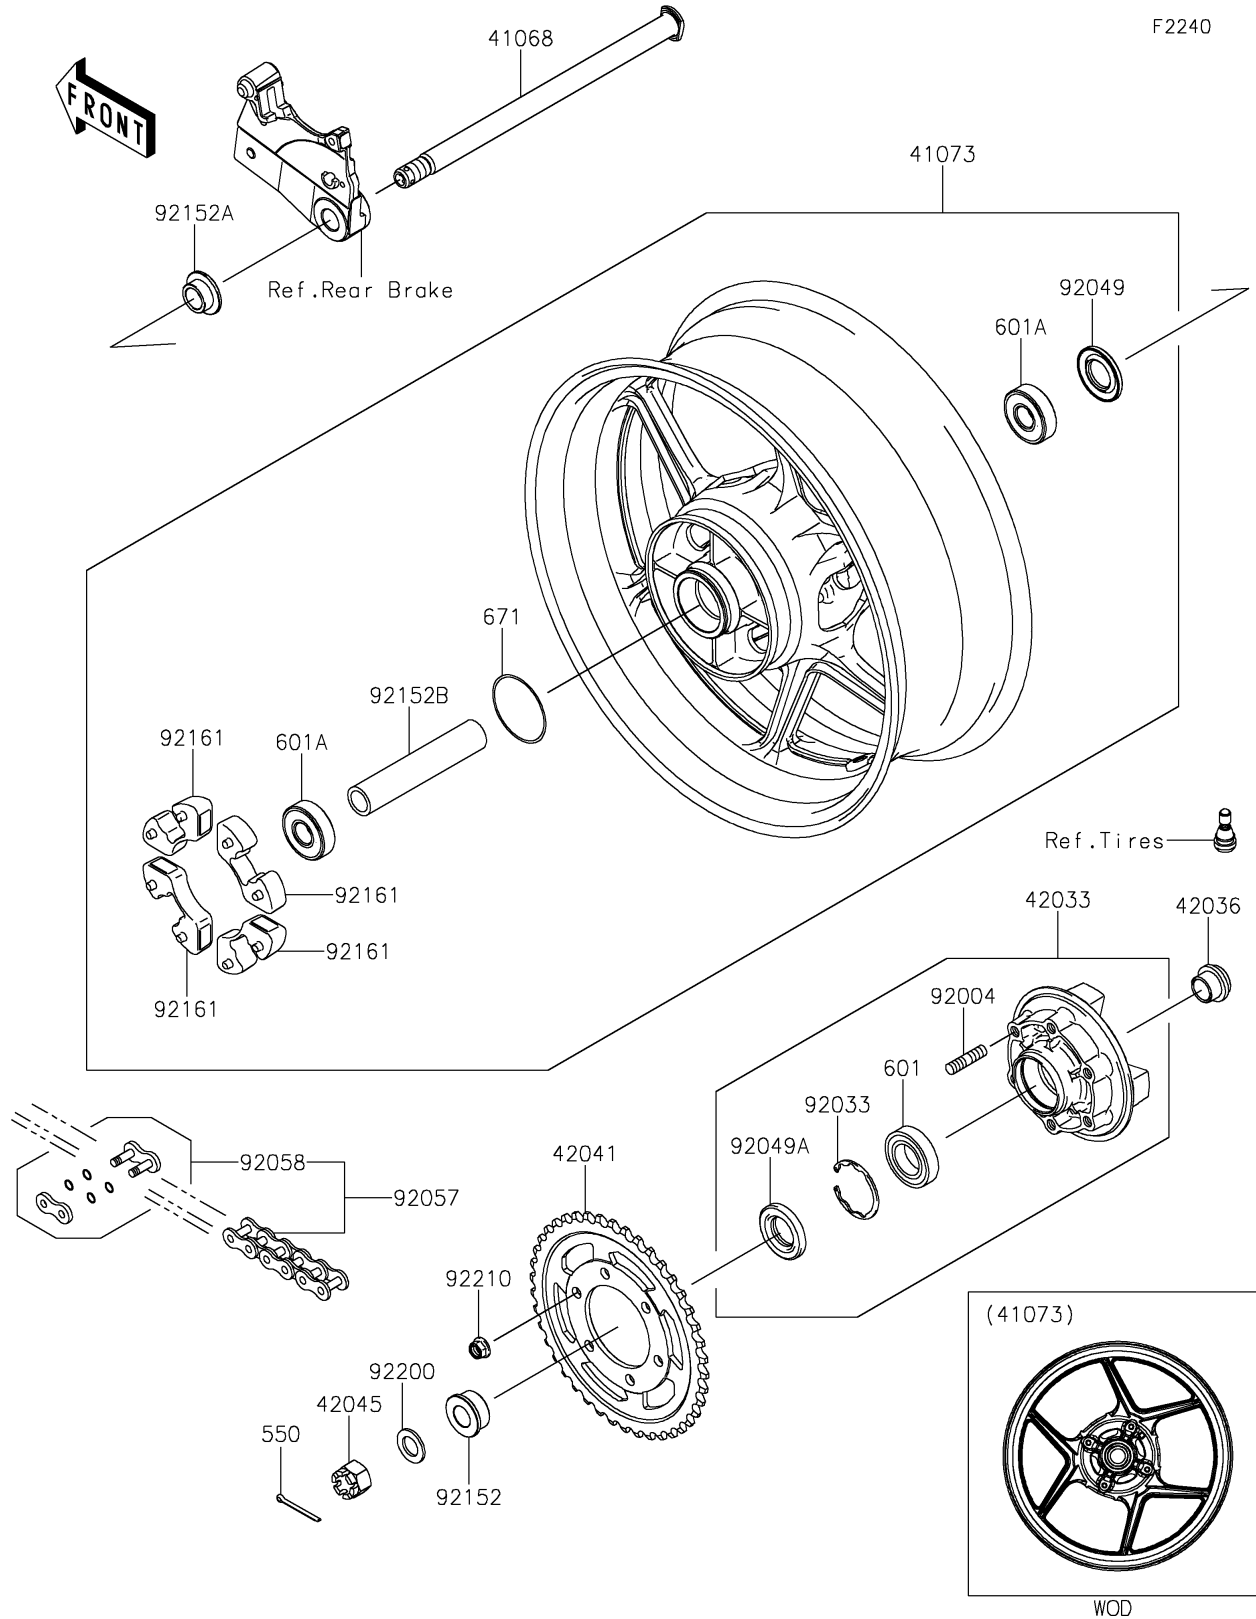

2025 Ninja 1100SX PARTS DIAGRAM

Rear Wheel/Chain

2025 Ninja 1100SX PARTS LIST

Rear Wheel/Chain

ITEM NAME	PART NUMBER	QUANTITY
AXLE,RR (Ref # 41068)	41068-0674	1
WHEEL-ASSY,RR,G.BLACK (Ref # 41073)	41073-0725-18F	1
COUPLING-ASSY,RR HUB (Ref # 42033)	42033-0028	1
SLEEVE,RR HUB,L=23 (Ref # 42036)	42036-1251	1
SPROCKET-HUB,42T (Ref # 42041)	42041-0196	1
NUT,CASTLE,18MM (Ref # 42045)	42045-018	1
STUD,10X19 (Ref # 92004)	92004-0028	6
RING-SNAP,52MM (Ref # 92033)	92033-1043	1
SEAL-OIL,27X52X5 (Ref # 92049)	92049-0723	1
SEAL-OIL (Ref # 92049A)	92049-1287	1
CHAIN,DRIVE,RK525KZX-112L (Ref # 92057)	92057-0936	1
JOINT-CHAIN (Ref # 92058)	92058-0093	1
COLLAR,RR AXLE,LH,L=18 (Ref # 92152)	92152-0118	1
COLLAR,RR AXLE,RH,20X28X14.5 (Ref # 92152A)	92152-0876	1
COLLAR,RR HUB,20.2X28X144.5 (Ref # 92152B)	92152-0892	1
DAMPER,SHOCK,RR HUB (Ref # 92161)	92161-0342	4
WASHER,19X32X2.6 (Ref # 92200)	92200-1489	1
NUT,LOCK,FLANGED,10MM (Ref # 92210)	92210-0276	6
PIN-COTTER,4.0X40 (Ref # 550)	550AA4040	1
BEARING-BALL (Ref # 601)	601B6205UU	1
BEARING-BALL,#6304UUC3 (Ref # 601A)	601B6304UU	2
O RING,60MM (Ref # 671)	671B2560	1