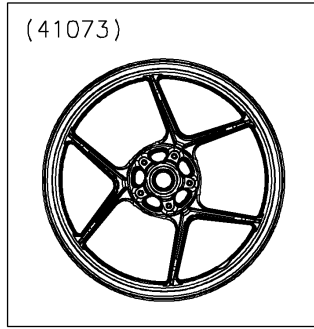

2025 Ninja 1100SX PARTS DIAGRAM

Front Wheel

F2230

WOD

41068

92152A

41073

92045

92049

92045

92152

92049

92152A

Ref. Tires

2025 Ninja 1100SX PARTS LIST

Front Wheel

ITEM NAME	PART NUMBER	QUANTITY
AXLE,FR,20X209 (Ref # 41068)	41068-0616	1
WHEEL-ASSY,FR,G.BLACK (Ref # 41073)	41073-0724-18F	1
BEARING-BALL,20X42X12 (Ref # 92045)	92045-0820	2
SEAL-OIL,BJN30427-C3 (Ref # 92049)	92049-1057	2
COLLAR,FR HUB,L=115 (Ref # 92152)	92152-0087	1
COLLAR,20X30X13 (Ref # 92152A)	92152-1739	2