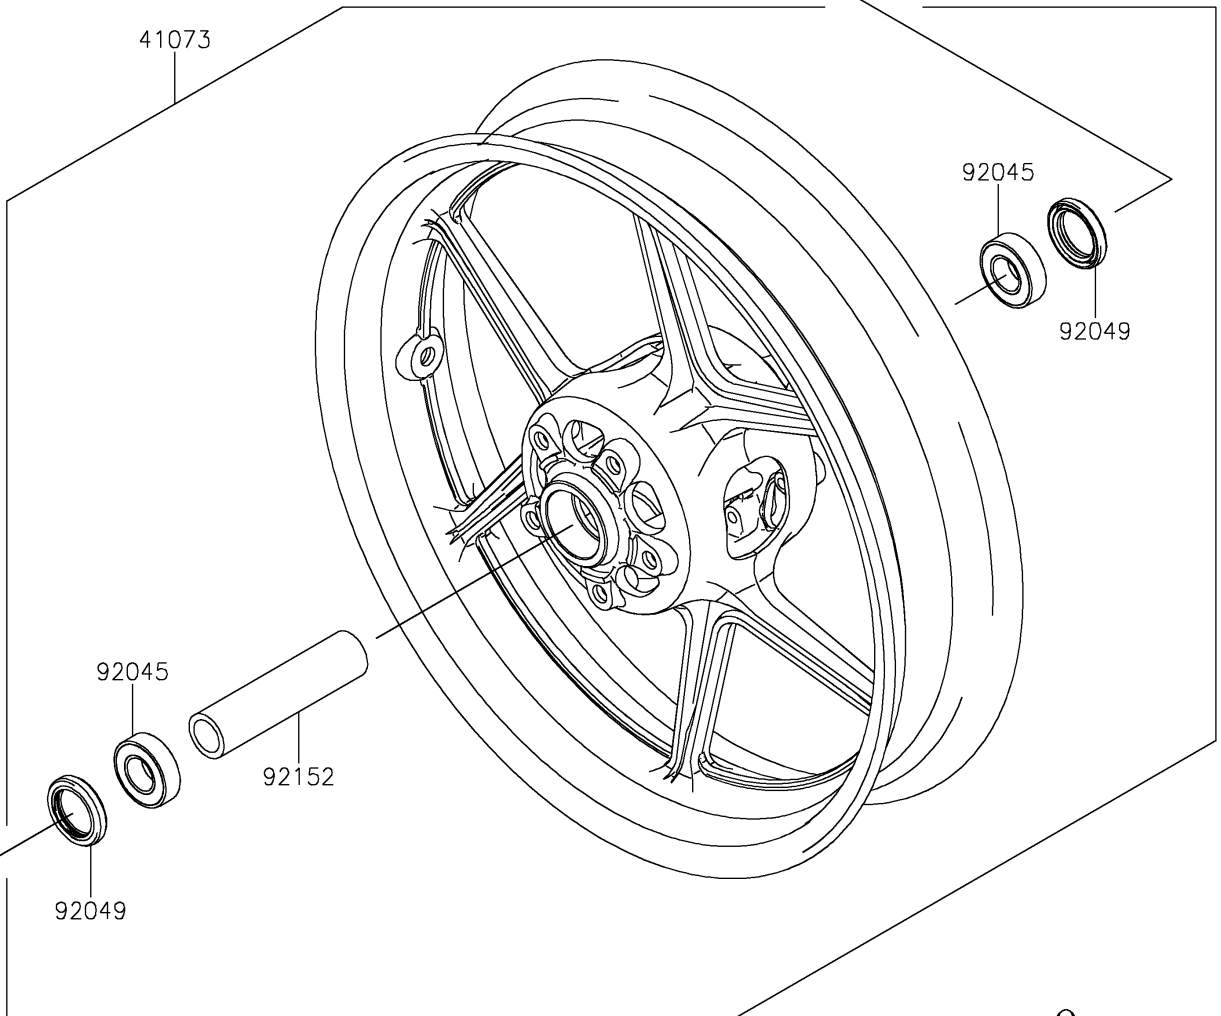

2025 Ninja 1100SX PARTS DIAGRAM

Front Wheel

F2230

WOD

41068

92152A

41073

92045

92049

92045

92152

92049

92152A

Ref. Tires

2025 Ninja 1100SX PARTS LIST

Front Wheel

ITEM NAME	PART NUMBER	QUANTITY
AXLE,FR,20X209 (Ref # 41068)	41068-0616	1
WHEEL-ASSY,FR,G.BLACK (Ref # 41073)	41073-0724-18F	1
BEARING-BALL,20X42X12 (Ref # 92045)	92045-0820	2
SEAL-OIL,BJN30427-C3 (Ref # 92049)	92049-1057	2
COLLAR,FR HUB,L=115 (Ref # 92152)	92152-0087	1
COLLAR,20X30X13 (Ref # 92152A)	92152-1739	2