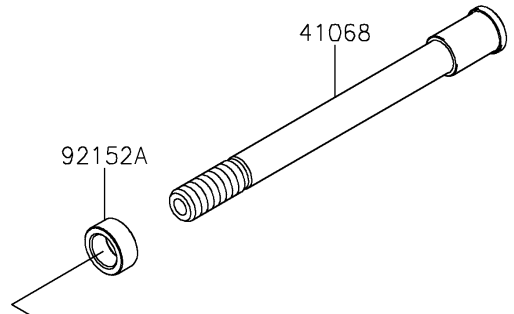

2025 Ninja 1100SX PARTS DIAGRAM

Front Wheel

F2230

WOD

41068

92152A

41073

92045

92049

92045

92152

92049

92152A

Ref. Tires

2025 Ninja 1100SX PARTS LIST

Front Wheel

ITEM NAME	PART NUMBER	QUANTITY
AXLE,FR,20X209 (Ref # 41068)	41068-0616	1
WHEEL-ASSY,FR,G.BLACK (Ref # 41073)	41073-0724-18F	1
BEARING-BALL,20X42X12 (Ref # 92045)	92045-0820	2
SEAL-OIL,BJN30427-C3 (Ref # 92049)	92049-1057	2
COLLAR,FR HUB,L=115 (Ref # 92152)	92152-0087	1
COLLAR,20X30X13 (Ref # 92152A)	92152-1739	2