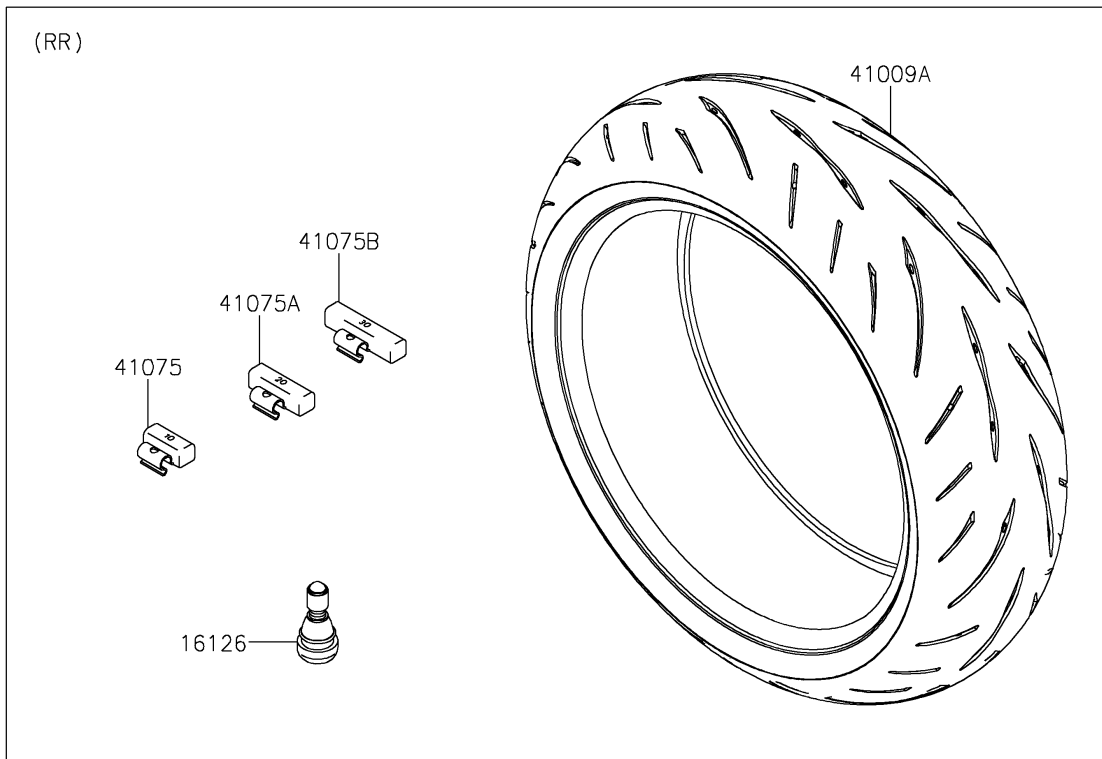

# 2025 Ninja 1100SX PARTS DIAGRAM

Tires

F2210

### Tires

ITEM NAME	PART NUMBER	QUANTITY
VALVE,TIRE (Ref # 16126)	16126-1140	2
TIRE,FR,120/70ZR17(58W),S23F (Ref # 41009)	41009-0934	1
TIRE,RR,190/50ZR17(73W),S23R (Ref # 41009A)	41009-0935	1
BALANCER-WHEEL,10G,SILVER (Ref # 41075)	41075-0007	AR
BALANCER-WHEEL,20G,SILVER (Ref # 41075A)	41075-0008	AR
BALANCER-WHEEL,30G,SILVER (Ref # 41075B)	41075-0009	AR