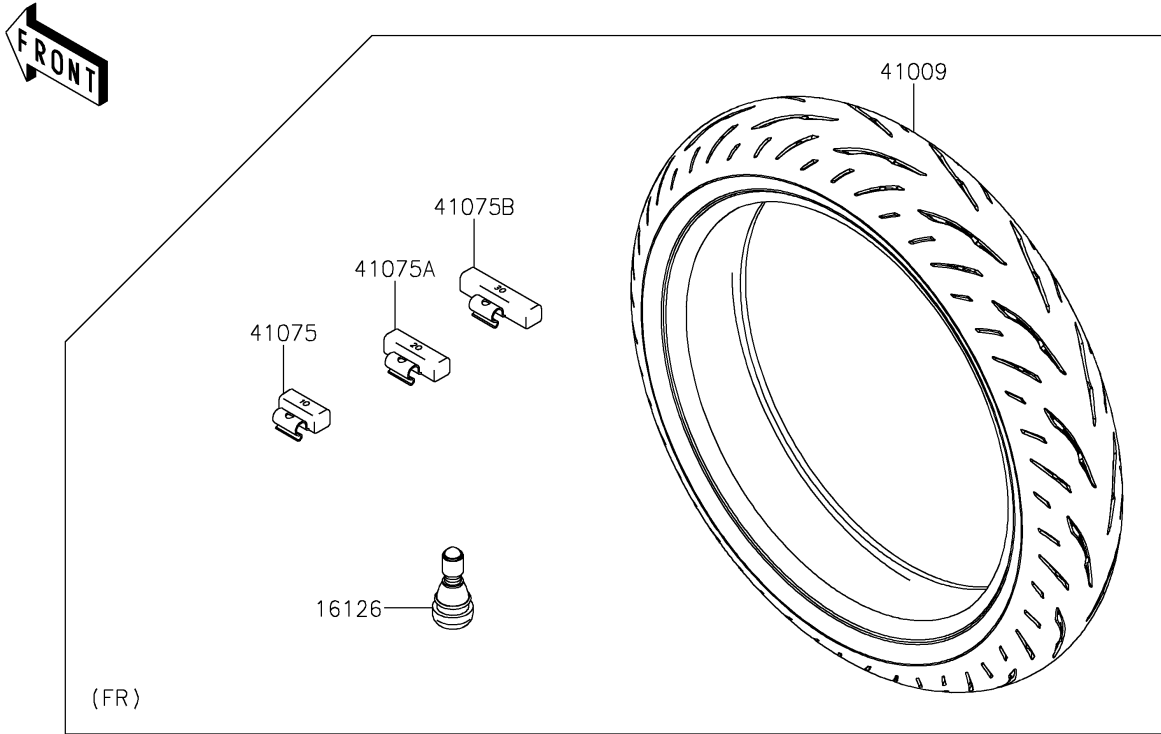

# 2025 Ninja 1100SX PARTS DIAGRAM

Tires

F2210

## 2025 Ninja 1100SX PARTS LIST

### Tires

ITEM NAME	PART NUMBER	QUANTITY
VALVE,TIRE (Ref # 16126)	16126-1140	2
TIRE,FR,120/70ZR17(58W),S23F (Ref # 41009)	41009-0934	1
TIRE,RR,190/50ZR17(73W),S23R (Ref # 41009A)	41009-0935	1
BALANCER-WHEEL,10G,SILVER (Ref # 41075)	41075-0007	AR
BALANCER-WHEEL,20G,SILVER (Ref # 41075A)	41075-0008	AR
BALANCER-WHEEL,30G,SILVER (Ref # 41075B)	41075-0009	AR