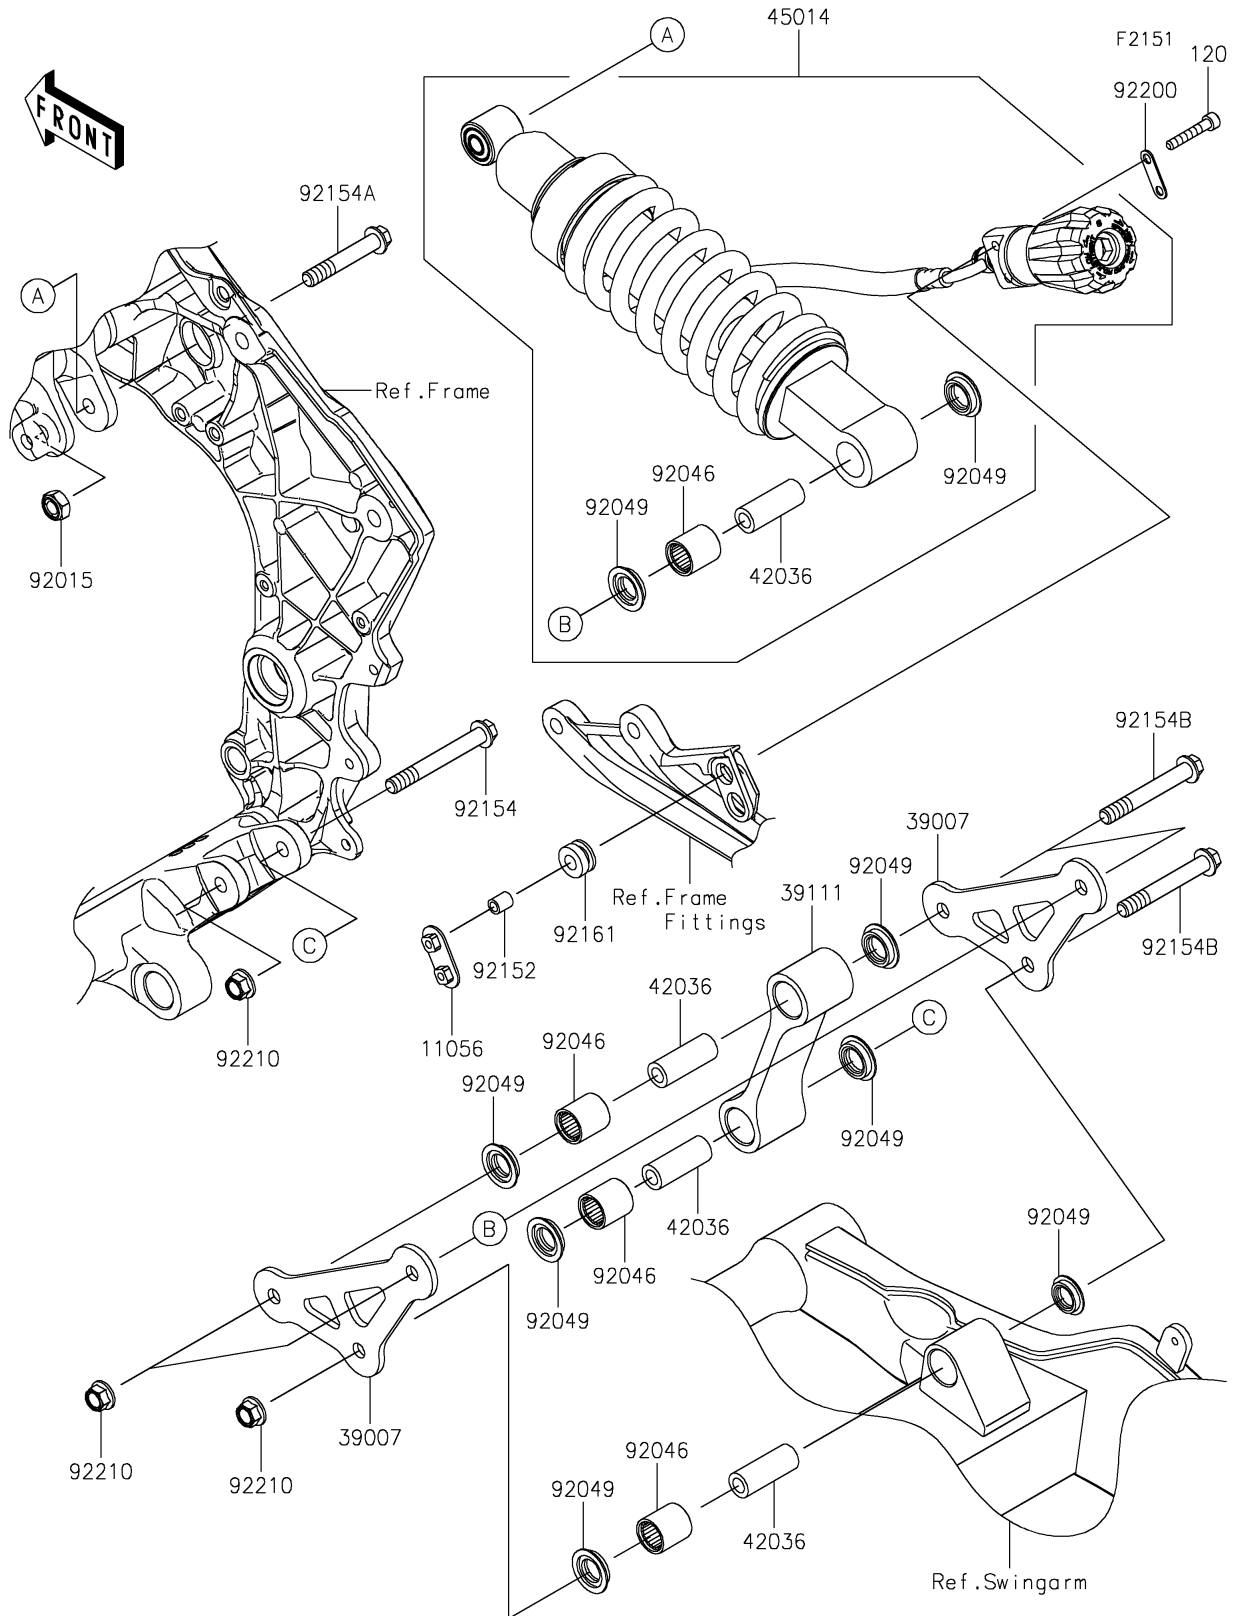

2025 Ninja 1100SX PARTS DIAGRAM

Suspension/Shock Absorber

2025 Ninja 1100SX PARTS LIST

Suspension/Shock Absorber

ITEM NAME	PART NUMBER	QUANTITY
BRACKET (Ref # 11056)	11056-1914	1
ARM-SUSP,P.SILVER (Ref # 39007)	39007-0405-458	2
ROD-TIE,SUSPENSION (Ref # 39111)	39111-0414	1
SLEEVE,10.1X17X44.5 (Ref # 42036)	42036-1342	4
SHOCKABSORBER,SPG SIL+BODY BLK (Ref # 45014)	45014-0592-37R	1
NUT,LOCK,10MM,BLACK (Ref # 92015)	92015-1189	1
BEARING-NEEDLE,SFYZM172425 (Ref # 92046)	92046-1273	4
SEAL-OIL,MHA17245.7F (Ref # 92049)	92049-1223	8
COLLAR,6.4X10X12 (Ref # 92152)	92152-1628	2
BOLT,FLANGED,10X77 (Ref # 92154)	92154-0262	1
BOLT,FLANGED,10X60 (Ref # 92154A)	92154-0263	1
BOLT,FLANGED,10X67 (Ref # 92154B)	92154-0264	3
DAMPER (Ref # 92161)	92161-2540	2
WASHER (Ref # 92200)	92200-2307	1
NUT,LOCK,FLANGED,10MM (Ref # 92210)	92210-1139	4
BOLT-SOCKET,6X35 (Ref # 120)	120CC0635	2