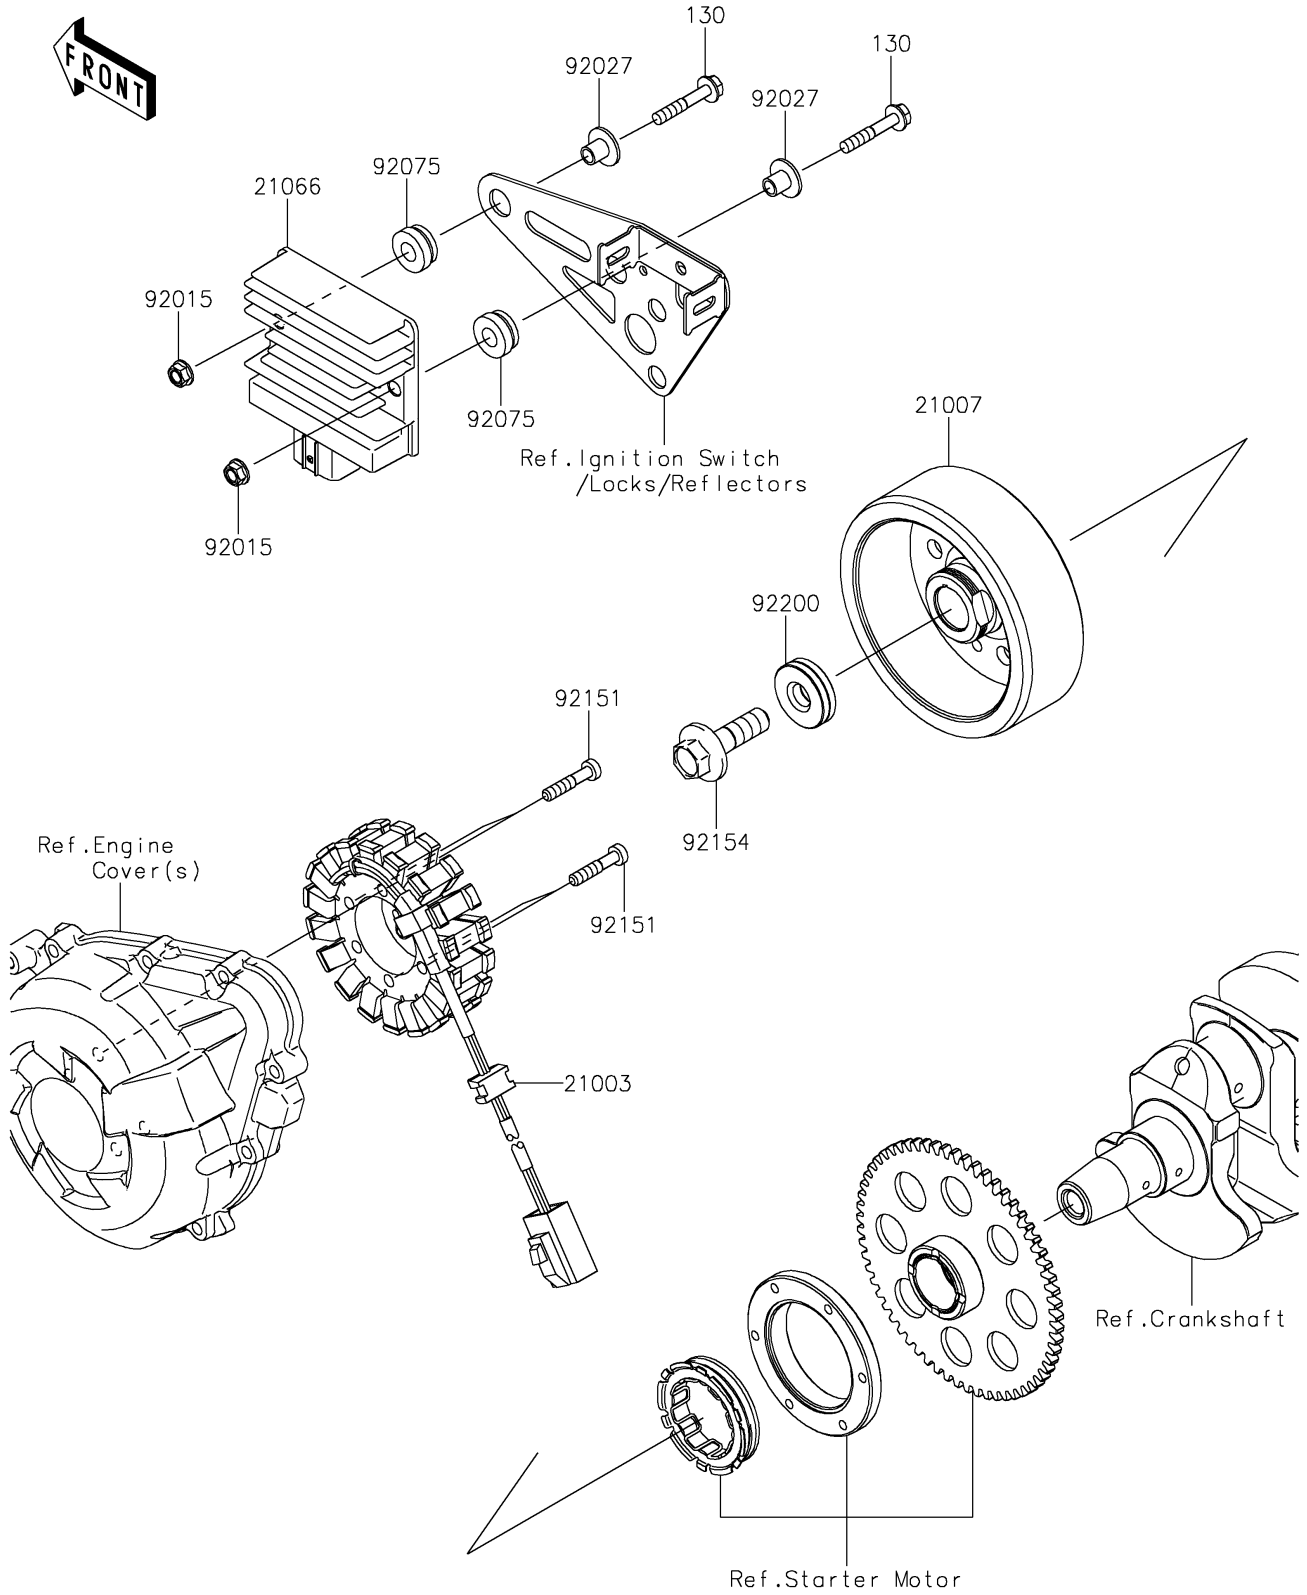

2025 Ninja 1100SX PARTS DIAGRAM

Generator

E1810

2025 Ninja 1100SX PARTS LIST

Generator

ITEM NAME	PART NUMBER	QUANTITY
STATOR (Ref # 21003)	21003-0198	1
ROTOR (Ref # 21007)	21007-0691	1
REGULATOR-VOLTAGE (Ref # 21066)	21066-0756	1
NUT,FLANGED,6MM,BLACK (Ref # 92015)	92015-1233	2
COLLAR,FLANGED,L=12.1,BLACK (Ref # 92027)	92027-1651	2
DAMPER (Ref # 92075)	92075-277	2
BOLT,6X30 (Ref # 92151)	92151-1626	4
BOLT,FLANGED,12X40 (Ref # 92154)	92154-2650	1
WASHER,12X34X9 (Ref # 92200)	92200-0369	1
BOLT-FLANGED,6X35 (Ref # 130)	130BA0635	2