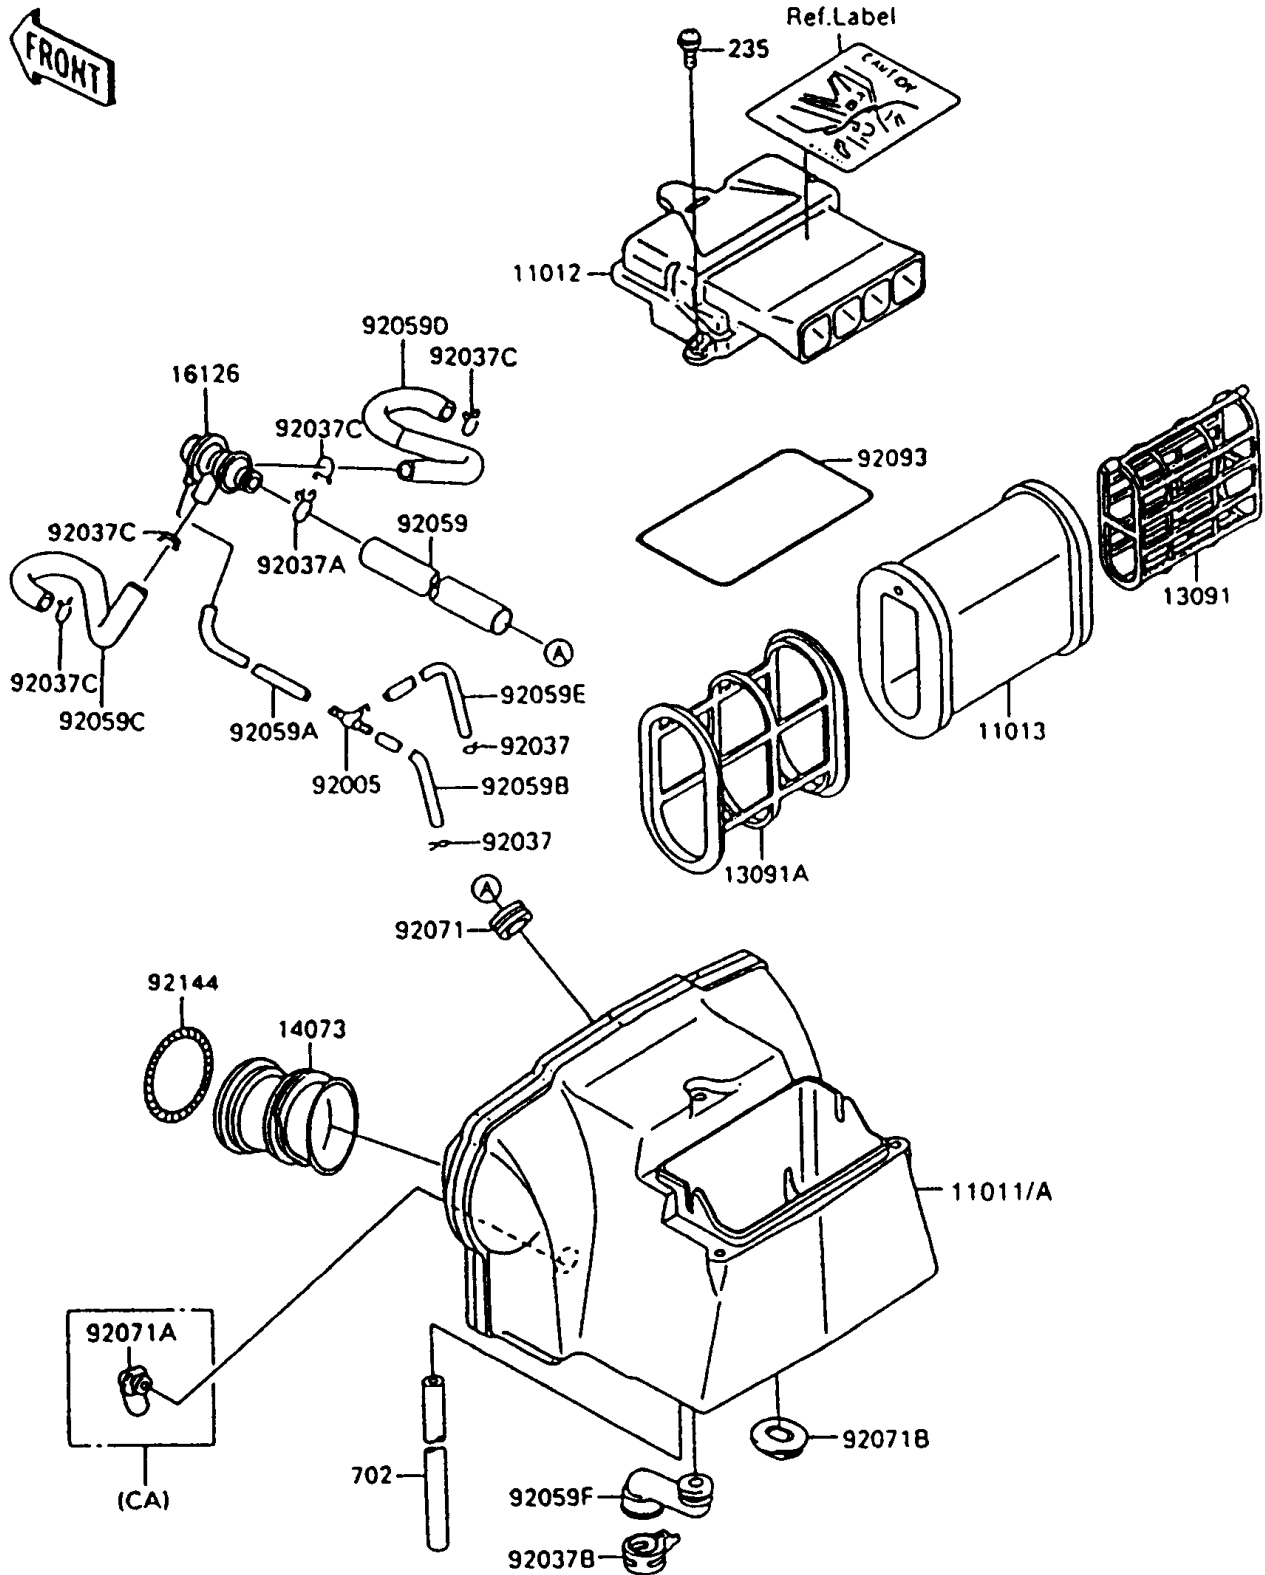

1997 Ninja® 600R

PARTS DIAGRAM

Air Cleaner

E1130-0245

1997 Ninja® 600R

PARTS LIST

Air Cleaner

ITEM NAME	PART NUMBER	QUANTITY
CASE-AIR FILTER (Ref # 11011)	11011-1252	1
CASE-AIR FILTER (Ref # 11011A)	11011-1256	1
CAP,AIR FILTER (Ref # 11012)	11012-1619	1
ELEMENT-AIR FILTER (Ref # 11013)	11013-1154	1
HOLDER,ELEMENT (Ref # 13091)	13091-1467	1
HOLDER,ELEMENT (Ref # 13091A)	13091-1468	1
DUCT,CARBURETOR (Ref # 14073)	14073-1211	4
VALVE,AIR SWITCH (Ref # 16126)	16126-1005	1
FITTING,TUBE,T-TYPE (Ref # 92005)	92005-1017	1
CLAMP,TUBE (Ref # 92037)	92037-072	2
CLAMP,TUBE (Ref # 92037A)	92037-1076	1
CLAMP (Ref # 92037B)	92037-1730	1
CLAMP,TUBE (Ref # 92037C)	92037-213	4
TUBE,19X25X260 (Ref # 92059)	92059-1031	1
TUBE,4X9X220 (Ref # 92059A)	92059-1040	1
TUBE,4X9X80 (Ref # 92059B)	92059-1365	1
TUBE,AIR SWITCH VALVE,LH (Ref # 92059C)	92059-1674	1
TUBE,AIR SWITCH VALVE,RH (Ref # 92059D)	92059-1675	1
TUBE,4X9X260 (Ref # 92059E)	92059-1712	1
TUBE,BREATHER (Ref # 92059F)	92059-1798	1
GROMMET,AIR FILTER (Ref # 92071)	92071-1013	1
GROMMET,AIR FILTER (Ref # 92071A)	92071-1114	1
GROMMET,AIR FILTER (Ref # 92071B)	92071-1123	1
SEAL,AIR FILTER CAP (Ref # 92093)	92093-1212	1
SPRING,AIR FILTER DUCT (Ref # 92144)	92144-1771	4
SCREW-PAN-WP-CROS (Ref # 235)	235B0616	2
TUBE-RUBBER (Ref # 702)	702A05100	1