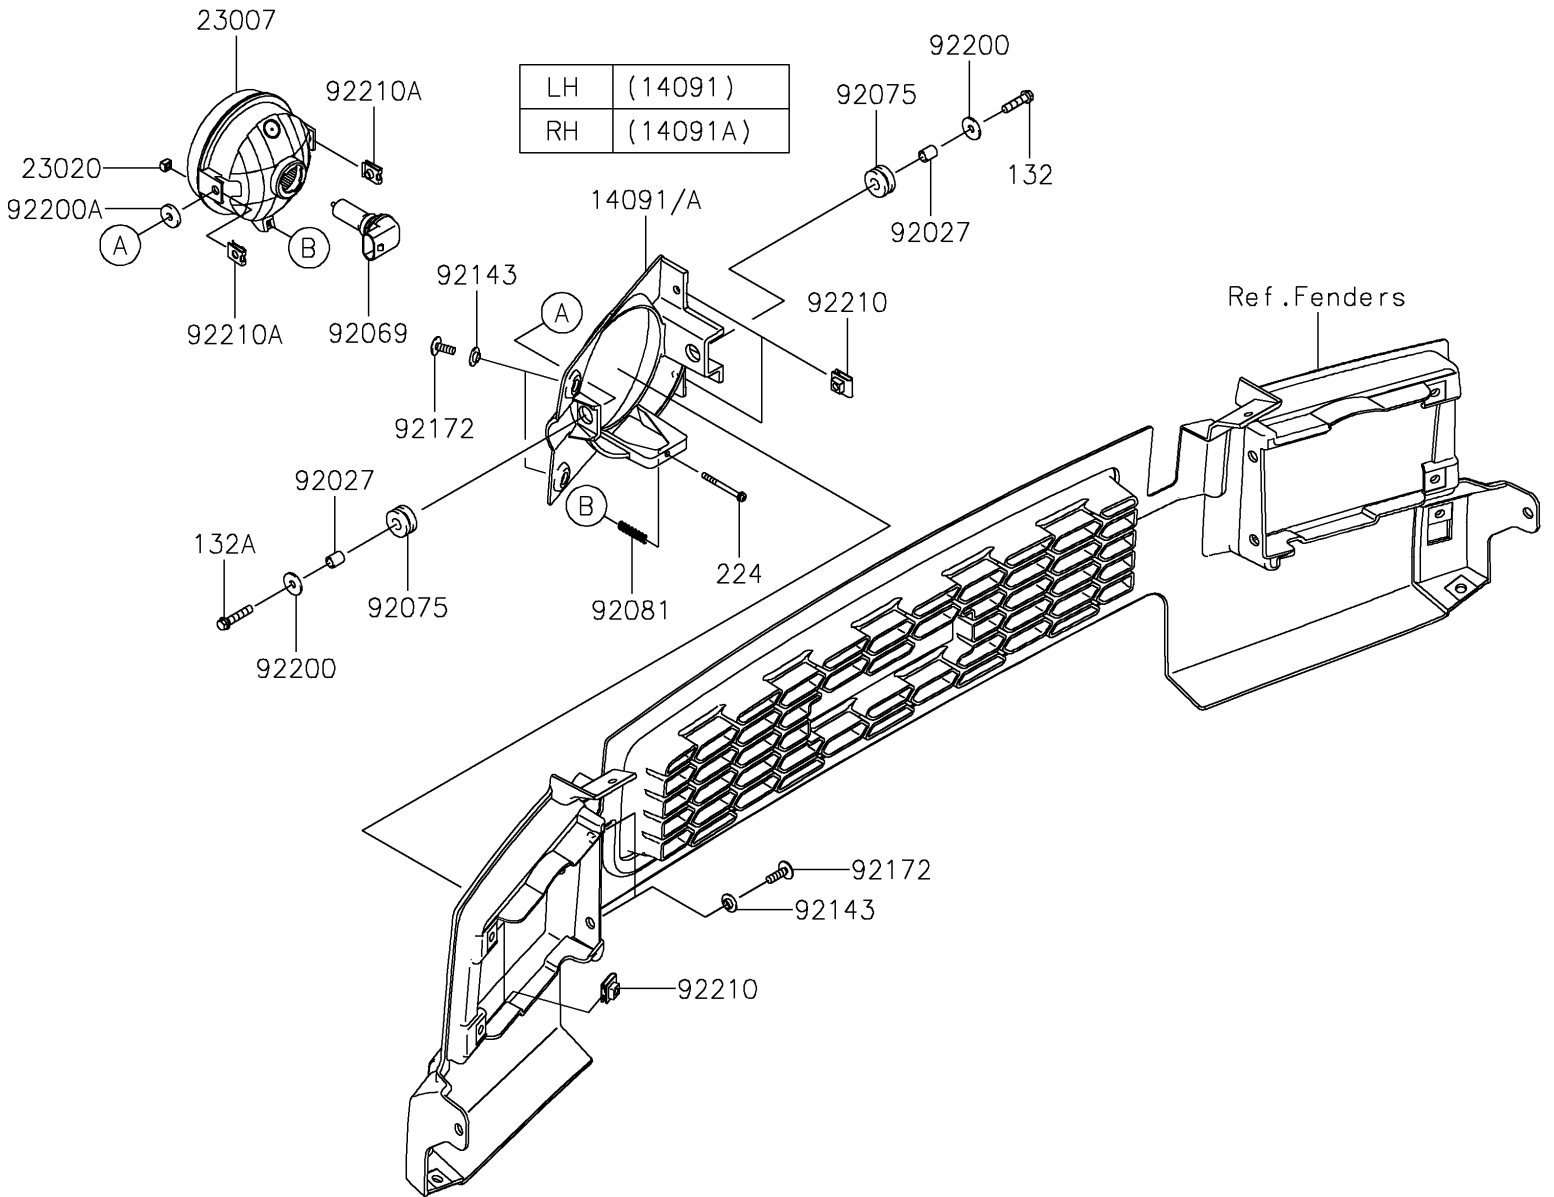

# 2024 MULE™ 4010 TRANS4x4® PARTS DIAGRAM

Headlight(s)

F2710

## 2024 MULE™ 4010 TRANS4x4® PARTS LIST

### Headlight(s)

ITEM NAME	PART NUMBER	QUANTITY
COVER,HEAD LAMP,LH (Ref # 14091)	14091-0827	1
COVER,HEAD LAMP,RH (Ref # 14091A)	14091-0828	1
LENS-COMP,HEAD LAMP (Ref # 23007)	23007-0220	2
NUT,4MM,FOCUS ADJUST (Ref # 23020)	23020-018	2
COLLAR,6.8X10X12 (Ref # 92027)	92027-162	4
BULB,12V 35/35W (Ref # 92069)	92069-0102	2
DAMPER,10X24X12 (Ref # 92075)	92075-1690	4
SPRING,FOCUS ADJUST (Ref # 92081)	92081-1896	2
COLLAR (Ref # 92143)	92143-1087	8
SCREW,TAPPING,6X20 (Ref # 92172)	92172-0488	8
WASHER,6.5X20X1.6 (Ref # 92200)	92200-0283	4
WASHER,6.5X20X3.2 (Ref # 92200A)	92200-0359	2
NUT,LEAF SPRING,6MM (Ref # 92210)	92210-0624	8
NUT (Ref # 92210A)	92210-1125	4
BOLT-FLANGED-SMALL,6X25 (Ref # 132)	132BA0625	2
BOLT-FLANGED-SMALL,6X30 (Ref # 132A)	132BA0630	2
SCREW-PAN-WP-CROS,4X45 (Ref # 224)	224AA0445	2