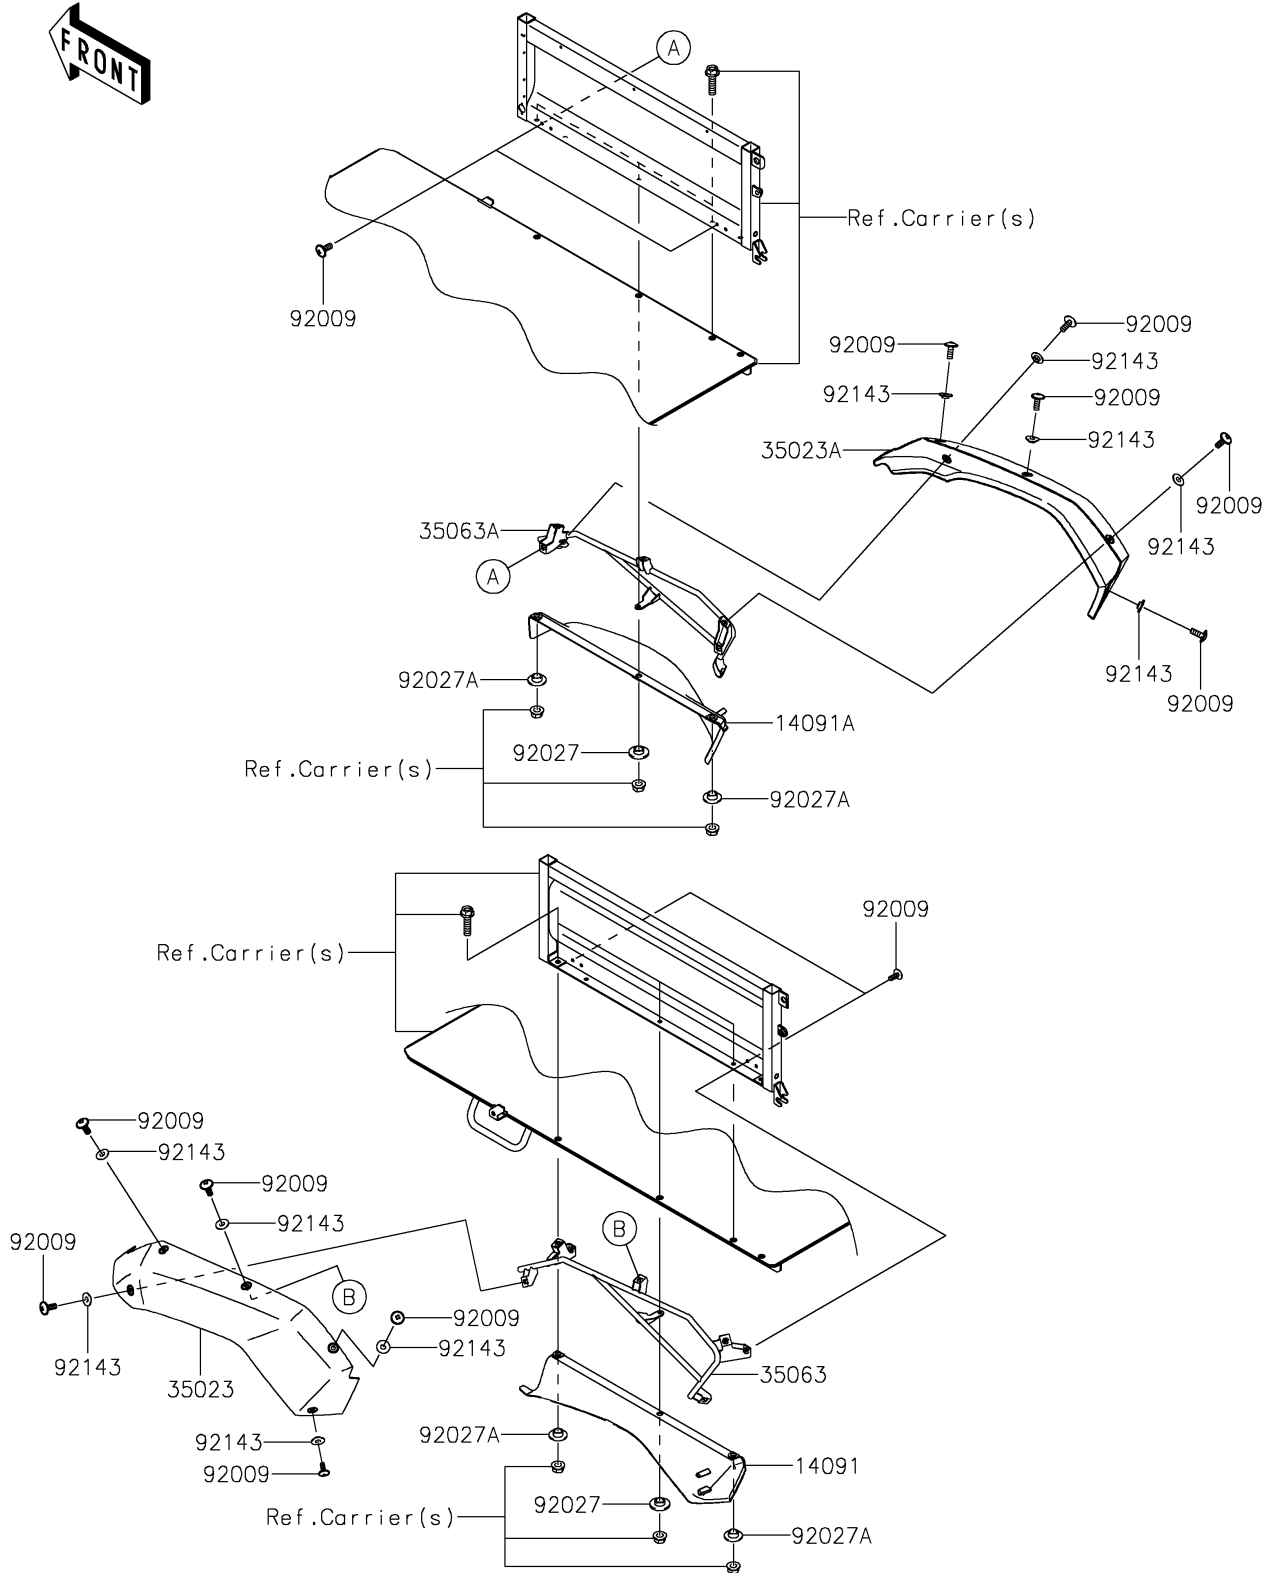

# 2024 MULE™ 4010 TRANS4x4® PARTS DIAGRAM

Rear Fender(s)

F2172

## 2024 MULE™ 4010 TRANS4x4® PARTS LIST

### Rear Fender(s)

ITEM NAME	PART NUMBER	QUANTITY
COVER,FENDER,INSIDE,RR,LH (Ref # 14091)	14091-1634	1
COVER,FENDER,INSIDE,RR,RH (Ref # 14091A)	14091-1635	1
FENDER-REAR,LH,F.BLACK (Ref # 35023)	35023-0121-6Z	1
FENDER-REAR,RH,F.BLACK (Ref # 35023A)	35023-0122-6Z	1
STAY,RR,LH (Ref # 35063)	35063-0449	1
STAY,RR,RH (Ref # 35063A)	35063-0450	1
SCREW,6X16 (Ref # 92009)	92009-1621	14
COLLAR (Ref # 92027)	92027-1354	2
COLLAR (Ref # 92027A)	92027-1908	4
COLLAR (Ref # 92143)	92143-1087	10