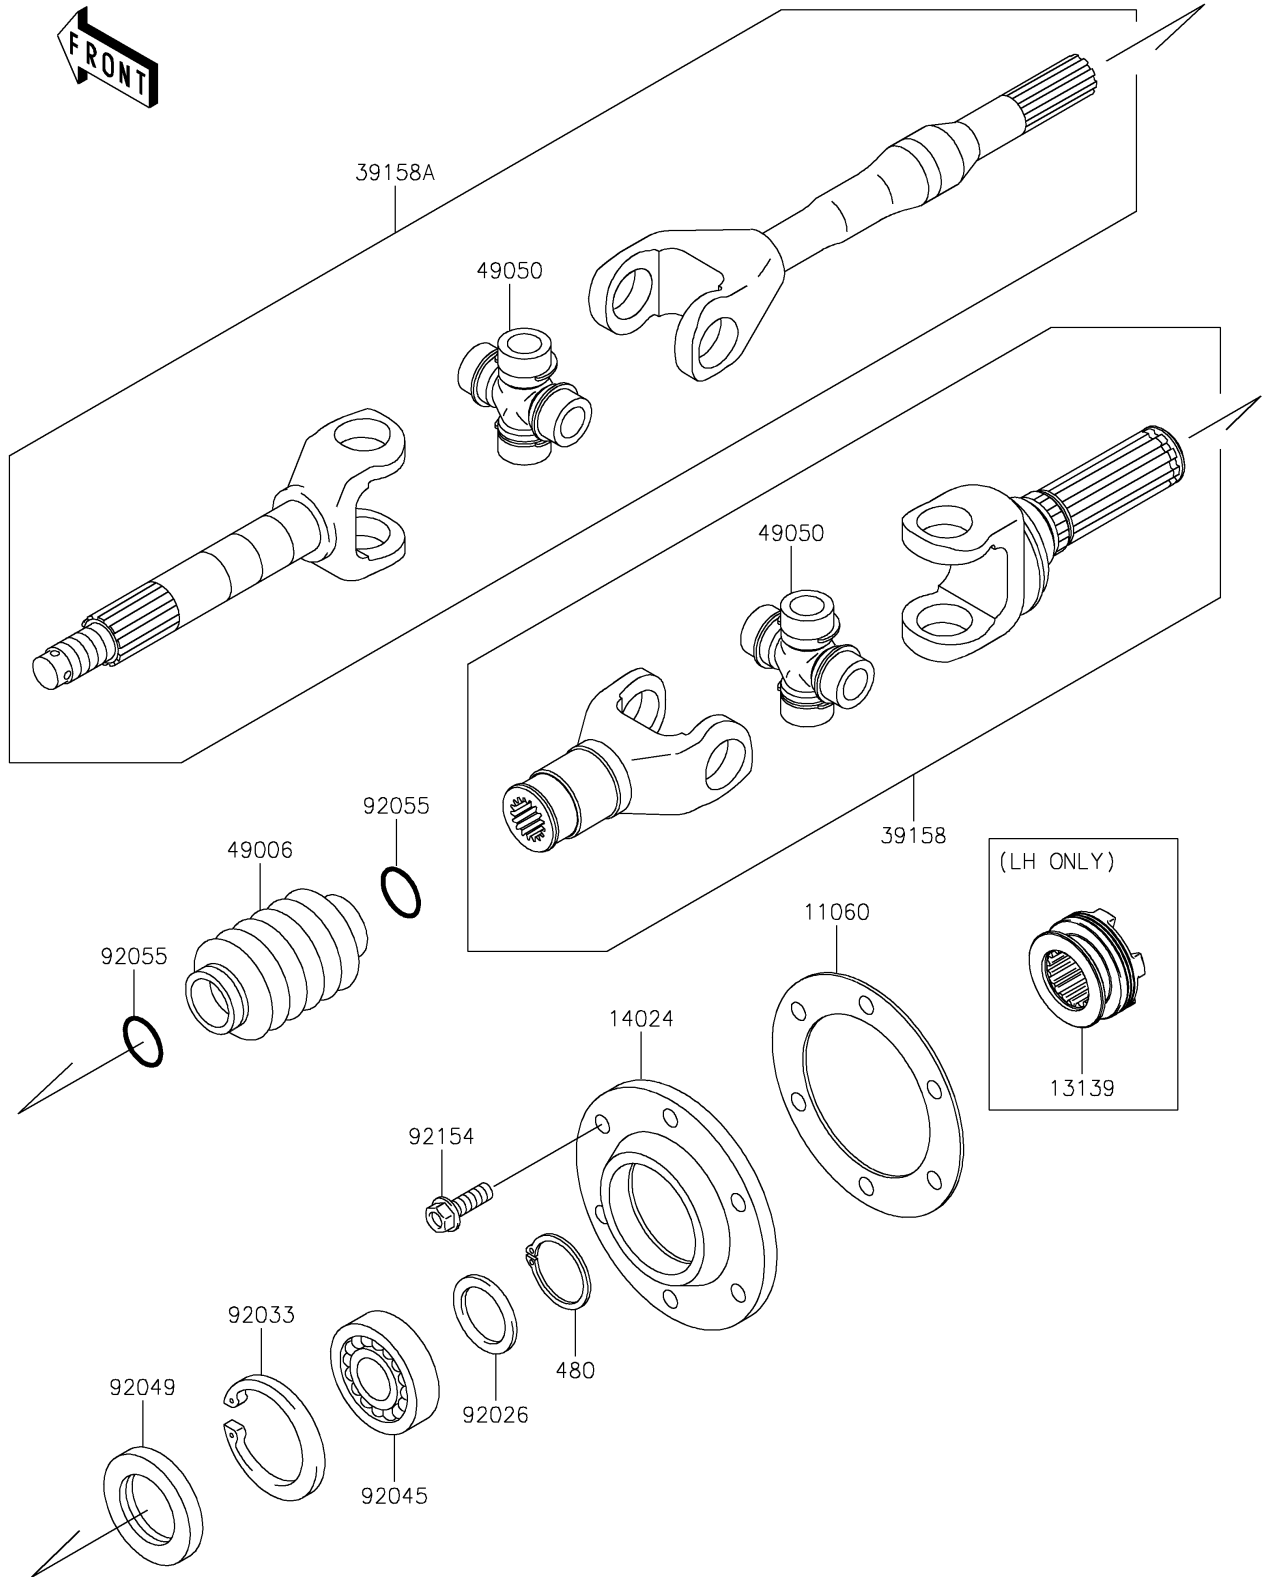

2024 MULE™ 4010 TRANS4x4® PARTS DIAGRAM

Drive Shaft-Rear

E3137

2024 MULE™ 4010 TRANS4x4® PARTS LIST

Drive Shaft-Rear

ITEM NAME	PART NUMBER	QUANTITY
GASKET,DRIVESHAFT COVER (Ref # 11060)	11060-1251	2
SHIFTER (Ref # 13139)	13139-0009	1
COVER,DRIVESHAFT (Ref # 14024)	14024-1560	2
SHAFT-ASSY-DRIVE,INSIDE (Ref # 39158)	39158-1119	2
SHAFT-ASSY-DRIVE (Ref # 39158A)	39158-1120	2
BOOT,DRIVE SHAFT (Ref # 49006)	49006-1257	2
SPIDER (Ref # 49050)	49050-0034	4
SPACER,28.1X38X2.6 (Ref # 92026)	92026-1489	2
RING-SNAP,55MM (Ref # 92033)	92033-1274	2
BEARING-BALL,6006 (Ref # 92045)	92045-1208	2
SEAL-OIL,TC35X55X8 (Ref # 92049)	92049-1298	2
RING-O,19.5X3.0 (Ref # 92055)	92055-1451	4
BOLT-FLANGED,8X25 (Ref # 92154)	92154-4079	12
CIRCLIP-TYPE-C,28MM (Ref # 480)	480J2800	2