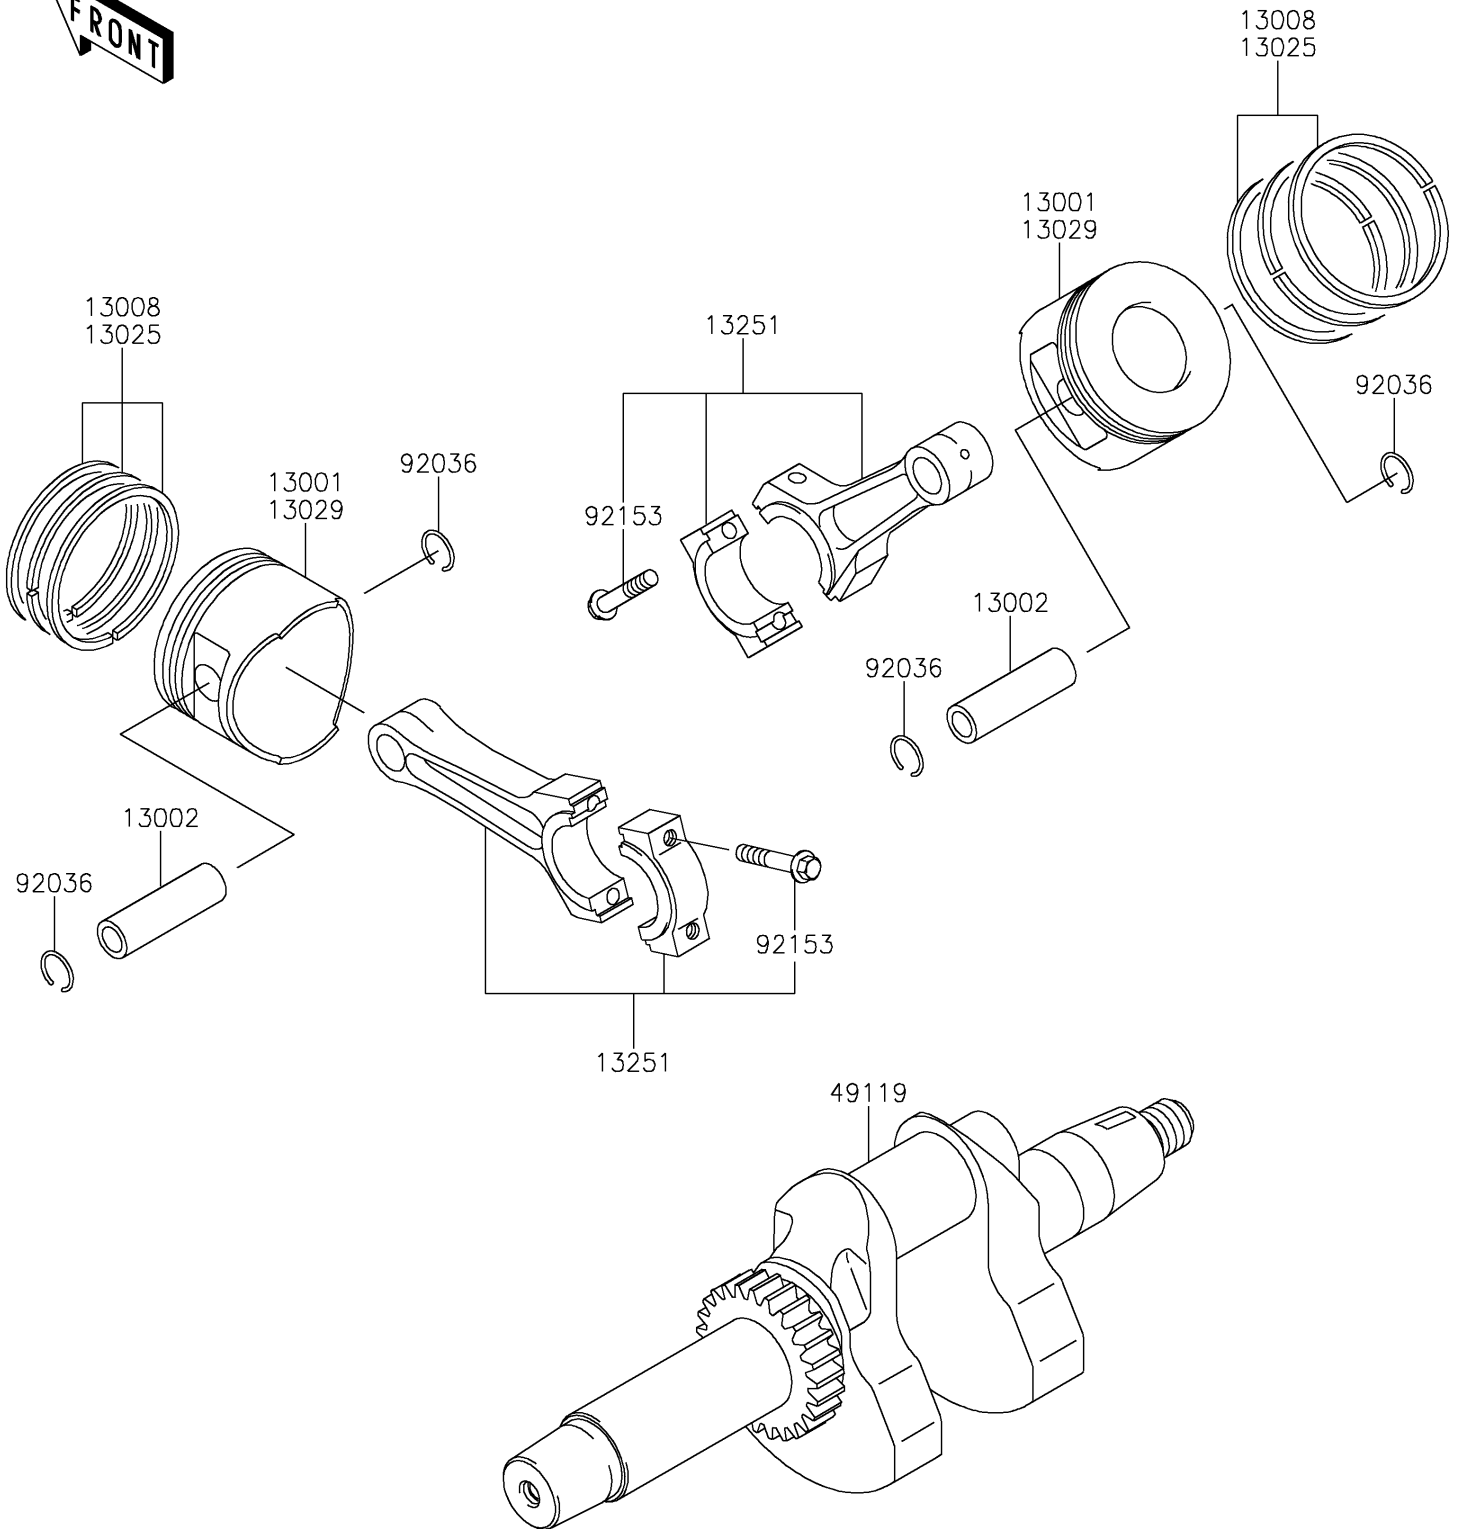

2024 MULE™ 4010 TRANS4x4® PARTS DIAGRAM

Crankshaft/Piston(s)

E1320

2024 MULE™ 4010 TRANS4x4® PARTS LIST

Crankshaft/Piston(s)

ITEM NAME	PART NUMBER	QUANTITY
PISTON-ENGINE,STD (Ref # 13001)	13001-2210	2
PIN-PISTON (Ref # 13002)	13002-1013	2
RING-SET-PISTON,STD (Ref # 13008)	13008-6025	2
RING-SET-PISTON L,0.50 (Ref # 13025)	13025-6008	AR
PISTON-ENGINE L,0.50 (Ref # 13029)	13029-0033	AR
ROD-ASSY-CONNECTING (Ref # 13251)	13251-0737	2
CRANKSHAFT-ASSY (Ref # 49119)	49119-0015	1
RING-SNAP,PISTON PIN (Ref # 92036)	92036-021	4
BOLT,7X35.2 (Ref # 92153)	92153-2054	4