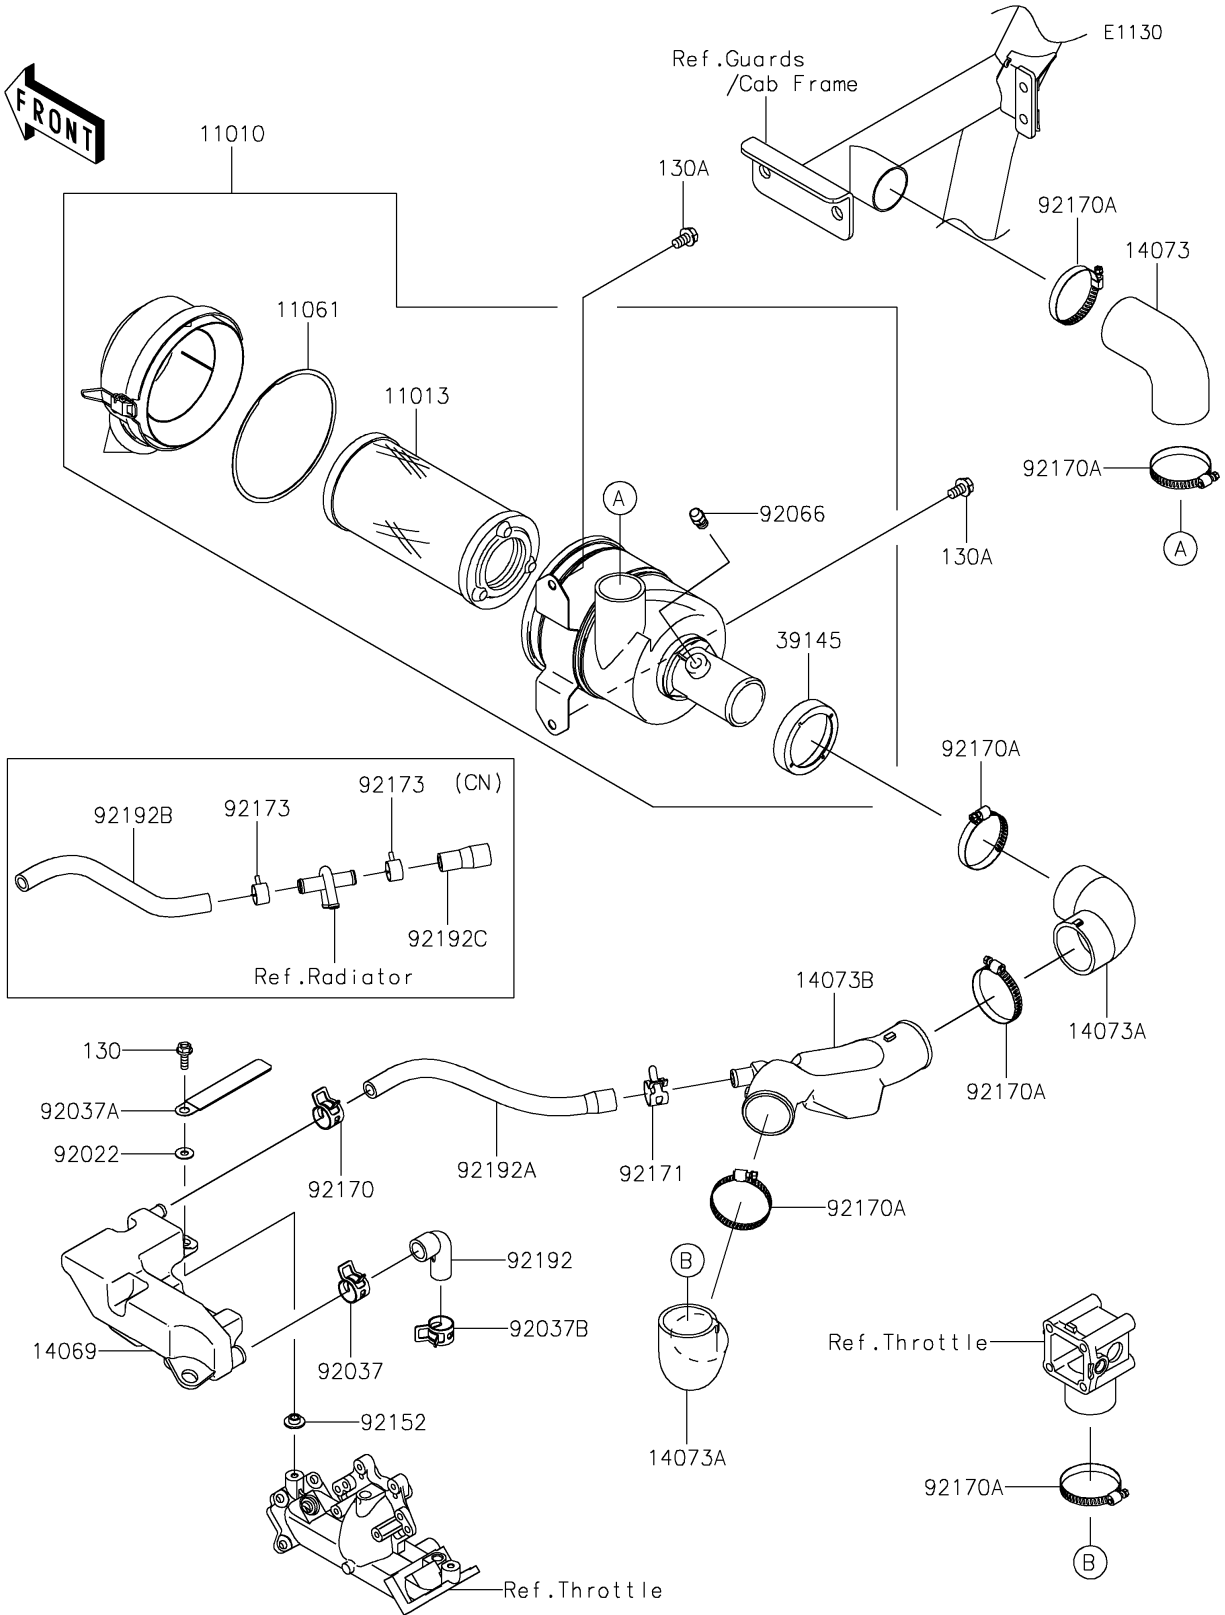

2024 MULE™ 4010 TRANS4x4® PARTS DIAGRAM

Air Cleaner

2024 MULE™ 4010 TRANS4x4® PARTS LIST

Air Cleaner

ITEM NAME	PART NUMBER	QUANTITY
FILTER-ASSY-AIR (Ref # 11010)	11010-0885	1
ELEMENT-AIR FILTER (Ref # 11013)	11013-1290	1
GASKET,AIR FILTER (Ref # 11061)	11061-1078	1
BREATHER (Ref # 14069)	14069-0018	1
DUCT,RR BAR-A/C (Ref # 14073)	14073-0235	1
DUCT (Ref # 14073A)	14073-0773	2
DUCT (Ref # 14073B)	14073-0784	1
TRIM-SEAL (Ref # 39145)	39145-1133	1
WASHER,6.5X16X1.0 (Ref # 92022)	92022-1093	1
CLAMP,HOSE CLIP (Ref # 92037)	92037-1460	1
CLAMP,HARNESS,L=100 (Ref # 92037A)	92037-1636	1
CLAMP (Ref # 92037B)	92037-1678	1
PLUG (Ref # 92066)	92066-0914	1
COLLAR (Ref # 92152)	92152-2069	1
CLAMP (Ref # 92170)	92170-1491	1
CLAMP (Ref # 92170A)	92170-1674	6
CLAMP,18.8MM (Ref # 92171)	92171-2056	1
TUBE,CRANKCASE-BREATHER (Ref # 92192)	92192-1285	1
TUBE,BREATHER-INTAKE DUCT (Ref # 92192A)	92192-1855	1
BOLT-FLANGED,6X18 (Ref # 130)	130BA0618	1
BOLT-FLANGED,8X14 (Ref # 130A)	130BB0814	2