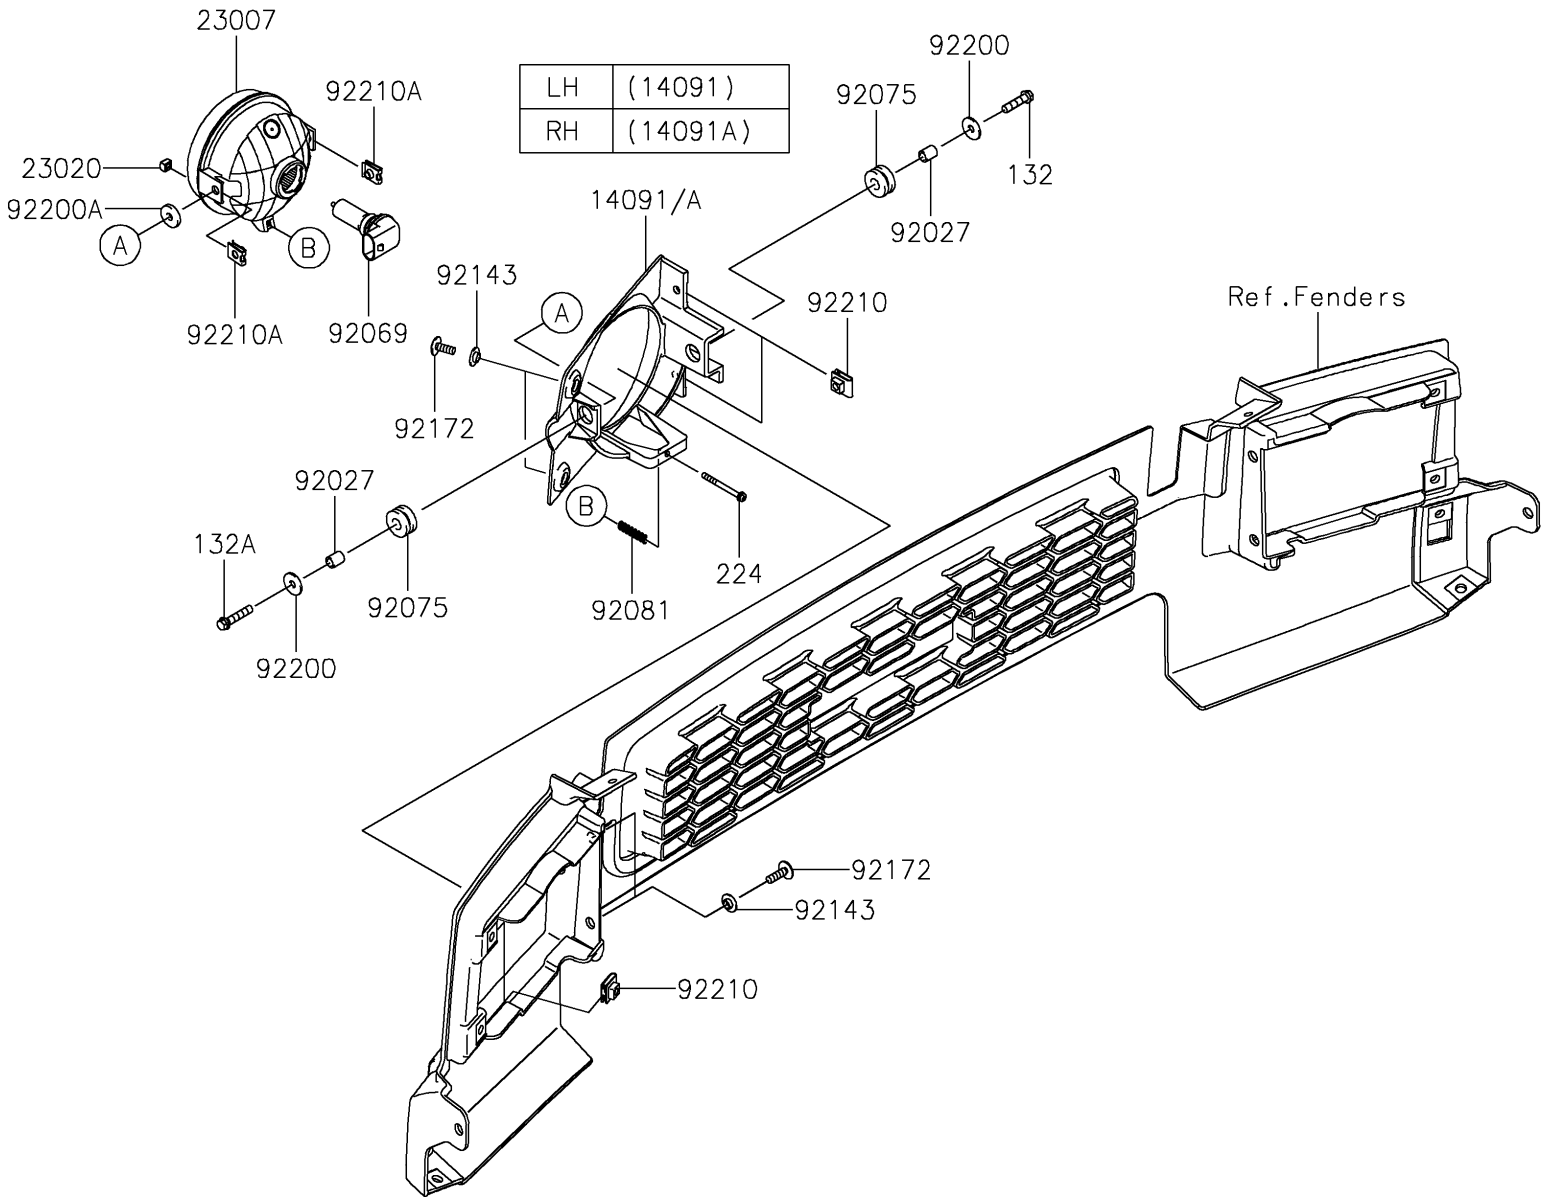

# 2025 MULE™ 4010 4x4 PARTS DIAGRAM

Headlight(s)

F2710

## 2025 MULE™ 4010 4x4 PARTS LIST

### Headlight(s)

ITEM NAME	PART NUMBER	QUANTITY
COVER,HEAD LAMP,LH (Ref # 14091)	14091-0827	1
COVER,HEAD LAMP,RH (Ref # 14091A)	14091-0828	1
LENS-COMP,HEAD LAMP (Ref # 23007)	23007-0220	2
NUT,4MM,FOCUS ADJUST (Ref # 23020)	23020-018	2
COLLAR,6.8X10X12 (Ref # 92027)	92027-162	4
BULB,12V 35/35W (Ref # 92069)	92069-0102	2
DAMPER,10X24X12 (Ref # 92075)	92075-1690	4
SPRING,FOCUS ADJUST (Ref # 92081)	92081-1896	2
COLLAR (Ref # 92143)	92143-1087	8
SCREW,TAPPING,6X20 (Ref # 92172)	92172-0488	8
WASHER,6.5X20X1.6 (Ref # 92200)	92200-0283	4
WASHER,6.5X20X3.2 (Ref # 92200A)	92200-0359	2
NUT,LEAF SPRING,6MM (Ref # 92210)	92210-0624	8
NUT (Ref # 92210A)	92210-1125	4
BOLT-FLANGED-SMALL,6X25 (Ref # 132)	132BA0625	2
BOLT-FLANGED-SMALL,6X30 (Ref # 132A)	132BA0630	2
SCREW-PAN-WP-CROS,4X45 (Ref # 224)	224AA0445	2