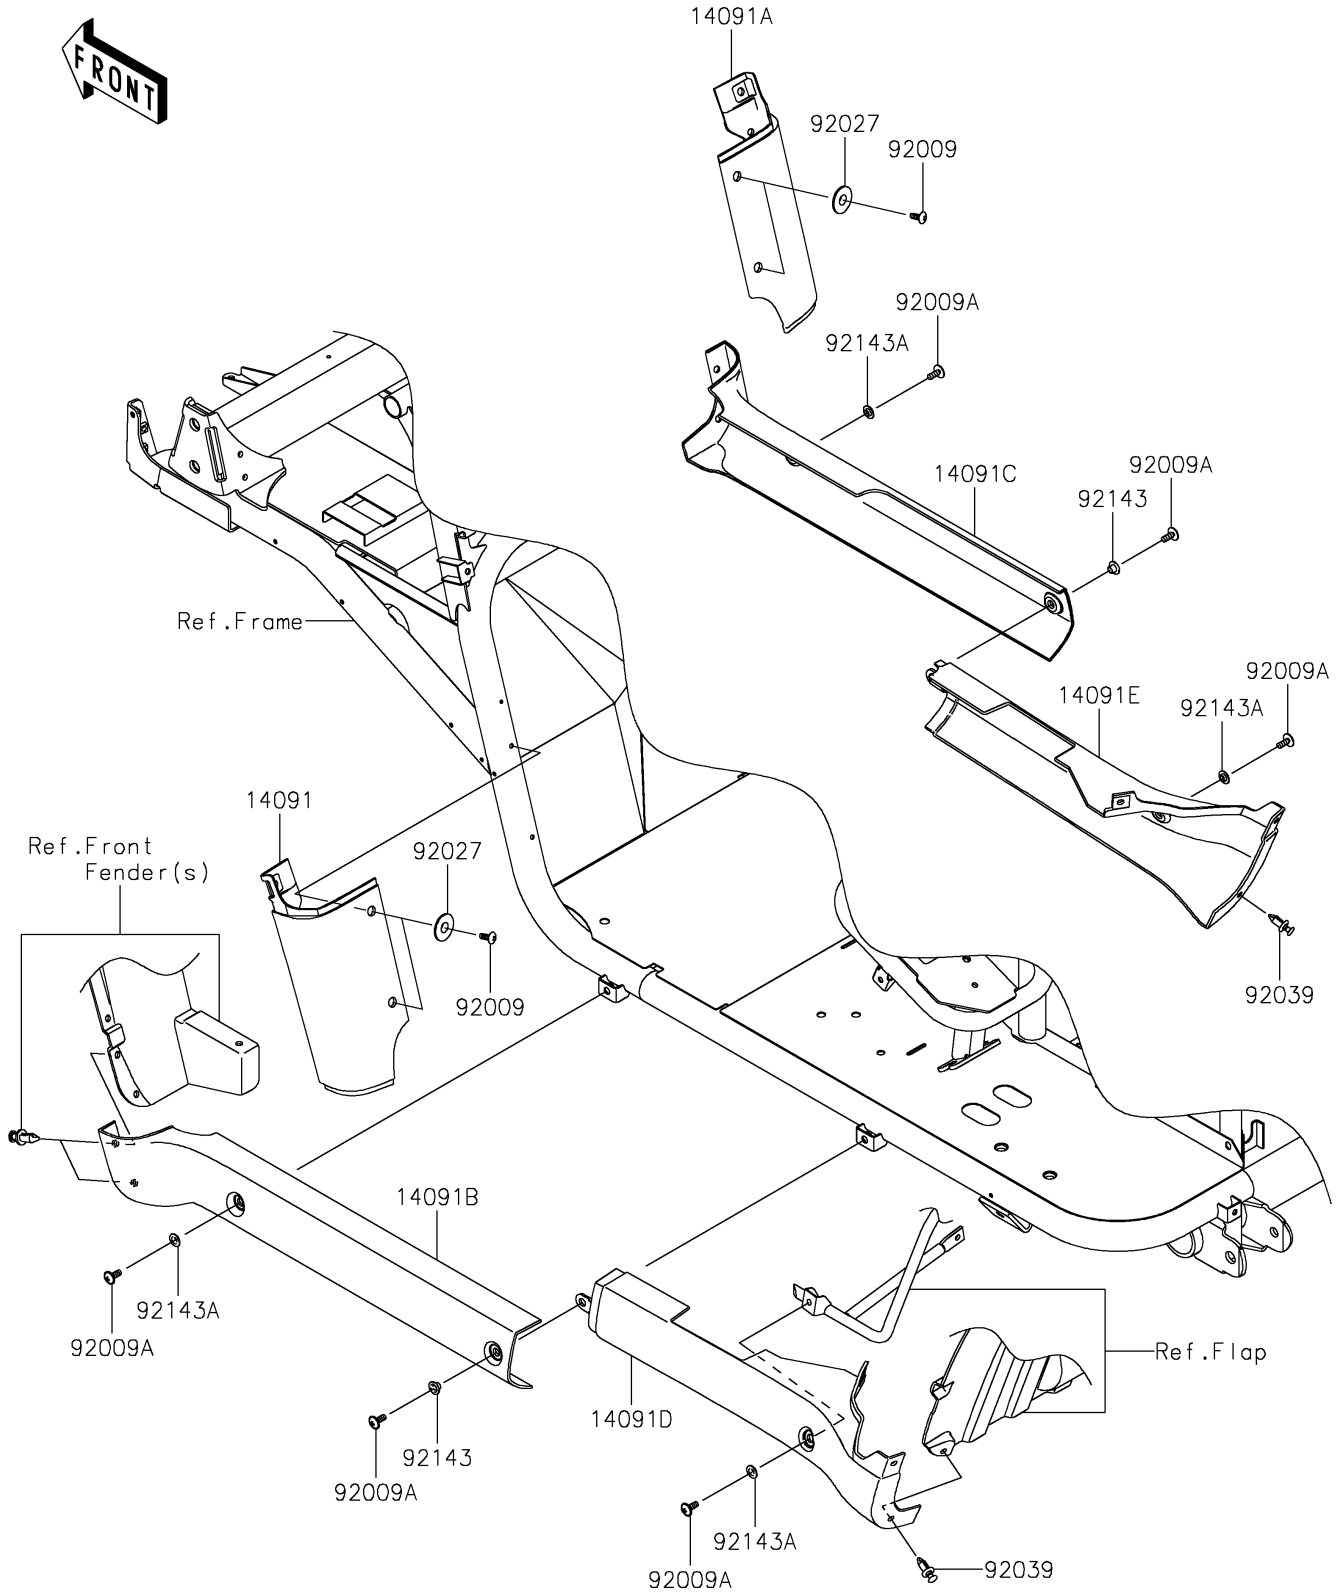

2024 MULE™ 4010 4x4 PARTS DIAGRAM

Side Covers/Chain Cover

F2610

2024 MULE™ 4010 4x4 PARTS LIST

Side Covers/Chain Cover

ITEM NAME	PART NUMBER	QUANTITY
COVER,FR FENDER,LWR,LH,F.BLACK (Ref # 14091)	14091-0821-6Z	1
COVER,FR FENDER,LWR,RH,F.BLACK (Ref # 14091A)	14091-0822-6Z	1
COVER,SIDE STEP,FR,LH,F.BLACK (Ref # 14091B)	14091-0823-6Z	1
COVER,SIDE STEP,FR,RH,F.BLACK (Ref # 14091C)	14091-0824-6Z	1
COVER,SIDE STEP,RR,LH,F.BLACK (Ref # 14091D)	14091-0900-6Z	1
COVER,SIDE STEP,RR,RH,F.BLACK (Ref # 14091E)	14091-0901-6Z	1
SCREW,TAPPING,6X16 (Ref # 92009)	92009-1166	4
SCREW,6X16 (Ref # 92009A)	92009-1621	6
COLLAR,L=4.7 (Ref # 92027)	92027-1964	4
RIVET (Ref # 92039)	92039-0776	2
COLLAR (Ref # 92143)	92143-1057	2
COLLAR (Ref # 92143A)	92143-1087	4